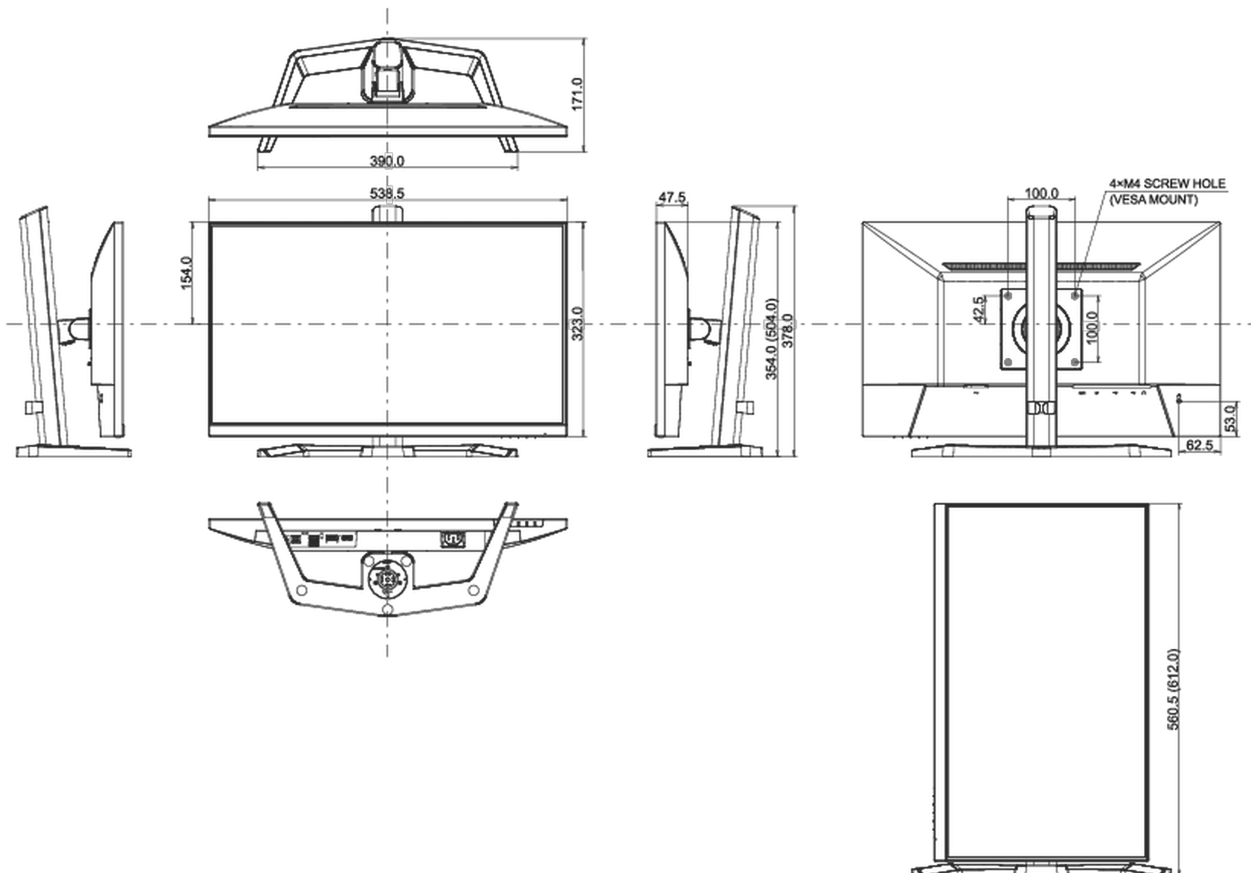

Other

quick start guide, safety guide

06 POWER MANAGEMENT

Power supply unit

internal

Power supply

AC 50 - 60V, 100/240Hz

Power usage

18W typical, 0.5W stand by, 0.3W off mode

07 SUSTAINABILITY

Regulations

CE, TÜV-Bauart, EAC, VCCI-B, PSE, RoHS support, ErP, WEEE, REACH, UKCA

Energy efficiency class (Regulation (EU) 2017/1369)

E

REACH SVHC

above 0.1%: Lead

08 DIMENSIONS / WEIGHT

Product dimensions W x H x D

538.5 x 397 x 192.5mm

Box dimensions W x H x D

615 x 126 x 405mm

Weight (without box)

3kg

Weight (with box)

4.4kg

EAN code

4948570124701

All trademarks and registered trademarks acknowledged. E & O E. Specification subject to change without notice. All LCD's comply with ISO-9241-307:2008 in connection with pixel defects.