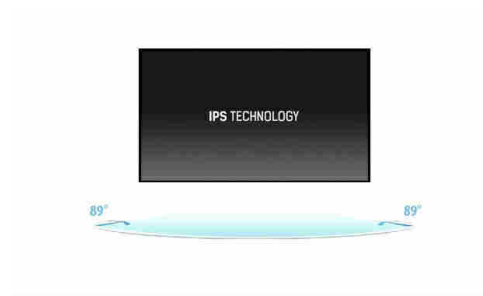

24" IPS technology panel with height adjustable stand and 100Hz refresh rate

Stylish edge-to-edge design makes the ProLite XUB2497HSU perfect for multi-monitor set-ups. The IPS panel technology offers accurate and consistent colour reproduction with wide viewing angles. The 100Hz refresh rate together with AdaptiveSync function provides an instant, tangible improvement in image smoothness. High contrast and brightness values mean the monitor will provide excellent performance for photographic and web design. Equipped with speakers, USB 2.0 hub, headphone socket, HDMI and DisplayPort connections, a blue light reducer function to reduce eye fatigue and an ergonomic 150mm height adjustable stand for optimal user comfort, make this 24" monitor a great choice for both multi-monitor configuration and office applications.

Available also equipped with USB-C dock: [XUB2497HSN-B2](#)

Available also in white : [ProLite XUB2497HSU-W2](#)

100Hz

A 100Hz refresh rate translates into increased smoothness of the image. This means that flickering is reduced and therefore eye fatigue is also less noticeable. The increased frequency also means smoother transitions between contrasting colours, smoother motion scenes in both movies and gaming, and even reduced mouse cursor flickering.

Design	3-side borderless
Diagonal	23.8", 60.5cm
Panel	IPS Panel Technology LED, matte finish
Native resolution	1920 x 1080 @100Hz (2.1 megapixel Full HD)
Aspect ratio	16:9
Panel brightness	300 cd/m ²
Static contrast	1300:1
Advanced contrast	80M:1
Response time (MPRT)	1ms
Viewing zone	horizontal/vertical: 178°/ 178°, right/left: 89°/89°, up/down: 89°/89°
Colour support	16.7mIn (sRGB: 99%; NTSC: 72%)
Horizontal Sync	30 - 110kHz
Viewable area W x H	527 x 296.5mm, 20.7 x 11.7"
Pixel pitch	0.275mm
Colour	matte, black