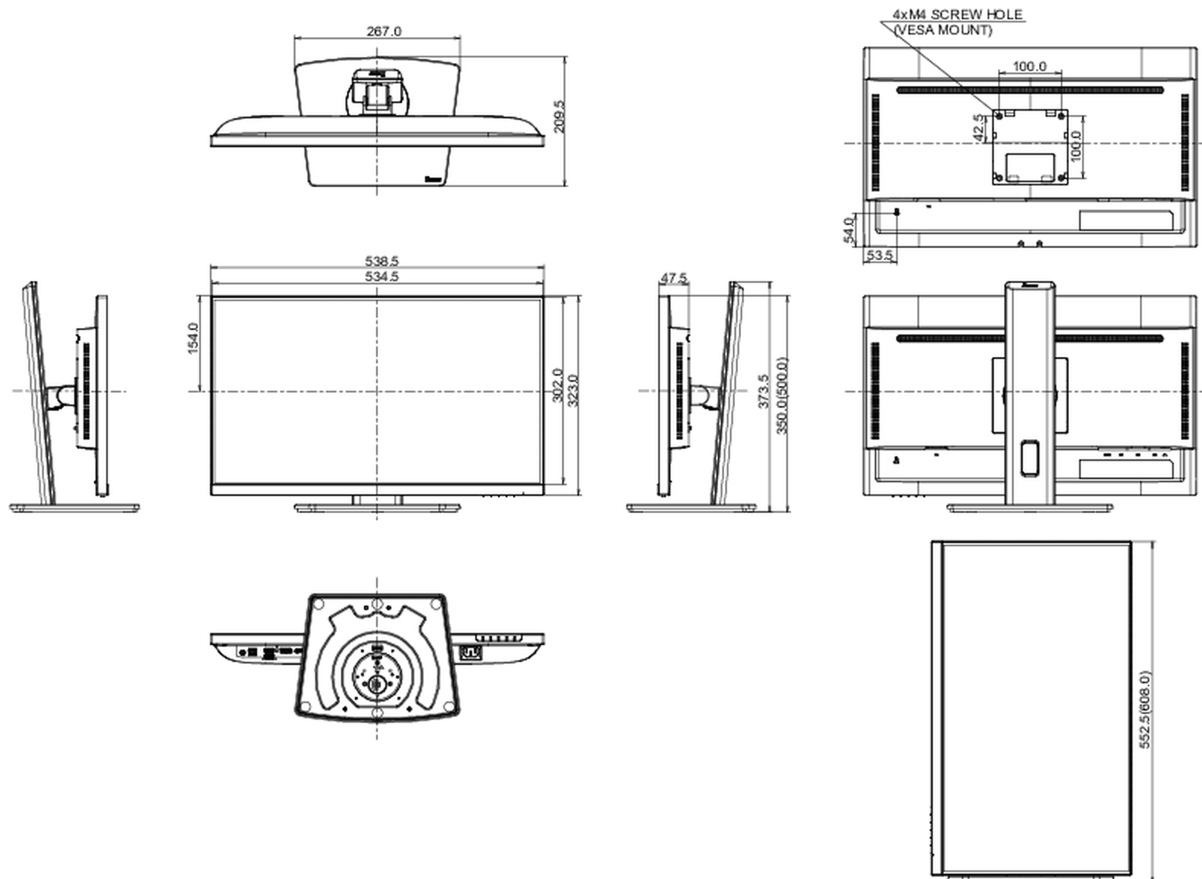

04 MECHANICAL

Display position adjustments	height, swivel, tilt, pivot (rotation both sides)
Height adjustment	150mm
Rotation (PIVOT function)	90°
Swivel stand	90°; 45 ° left; 45° right
Tilt angle	23° up; 5° down
VESA mounting	100 x 100mm
Cable management system	yes

REACH SVHC above 0.1%: Lead

08 DIMENSIONS / WEIGHT

Product dimensions W x H x D 538.5 x 350 (500) x 209.5mm

Box dimensions W x H x D 685 x 405 x 126mm

Weight (without box) 4.9kg

Weight (with box) 6.9kg

EAN code 4948570125050