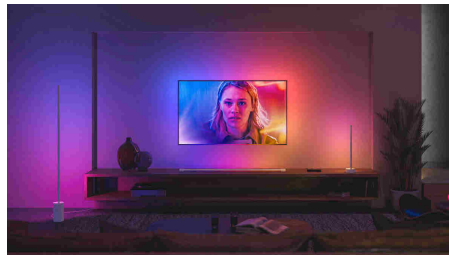

Play with smart colour lights

There's no limit with Philips Hue: with over 16 million colours, you can transform your home into the perfect party venue, bring a bedtime story to life and much more. Use preset, coloured light scenes to evoke the feeling of summer any time you'd like, or use your own photo to relive a special memory.

Control lights away from home

The Philips Hue app gives you complete control over your lights, even if you're not at home. Switch your lights on and on remotely using just the app to ensure your home is always lit the way you want it.

Sync films, TV programmes, music, and games to smart lights

Bring your entertainment to new heights by syncing the action on the screen or the beat of your music to your smart lights.* Choose the way you'd like to sync your lights to your film, music (including with our Spotify integration!), TV programme or game and watch as the colour-capable lights in your Entertainment area react. *Hue Bridge required