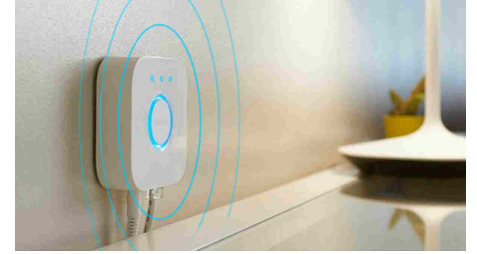

The Hue Bridge

The Hue Bridge is an essential component to a personal Philips Hue smart lighting system. It is the brains of the operation, communicating with both your smart light lamps and the Hue app to ensure that everything works together. It also enables smart home automation features like scheduling routines and timers.

Specifications

Lamp dimensions

- Dimensions (WxHxD): 60x110

Environmental

- Operational humidity: 5% <H<95% (non-condensing)
- Operational temperature: -10 °C – 45 °C

Extra feature/accessory incl.

- Dimmable with the Hue app and switches: Yes

Guarantee

- 2 years: Yes