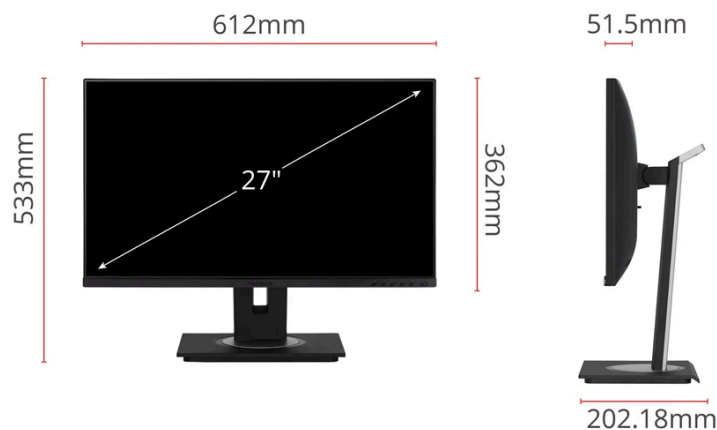

## Key Features

- SuperClear® IPS panel
- Advanced ergonomics with a 40° tilt, 130mm height adjustment, ±60°swivel, and ±90°pivot
- Flexible connectivity with DisplayPort, HDMI, VGA, and USB 3.2
- 100Hz Refresh rate delivers fluid visuals

## Product Description

ViewSonic VG2748a-2 is a 27" Full HD monitor with productivity-enhancing features including IPS technology and an advanced ergonomic design for the modern-day office. Utilizing SuperClear® IPS panel technology and 1080P resolution, VG2748a-2 delivers a crisp, clear image from any viewing angle. An advanced ergonomic design offers the widest range of customizable adjustments currently available to provide maximum comfort, including pivot, swivel, height adjustment, and an impressive 40° tilt, which enables you to use the monitor while standing and to have strategic group discussions around the screen. VG2748a-2 uses environmentally friendly packaging and offers a quick and easy out-of-the-box set-up via the quick release stand. Versatile connectivity options include HDMI, DisplayPort, VGA, and USB 3.2 inputs.

**DIMENSIONS (METRIC) (WXHxD)**

Packaging (mm):	692 x 430 x 218
Physical (mm):	612 x 401.19~533.24 x 202
Physical Without Stand (mm):	612 x 362 x 52

**GENERAL**

Regulations:	cTUVus, FCC-B, ICES003, Energy Star, EPEAT, CEC, NOM, Mexico Energy, CE, CE EMC, CB, RoHS, ErP, REACH, WEEE, TCO 9.0, EAC, UkrSEPRO, CCC, China RoHS, China Energy Label
PACKAGE CONTENTS:	VG2748A-2 x1, 3-pin Plug (IEC C13 / CEE22) x1, DisplayPort Cable (v1.2; Male-Male) x1, USB A/B Cable (v3.2; Male-Male) x1, Quick Start Guide x1
Recycle/Disposal:	Please dispose of in accordance with local, state or federal laws.
Warranty:	*Warranty offered may differ from market to market
Power Management:	Energy Star standards, EPEAT