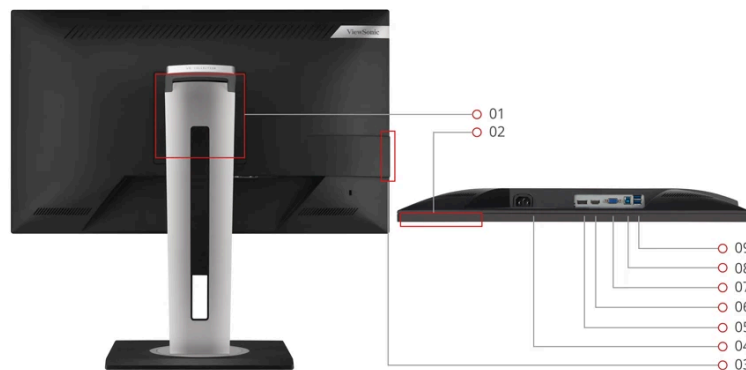

## Key Features

- SuperClear® IPS panel
- Advanced ergonomics with a 40° tilt, 130mm height adjustment, ±60°swivel, and ±90°pivot
- Flexible connectivity with DisplayPort, HDMI, VGA, and USB 3.2
- 100Hz Refresh rate delivers fluid visuals

## Product Description

ViewSonic VG2748a-2 is a 27" Full HD monitor with productivity-enhancing features including IPS technology and an advanced ergonomic design for the modern-day office. Utilizing SuperClear® IPS panel technology and 1080P resolution, VG2748a-2 delivers a crisp, clear image from any viewing angle. An advanced ergonomic design offers the widest range of customizable adjustments currently available to provide maximum comfort, including pivot, swivel, height adjustment, and an impressive 40° tilt, which enables you to use the monitor while standing and to have strategic group discussions around the screen. VG2748a-2 uses environmentally friendly packaging and offers a quick and easy out-of-the-box set-up via the quick release stand. Versatile connectivity options include HDMI, DisplayPort, VGA, and USB 3.2 inputs.

- |  |                        |
|--|------------------------|
| 1. VESA Compatible(Wall Mount 100 x 100mm) | 7. VGA                 |
| 2. Menu Control Panel                      | 8. USB 3.2 up stream   |
| 3. USB 3.2 down stream x2                  | 9. USB 3.2 down stream |
| 4. AC In                                   |                        |
| 5. DisplayPort                             |                        |
| 6. HDMI                                    |                        |

**VIDEO INPUT**

Digital Sync:	TMDS - HDMI (v1.4), PCI-E - DisplayPort (v1.2)
Analog Sync:	Separate/Composite/SOG - RGB Analog

**ERGONOMICS**

Height Adjust (mm):	130
Swivel:	120°
Tilt (Forward/Back):	-5° / 40°
Pivot (Right/Left):	90° / 90°