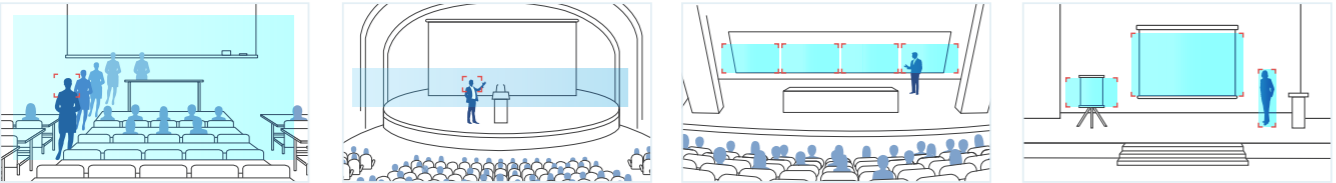

Professional PTZ Cameras

Broadcast, stream, and record—all with one camera! Equipped with optical zooms and advanced AI tracking technology, Professional PTZ Cameras capture every detail of classrooms, auditoriums, stages, meeting rooms, and houses of worship.