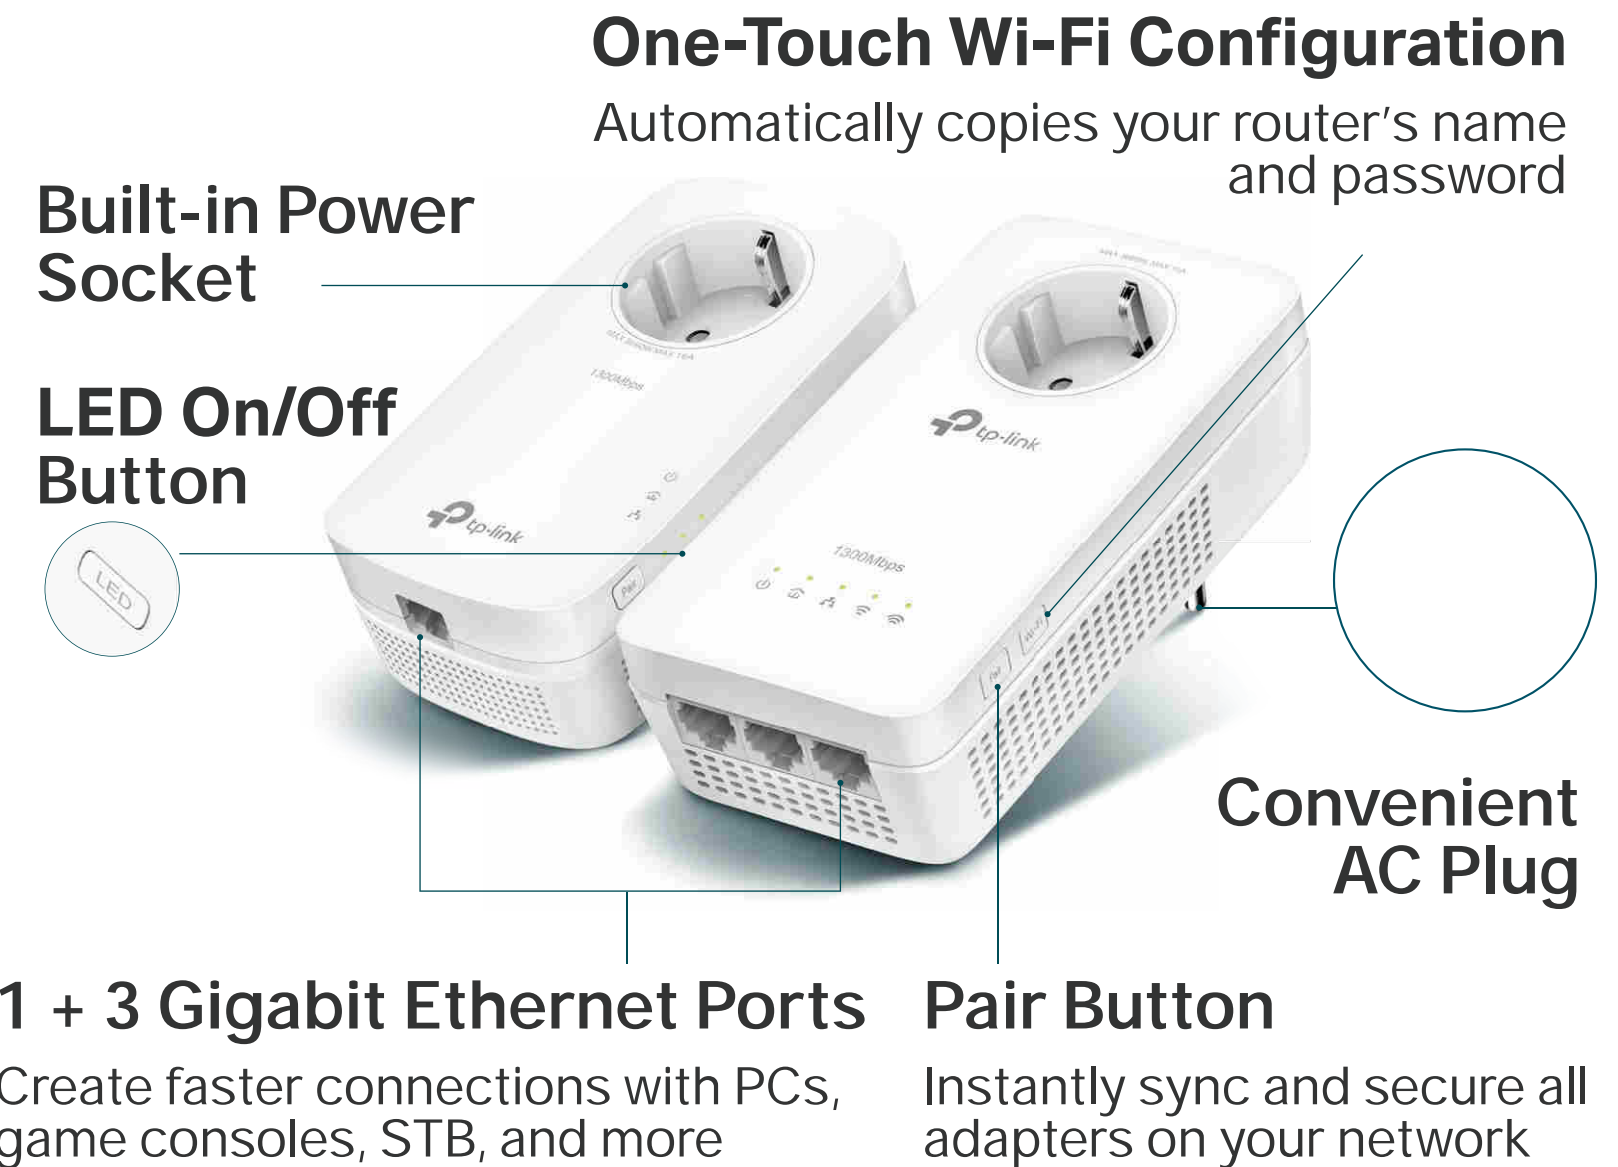

Specifications

Hardware

- Transmission Speeds:
  Powerline: up to 1300 Mbps
  Ethernet: 10/100/1000 Mbps
- Standards and Protocols:
  HomePlug AV2, IEEE 1901, IEEE 802.3, IEEE 802.3u, IEEE 802.3ab, IEEE 802.11b/g/n (2.4GHz), IEEE 802.11a/n/ac (5GHz)
- Interface: 3 Gigabit Ethernet Ports
- Plug Type: EU
- Button: Pair, LED On/Off, Wi-Fi, Reset
- LED Indicator: Power, Powerline, Ethernet, Wi-Fi (2.4GHz), Wi-Fi (5GHz)
- Dimensions (W x D x H):
  TL-WPA8631P: 3.0 x 1.7 x 6.0 in. (75 x 42 x 152 mm)
  TL-PA8010P: 2.8 x 1.7 x 5.2 in. (72 x 42 x 131 mm)
- IGMP: IGMP v1/v2/v3
- Power Consumption:
  TL-WPA8631P: Maximum: 13W, Typical: 11W
  TL-PA8010P: Maximum: 4.9W, Typical: 4.6W
- Range: Up to 300 meters/1000 feet over existing electrical wiring[†]
- Compatibility: Compatible with all HomePlug AV & HomePlug AV2 standard powerline adapters[§]