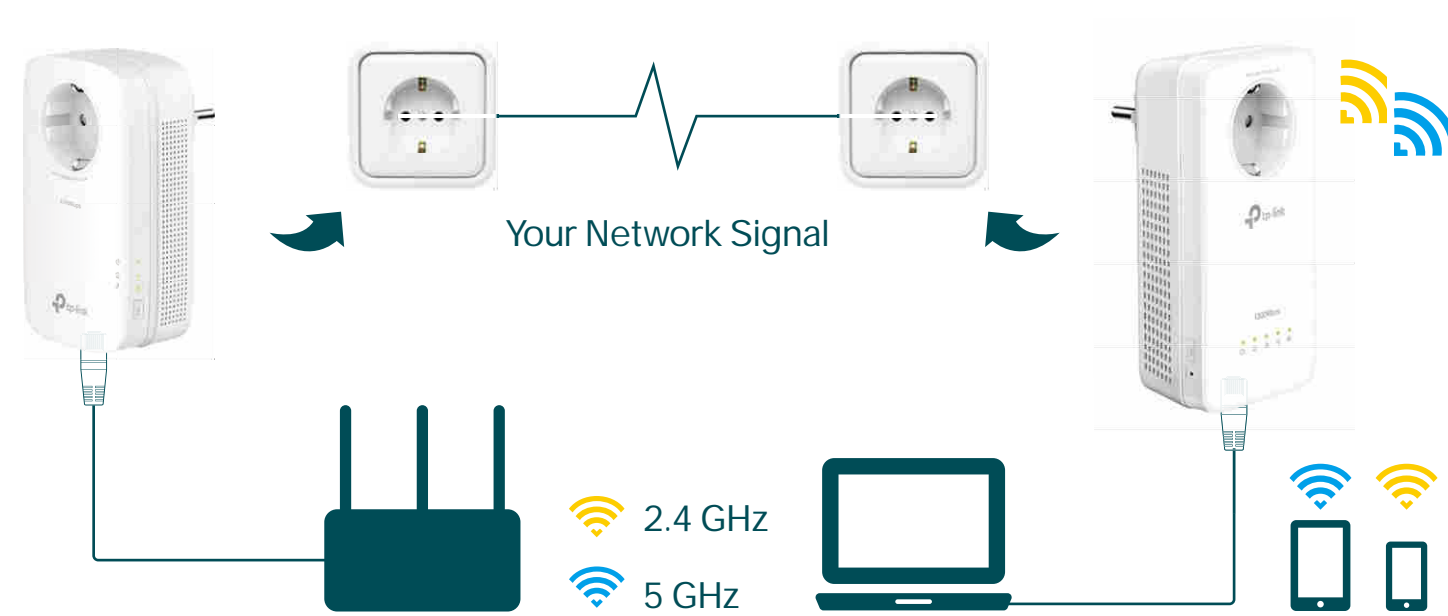

AV1300 Gigabit Passthrough Powerline ac Wi-Fi Kit

Extend AC1200 Wi-Fi and Gigabit
Network to Every Room

TL-WPA8631P KIT

Highlights

Easily Extend Ultra-Fast, Stable Wi-Fi to Every Room

Stably and efficiently transmit network signals anywhere with a power outlet via your home's existing wiring.

📶 2.4 GHz 300 Mbps

📶 5 GHz 867 Mbps

Highlights

Three Gigabit Ethernet Ports

Provide warp speed wired connections for 4K video streaming, lag-free gaming, and more.

1,300 Mbps Powerline with 2x2 MIMO†

Establish multiple simultaneous connections to improve data transfer rates, stability, and coverage.

Highlights

Plug and Play

Powerline adapters and extenders must be deployed in a set of two or more and be connected to the same electrical circuit.

One-Touch Wi-Fi Configuration

Copy wireless settings from a router to the extender using the same SSID and password with just a tap.

Features

Speed

- HomePlug AV2 – Provides up to 1300Mbps high speed data transmission over a home's existing electrical wiring
- Wireless AC Standard – Dual-band Wi-Fi speeds of 300Mbps on the 2.4GHz band and 867Mbps on the 5GHz band
- Multiple Gigabit Ports – Three gigabit Ethernet ports for game consoles, smart TVs, or media receivers