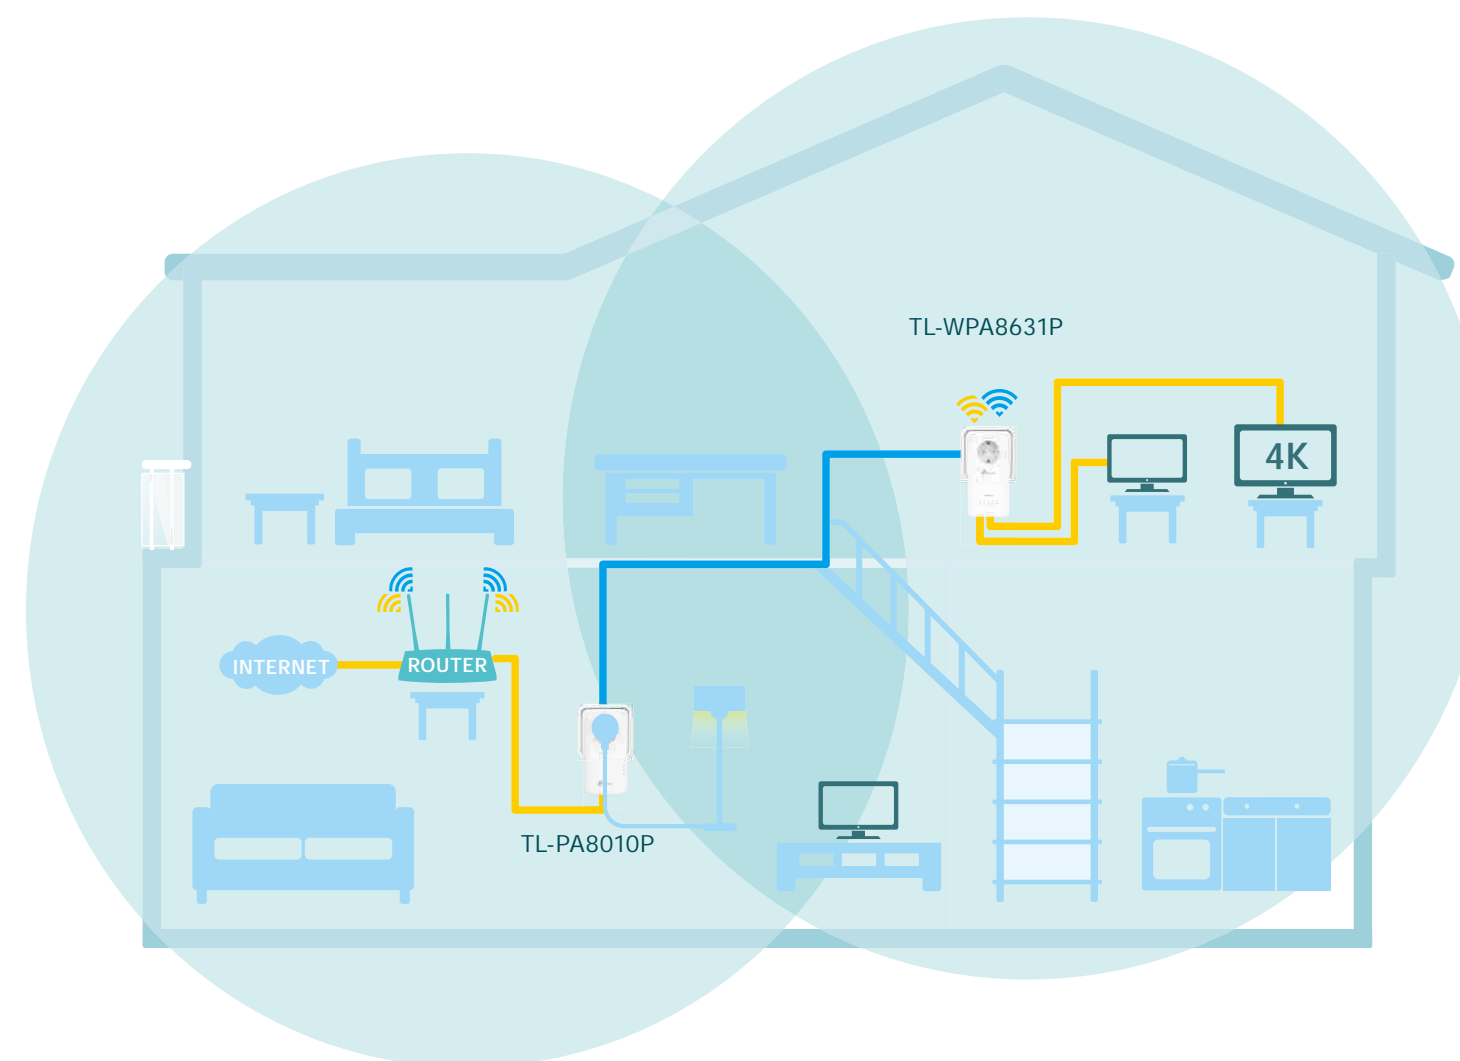

AV1300 Gigabit Passthrough Powerline ac Wi-Fi Kit

Extend AC1200 Wi-Fi and Gigabit
Network to Every Room

TL-WPA8631P KIT

Highlights

Easily Extend Ultra-Fast, Stable Wi-Fi to Every Room

Stably and efficiently transmit network signals anywhere with a power outlet via your home's existing wiring.

Learn more about OneMesh™ technology and check the full list* of OneMesh™ devices at:

<https://www.tp-link.com/onemesh/tl-wpa8631p-kit>

*More compatible devices are coming soon.

— Electrical Wiring

— Ethernet Cable

📶 2.4 GHz 300 Mbps

📶 5 GHz 867 Mbps

Highlights

Three Gigabit Ethernet Ports

Provide warp speed wired connections for 4K video streaming, lag-free gaming, and more.

1,300 Mbps Powerline with 2x2 MIMO†

Establish multiple simultaneous connections to improve data transfer rates, stability, and coverage.

Highlights

Plug and Play

Powerline adapters and extenders must be deployed in a set of two or more and be connected to the same electrical circuit.

One-Touch Wi-Fi Configuration

Copy wireless settings from a router to the extender using the same SSID and password with just a tap.