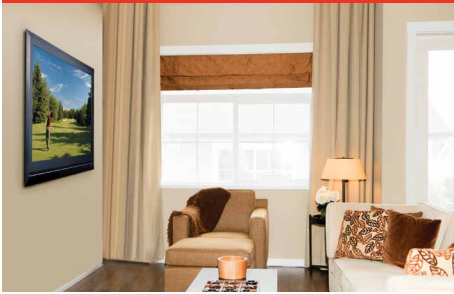

SUF650P

Mounting Pattern
742 x 449mm
(29.23" x 17.67")

Max Load
150lb
(68kg)

DesignerSeries™ Universal Ultra Slim Flat Wall Mount

FOR 37" TO 75" ULTRA-THIN DISPLAYS*

One of the world's slimmest mounts at only 0.33" (8mm) thin, this near-invisible mount is the beauty that supports the modern style of the latest ultra-thin displays. Its all-steel, clean-line, high-gloss modeling features universal compatibility with virtually any ultra-thin display innovation. This unmatched solution delivers space-saving, ultra-sleek looks and brings the display ultra-close to the wall.

- Universal mount fits displays with mounting patterns up to 742 x 449mm (29.23" W x 17.67" H) and accommodates up to 600 x 400mm VESA® patterns
- Ultra slim design holds display only 0.33" (8mm) from the wall
- Easy three-step installation:
 1. Mount the wall plate
 2. Attach display adaptors to display
 3. Hang display
- Lateral shift adjustment up to 8" (203mm) for centering display on wall