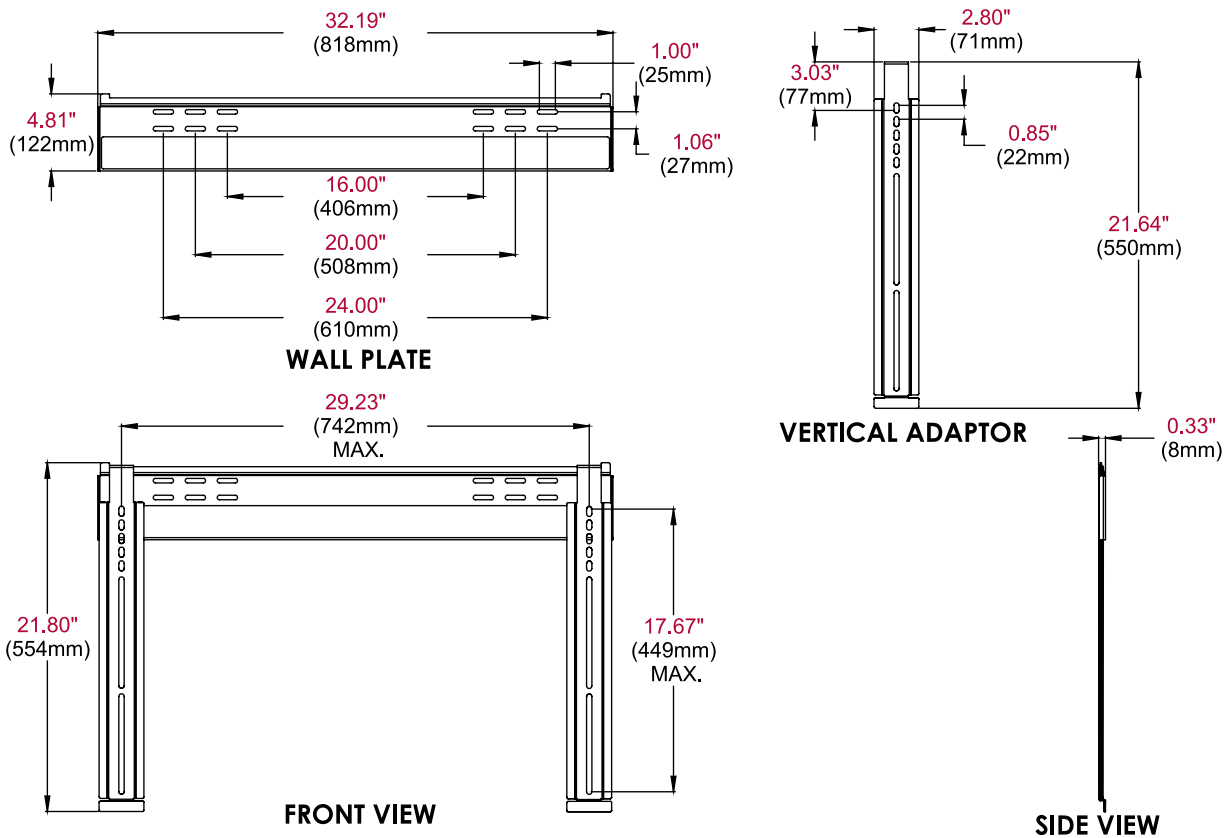

SUF650P DesignerSeries™ Universal Ultra Slim Flat Wall Mount for 37" to 75" Ultra-Thin Displays

Product Specifications

	DIMENSIONS (W x H x D)	PRODUCT WEIGHT	LOAD CAPACITY	FINISH	AVAILABLE COLORS
SUF650P	32.19" x 21.80" x 0.33" (818 x 554 x 8mm)	6.9lb (3.1kg)	150lb (68kg)	Scratch Resistant Fused Epoxy	Gloss Black

Package Specifications

	PACKAGE SIZE (W x H x D)	PACKAGE SHIP WEIGHT	PACKAGE UPC CODE	PACKAGE CONTENTS	UNITS IN PACKAGE
SUF650P	37.06" x 2.375" x 6.313" (941 x 60 x 160mm)	7.6lb (3.44kg)	735029258360	Wall Plate, Universal Display Adaptors, Mounting and Display Attachment Hardware	1

Accessories

- ACC415: 4-pack Metal Stud Fastener Kit
- ACC952: Above Display SUF Security Lock Accessory
- ESHV models: AV Wall Shelves
- IBA2(-W), IBA2AC(-W), IBA3(-W), IBA3AC(-W): Recessed Cable Management and Power Storage Accessory Box
- IBA4-W: Easy Mount Recessed Low Voltage Cable Plate
- IBA5-W: Recessed Low Voltage Media Plate with Duplex Surge Suppressor

All dimensions = inch (mm)

Architect Specifications

The DesignerSeries™ Universal Ultra Slim Flat Wall Mount shall be a Peerless-AV model SUF650P and shall be located where indicated on the plans. Assembly and installation shall be done according to instructions provided by the manufacturer.

Visit peerless-av.com to see the complete line of AV solutions from Peerless-AV, including outdoor displays, wireless, kiosks, digital audio, display mounts, projector mounts, carts/stands, and a full assortment of accessories.

Peerless-AV
2300 White Oak Circle
Aurora, IL 60502 USA

(800) 865-2112
(630) 375-5100
Fax: (800) 359-6500

Peerless-AV EMEA
Unit 3 Watford Interchange
Colonial Way, Watford
Herts, WD24 4WP
United Kingdom
+44 (0) 1923 200100
Fax: +44 (0) 1923 200101

Peerless-AV Latin America
Ave de las Industrias 413
Parque Industrial Escobedo
Escobedo, N.L.,
Mexico 66062
+52 (81) 8384-8300
Fax: +52 (81) 8384-8360