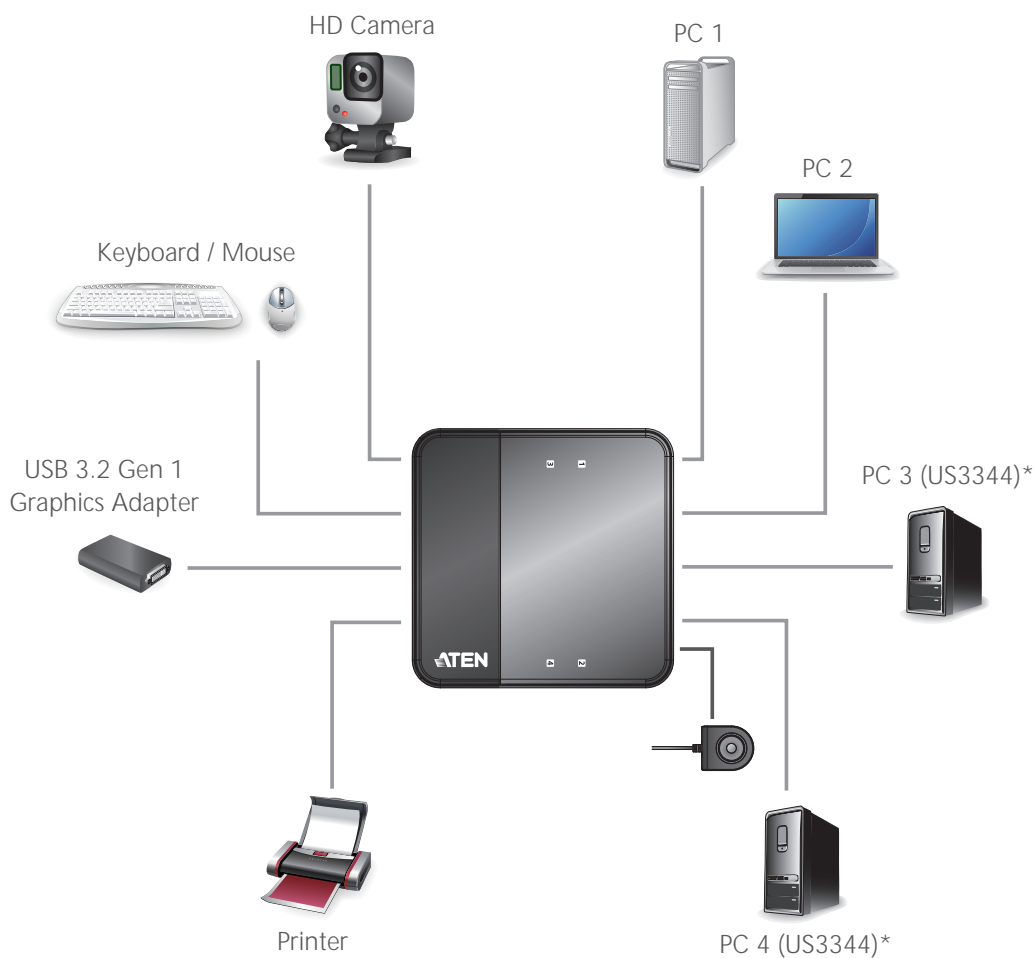

Features

- Enables 2/4 computers to share 4 USB 3.2 Gen1 devices
- Simple port selection via remote port selector for convenient switch placement
- USB 3.2 Gen1 compliant, supporting data transfer rates of up to 5Gbps
- LEDs indicates which computer is active
- Over-current protection
- Micro USB power jack for additional power supply
- Bus-powered – no external power supply needed
- Plug and Play – no drivers or external power adapter needed
- Multiplatform support – Windows, Linux and Mac

Diagram

*Note: The US434 / US3344 is pictured above. The US234 / US3324 only has 2 PC ports.