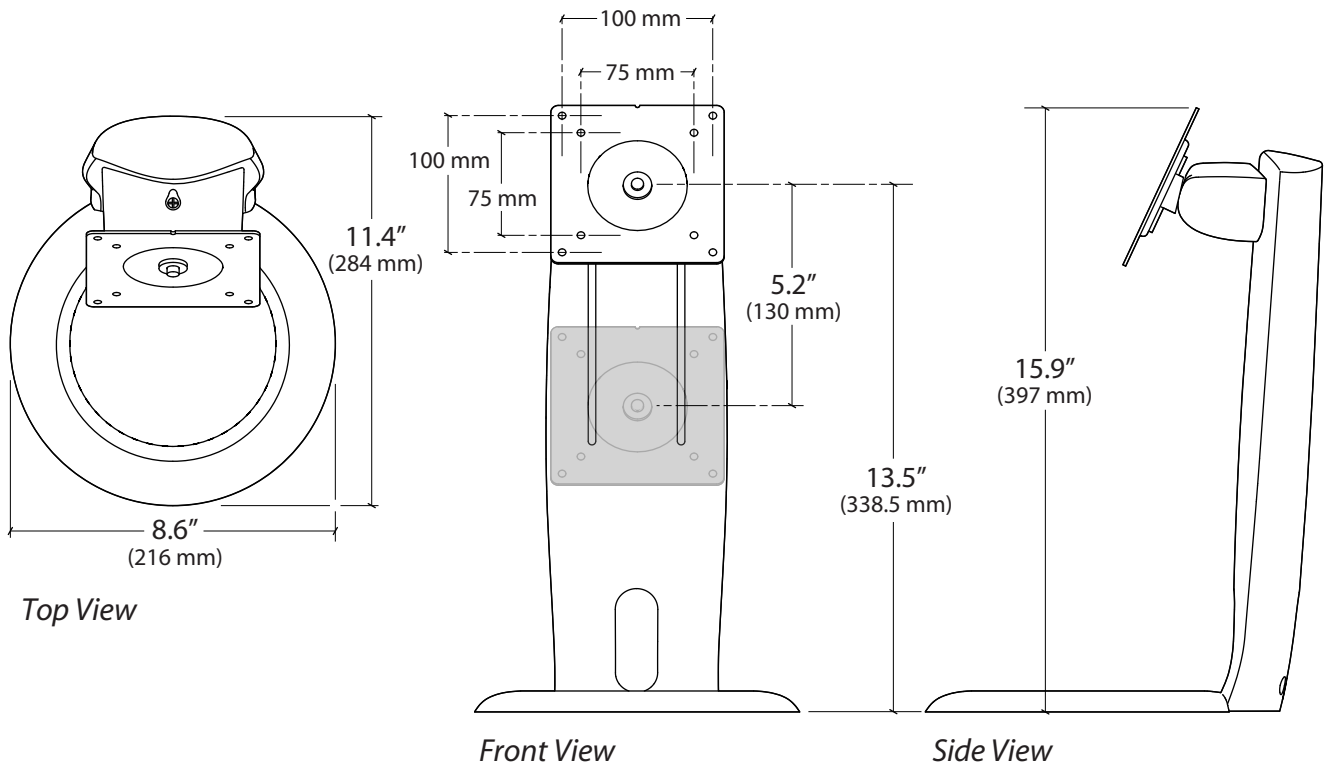

LCD Stand

Range of Motion