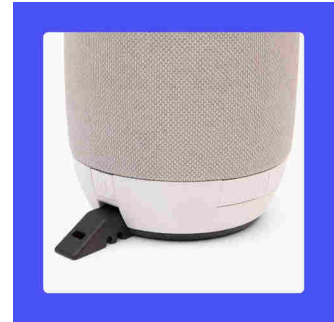

## Owl Labs Meeting Owl 3 Lock Adapter Black

**Brand :** Owl Labs

**Product code:** ACCMTW300-0000

**Product name :** Meeting Owl 3 Lock Adapter

- Keep your Meeting Owl 3 cables organised and prevent them from becoming unplugged
  - Sleek and discrete design easily attaches to the bottom of your Meeting Owl 3
  - Keep your Owl from flying away and deter theft by easily attaching your Meeting Owl 3 to any standard Kensington lock with this adapter
  - The cable organiser and lock adapter attaches seamlessly to the bottom of your Meeting Owl 3 to provide both cable management and extra security
- Meeting Owl (R) 3 Lock Adapter

### Owl Labs Meeting Owl 3 Lock Adapter Black:

Our K-Lock Adapter attaches to the bottom of the Meeting Owl 3 to keep your Owl secure and cables organized. Adds a standard Kensington T-bar lock slot to your Meeting Owl. Compatible with the Meeting Owl 3.

Owl Labs Meeting Owl 3 Lock Adapter. Product type: Lock adapter, Product colour: Black, Placement supported: Desk. Cable lock slot type: Kensington. Width: 65 mm, Depth: 82.6 mm, Height: 25.4 mm. Country of origin: China. Package width: 28.5 mm, Package depth: 117.5 mm, Package height: 95.2 mm

Features		Weight & dimensions	
Product type *	Lock adapter	Weight	50 g
Product colour *	Black	Logistics data	
Placement supported	Desk	Country of origin	China
Brand compatibility	Owl Labs	Packaging data	
Compatible products	Meeting Owl 3	Package width	28.5 mm
Housing material	Metal	Package depth	117.5 mm
Ports & interfaces		Package height	95.2 mm
Cable lock slot	✓	Package weight	90 g
Cable lock slot type	Kensington	Package type	Box
Weight & dimensions		Packaging content	
Width	65 mm	Quantity *	1
Depth	82.6 mm	Screws included	✓
Height	25.4 mm	Packaging content	Meeting Owl 3 Lock Adapter, screw and hex key