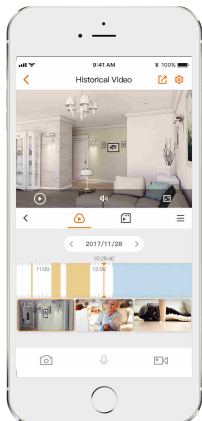

4K UHD Video

Picture-perfect detail and color

AI Smart Detection

Quickly find human/vehicle/pet targets in you home

Smart Color Night Vision

Support four-mode night vision for clear-as day clarity even in pitch dark

Supports Cloud Storage or Micro SD card (up to 256 GB)

Alarm Notification

Sends instant motion-activated alerts to your mobile phone

IP66

Weatherproof from dust and water

Stay close with what you care

With Cloud service, you will have access to what you care as long as Internet is available. You can record daily or motion videos on Cloud and play back anytime anywhere.

Specifications

Camera

1/2.8" 8 Megapixel Progressive CMOS
4K (3840 x 2160)
B/W Night Vision: 30m(98ft) Distance
Color Night Vision: 20m(66ft) Distance
2.8mm/3.6mm Fixed Lens
Field of View: 2.8mm; 107° (H), 56° (V), 127° (D)
3.6mm: 84° (H), 47° (V), 97° (D)

Video & Audio

Video Compression : H.265/H.264
Up to 4K@15fps Frame Rate
16x Digital Zoom
Built-in Mic & Speaker, 110dB Siren
Built-in 600 Lumens Spotlight

Network

1 x 100Mbps Ethernet Port
Wi-Fi: 2.4GHz&5GHz Dual-band Wi-Fi 6, Dual Antenna,
2.4GHz: IEEE802.11b/g/n/ax
5GHz: IEEE802.11a/n/ac/ax
Imou App: iOS, Android
ONVIF