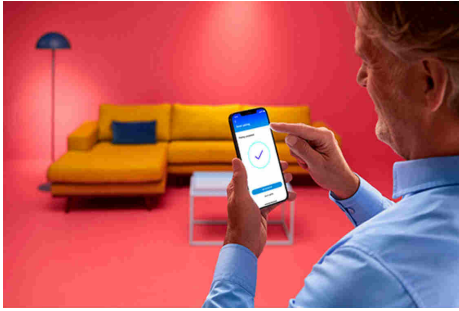

Wi-Fi BLE MOBILE PORTABLE LIGHT UK

Turn your personal space into all kinds of special by exploring endless combinations of soft light and colourful gradients. Bring Mobile LED light along, anywhere inside or even outside your home and make your cosy corner truly inviting.

PRODUCT HIGHLIGHTS

- Full colour
- Dual zone light effect
- Touch panel control

Smart lighting functionalities easy to set up

Enjoy the benefits of smart features instantly, just by connecting your WiZ light to your Wi-Fi network. Control lights easily when you're away from home and scheduling lights to go on and off automatically. No need to install additional hardware such as hub or gateway!

Exclusive SpaceSense™ light that turns on with movement

WiZ's SpaceSense technology turns your lights into motion sensors. With a minimum of two WiZ lights in a room, you can activate the SpaceSense feature in the WiZ app and get the lights to turn on and off automatically with motion detection. It's simple. It's SpaceSense. It's WiZ.

Set the right ambience with tunable warm to cool white light

Choose from a wide range of energising cool white to soft warm white light, or simply select from the preset modes such as Focus and Relax to create the best ambience for your activities.