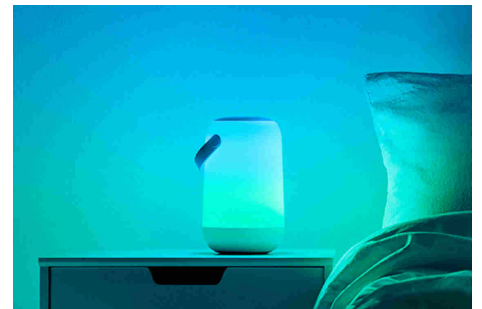

Exclusive SpaceSense™ light that turns on with movement

WiZ's SpaceSense technology turns your lights into motion sensors. With a minimum of two WiZ lights in a room, you can activate the SpaceSense feature in the WiZ app and get the lights to turn on and off automatically with motion detection. It's simple. It's SpaceSense. It's WiZ.

Set up lights to follow your own schedule

Automate your smart lights to follow your daily or weekly routines. Schedule your lights to turn on in the morning or before you arrive home, and to keep them off to save energy, when they are not necessary.

Millions of colours and changing light modes to make your day

Choose any light colour you like or simply apply a dynamic light mode that we've designed for you. Fireplace or Ocean, for example, will help you create an amazing atmosphere and lift your mood.

Set the right ambience with tunable warm to cool white light

Choose from a wide range of energising cool white to soft warm white light, or simply select from the preset modes such as Focus and Relax to create the best ambience for your activities.