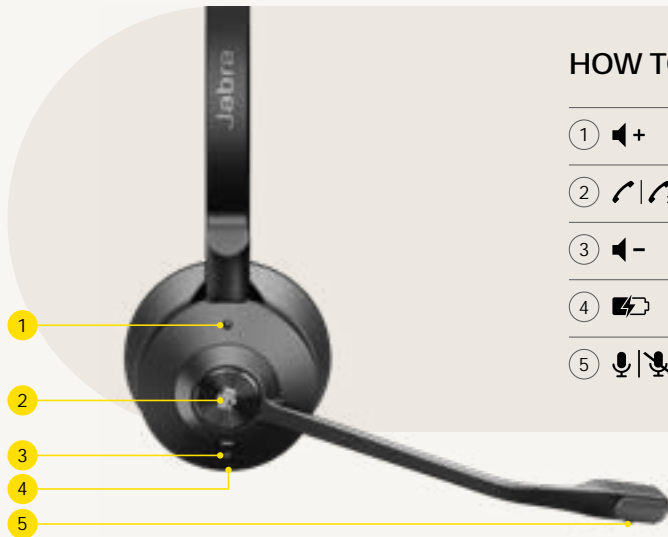

HOW TO USE

- ① Push x1
- ② Push x1
- ③ Push x1
- ④ Charging port
- ⑤ Push x1 during a call

For more details check jabra.com/help/engage55

	FEATURES	BENEFITS	
Connectivity	Computer	Jabra Link 400 DECT adapter with USB-A or USB-C variant. Extensive, secure range up to 150m/490ft from your computer	
	Single connectivity	Connect to your computer	
	Device pairing	Pair a single headset to your computer. Conference in up to an additional 3 headsets on calls	
Audio	Microphone	Dual Microphone – ECM Uni-Directional and Analog MEMS system (stereo/mono) ECM Uni-Directional Microphone (convertible)	
	Speakers	Professional grade for exceptional speech clarity	
	Sidetone	Yes	
	Stereo sound	Yes – stereo model only	
	Security	Secure DECT Level C	Uses FIPS 140-2 algorithms to exceed DECT Security Step C standards
Ease of use	Rechargeable battery	Up to 13 hours battery life for stereo/mono, up to 9 hours for convertible. Spare battery available as an accessory for stereo/mono	
	Busylight	Busylight acts as a do-not-disturb sign to prevent interruptions	
	Easy charging	Charging cable supplied	
	Optional charging stand	Easy charging and docking with the optional charging stand	
	Call management	Answer/reject calls; increase/decrease speaker volume; mute	
	Comfort & wellbeing	Ear cushions	Non-clamping, soft leatherette ear cushions keep ears cool and comfortable, for all-day wear
Lightweight		Stereo 83g/2.93oz, mono 57g/2.01oz, convertible 21g/0.63oz	
Hearing protection		SafeTone™ 2.0 (comprises PeakStop™, intelligent acoustic shock protection, speech level normalization, and IntelliTone™ 2.0)	
Software integration	Device management and firmware upgrades	Use Jabra Xpress and Jabra Direct to manage and configure	
Variants	UC and MS variants	Choose from UC or Microsoft Teams variants	
	Wearing styles	Stereo, mono, and convertible. Convertible comes with earhook, neckband and headband	
Certifications		Microsoft Teams certified. Meets the Premium Microphone for Open Office standard (stereo and mono variants)