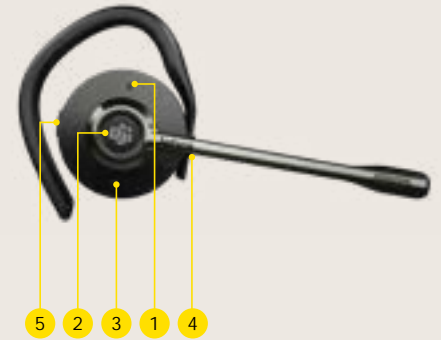

HOW TO USE

- ① Push x1
- ② Push x1
- ③ Push x1
- ④ Charging port
- ⑤ Push x1 during a call

For more details check jabra.com/help/engage55

	FEATURES	BENEFITS	
Connectivity	Computer	Jabra Link 400 DECT adapter with USB-A or USB-C variant. Extensive, secure range up to 150m/490ft from your computer	
	Single connectivity	Connect to your computer	
	Device pairing	Pair a single headset to your computer. Conference in up to an additional 3 headsets on calls	
Audio	Microphone	Dual Microphone – ECM Uni-Directional and Analog MEMS system (stereo/mono) ECM Uni-Directional Microphone (convertible)	
	Speakers	Professional grade for exceptional speech clarity	
	Sidetone	Yes	
	Stereo sound	Yes – stereo model only	
	Security	Secure DECT Level C	Uses FIPS 140-2 algorithms to exceed DECT Security Step C standards
Ease of use	Rechargeable battery	Up to 13 hours battery life for stereo/mono, up to 9 hours for convertible. Spare battery available as an accessory for stereo/mono	
	Busylight	Busylight acts as a do-not-disturb sign to prevent interruptions	
	Easy charging	Charging cable supplied	
	Optional charging stand	Easy charging and docking with the optional charging stand	
	Call management	Answer/reject calls; increase/decrease speaker volume; mute	
	Comfort & wellbeing	Ear cushions	Non-clamping, soft leatherette ear cushions keep ears cool and comfortable, for all-day wear
Lightweight		Stereo 83g/2.93oz, mono 57g/2.01oz, convertible 21g/0.63oz	
Hearing protection		SafeTone™ 2.0 (comprises PeakStop™, intelligent acoustic shock protection, speech level normalization, and IntelliTone™ 2.0)	
Software integration	Device management and firmware upgrades	Use Jabra Xpress and Jabra Direct to manage and configure	
Variants	UC and MS variants	Choose from UC or Microsoft Teams variants	
	Wearing styles	Stereo, mono, and convertible. Convertible comes with earhook, neckband and headband	
Certifications		Microsoft Teams certified. Meets the Premium Microphone for Open Office standard (stereo and mono variants)