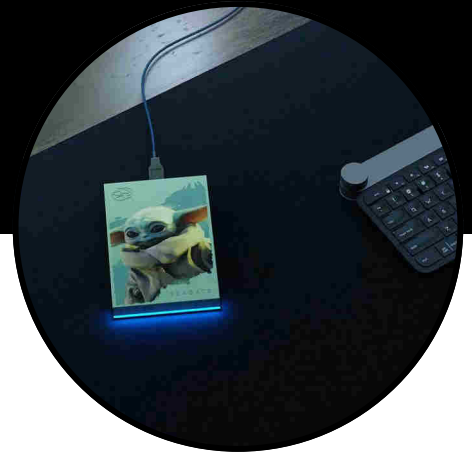

Data Sheet

Grogu™ Drive Special Edition FireCuda External Hard Drive

Collect the officially licensed Grogu™ Drive and look upon the galaxy with wonder. Themed from the world of *The Mandalorian™*, this Special Edition FireCuda External Hard Drive is designed with the joyful look of the Child. And blue LED lighting gives your collection a force-inspired glow, this small collectible drive contains a big capacity — perfect for all your games, media and files.

Key Features

This external hard drive is inspired by Grogu™ from *The Mandalorian*.

Pulling influence from *The Mandalorian*, this collectible hard drive features the joyful look of Grogu.

Comes out of the box equipped with force-inspired blue LED lighting.

Light up the atmosphere with built in, customisable LED RGB lighting.¹

Works with PC, Mac, PlayStation and Xbox.²

A bold design to complement a Star Wars-themed collection in your office, living room or gaming battlestation.