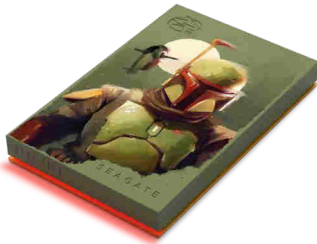

## Boba Fett™ Drive Special Edition FireCuda External Hard Drive

Obtain the ultimate collectible—the officially licensed Boba Fett™ Drive. The design of this Special Edition FireCuda External Hard Drive features the cool, steely demeanor of its namesake and red LED lighting gives the drive an added flash of color. Plus, you can build a bounty of games, files, and media thanks to a massive capacity.

### Key Features

---

This external hard drive is inspired by the world of *The Book of Boba Fett*.

---

This drive's design is outfitted with the cool demeanor of bounty hunter Boba Fett.

---

Red LED lighting gives the drive an added flash of color.