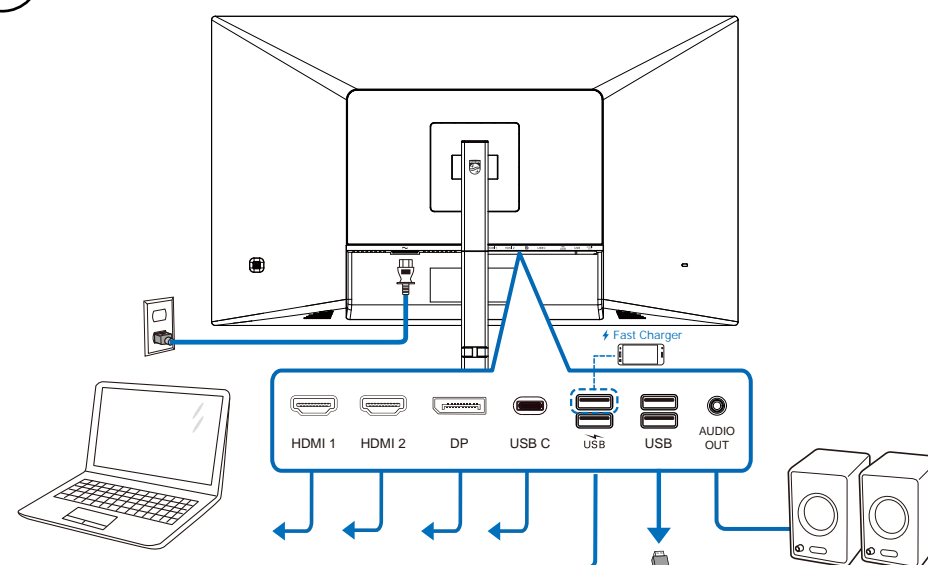

CAUTION: Place the monitor face down on a smooth surface. Pay attention not to scratch or damage the screen.

2