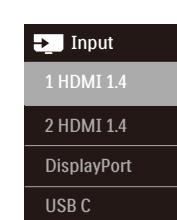

Input
1 HDMI 1.4
2 HDMI 1.4
DisplayPort
USB C