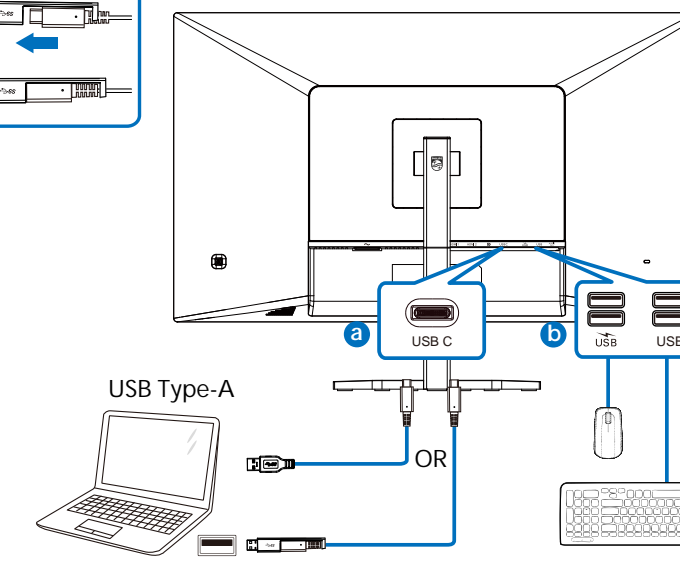

4

Register your product and get support at www.philips.com/support

Version: 32E1N3600Q1T
2022 © TOP Victory Investments Ltd. All rights reserved.

HDMI

www.philips.com

Energy Labelling
32E1N3600LA

Printed in China

PHILIPS

Monitor

3000 Series

32E1N3600LA

Quick start

Register your product and get support at www.philips.com/welcome

Contents

Quick start

Power

*HDMI

*DP

*USB C-C

*USB C-A

*USB C-C/A

*Different according to region
Display design may differ from that illustrated

1

CAUTION: Place the monitor face down on a smooth surface. Pay attention not to scratch or damage the screen.

2

USB C-C

USB Type-C

USB A-C

3

Input
1 HDMI 1.4
2 HDMI 1.4
DisplayPort
USB C

SmartImage™
FPS
Racing
RTS
Game1
Game2
LowBlue Mode
EasyRead
Off

Game Setting	Adaptive Sync	On
MPRT	MPRT Level	Off
MPRT Level	SmartResponse	0
SmartResponse	SmartFrame	Off
SmartFrame		
Input		
Picture		
Audio		
Color		

Game Setting	Adaptive Sync	On
MPRT	MPRT Level	Off
MPRT Level	SmartResponse	0
SmartResponse	SmartFrame	Off
SmartFrame		
Input		
Picture		
Audio		
Color		

Game Setting	Adaptive Sync	On
MPRT	MPRT Level	Off
MPRT Level	SmartResponse	0
SmartResponse	SmartFrame	Off
SmartFrame		
Input		
Picture		
Audio		
Color		

Game Setting	Adaptive Sync	On
MPRT	MPRT Level	Off
MPRT Level	SmartResponse	0
SmartResponse	SmartFrame	Off
SmartFrame		
Input		
Picture		
Audio		
Color