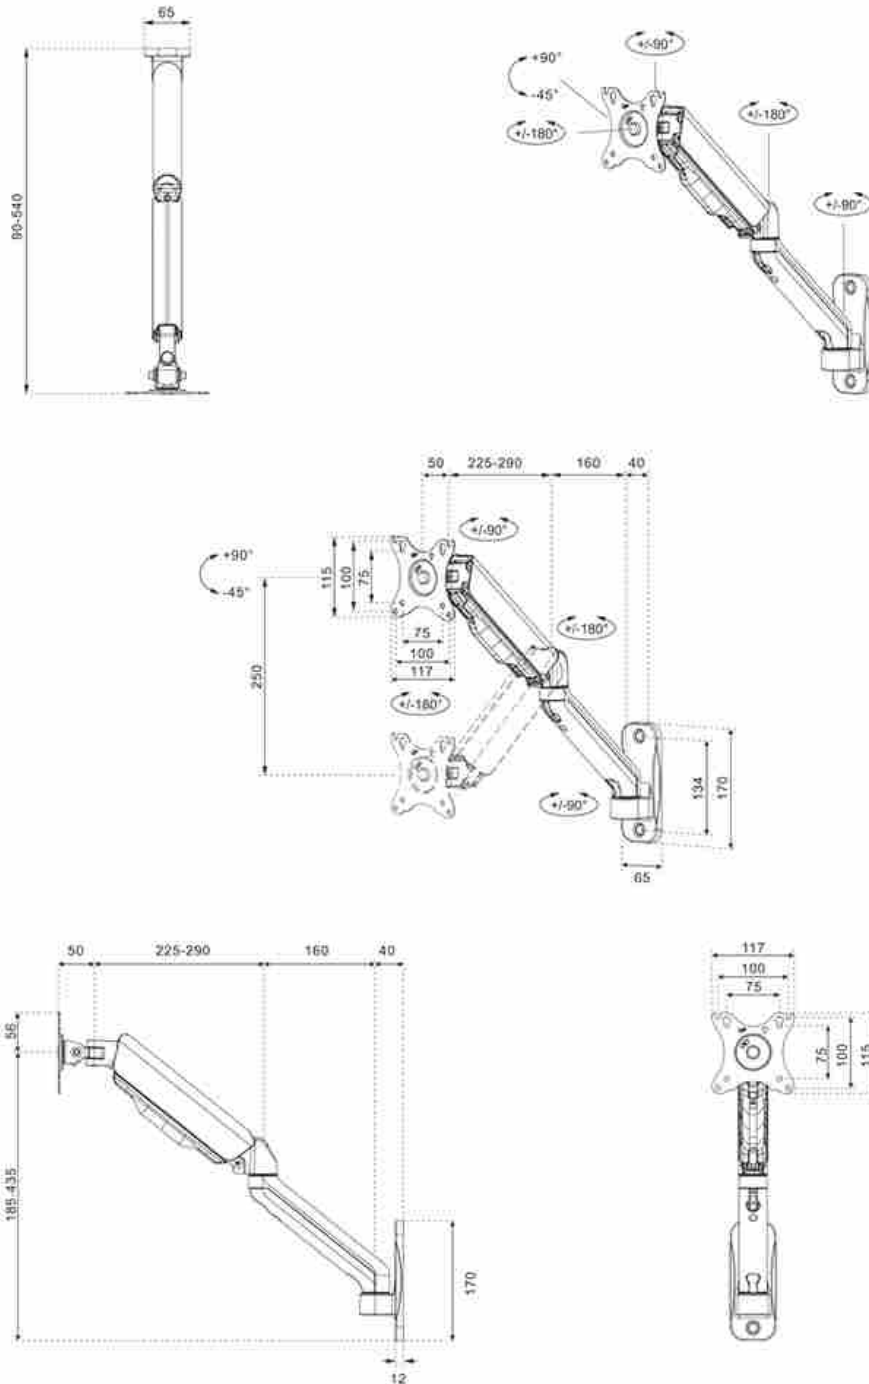

#### FUNCTIONALITY

Type	Tilt Rotate Swivel Full motion
Height adjustment	0-25 cm
Tilt (degrees)	+90°, -45°
Swivel (degrees)	180°
Rotate (degrees)	360°
Height	49,1 cm
Width	11,7 cm
Depth	47,5 cm
Adjustment type	Gas spring

#### INFORMATION

Color	Black
Main material	Steel
Warranty	5 year
EAN code	8717371449049

\*Please note: The inch sizes stated are just an indication, combined with the weight and VESA sizes. The maximum weight and VESA size are absolute restrictions for the products and should not be exceeded.

The WL70-450BL11 has a depth of 9-54 cm and is suitable for screens that meet VESA hole pattern 75x75 to 100x100 mm.

The mount can be easily adjusted in height using the gas spring. The cable management system allows you to route and secure any loose cables at the back of the screen. Additionally, the mount features an Easy-release VESA, that allows you to attach the TV in a wink of an eye.

## NEOMOUNTS TV/MONITOR WALL MOUNT

Neomounts

Measuring unit: mm