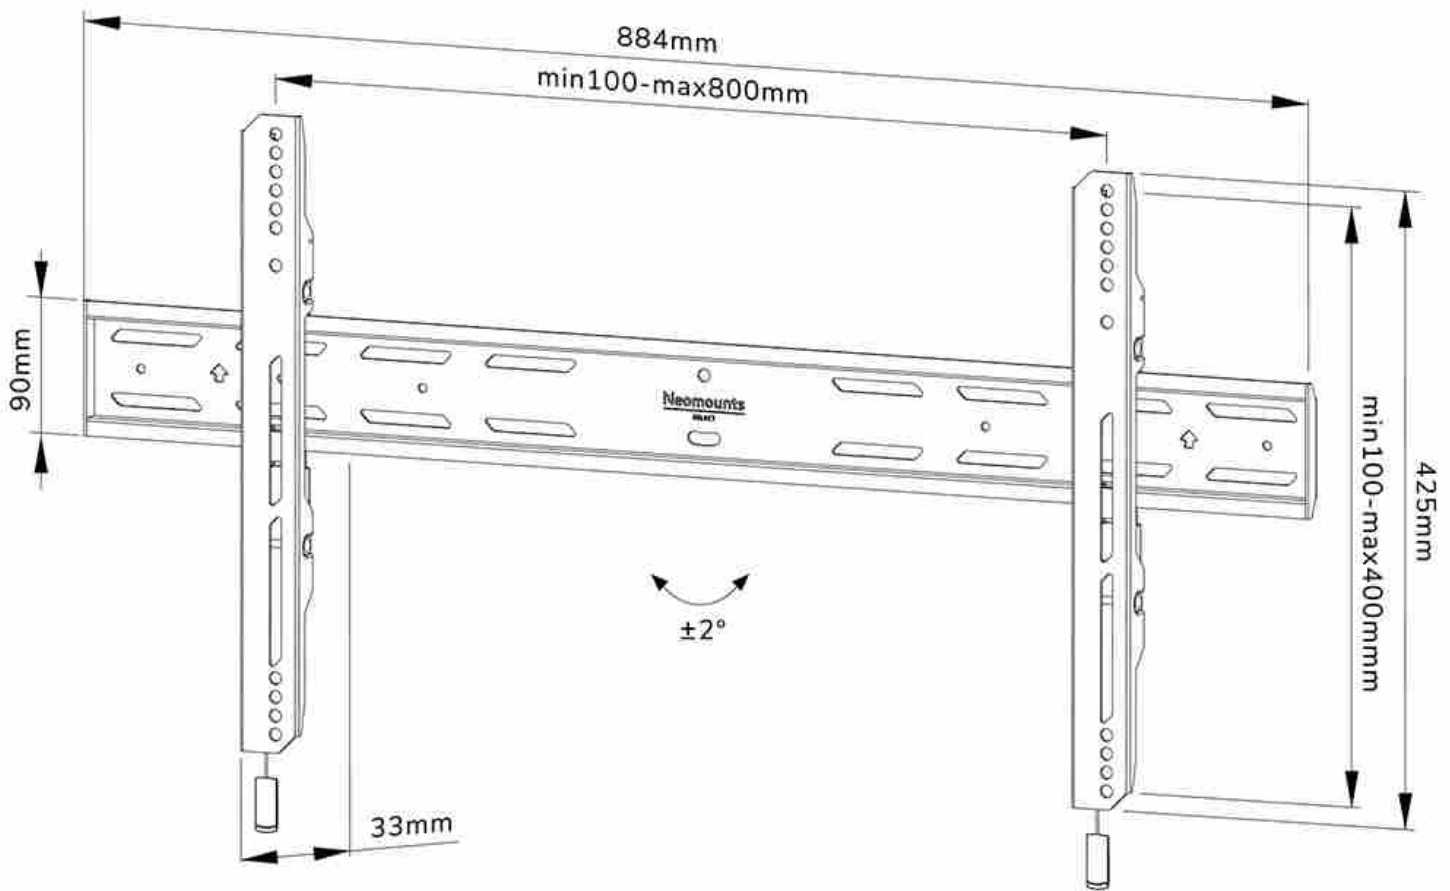

WL30S-850BL18

NEOMOUNTS TV WALL MOUNT

Neomounts