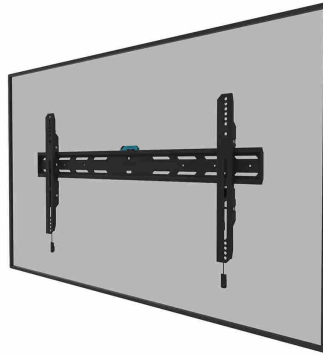

WL30S-850BL18

NEOMOUNTS TV WALL MOUNT

SPECIFICATIONS

GENERAL

| | |
|-------------------|--------------------|
| Min. screen size* | 43 inch |
| Max. screen size* | 86 inch |
| Max. weight | 60 kg (per screen) |
| Screens | 1 |
| VESA minimum | 100x100 mm |
| VESA maximum | 800x400 mm |
| Distance to wall | 3,3 cm |

FUNCTIONALITY

| | |
|-------------------|------------------------------------|
| Type | Fixed |
| Height adjustment | 2 cm |
| Lockable | Lockable - Security screw included |
| Height | 42,5 cm |
| Width | 88,4 cm |
| Depth | 3,3 cm |
| Adjustment type | Micro adjustment |

Neomounts

Neomounts

Neomounts WL30S-850BL18 fixed wall mount for 43-86" screens - Black

The Neomounts WL30S-850BL18 LEVEL is a fixed wall mount for flat screens up to 86" with a maximum weight capacity of 60 kg. Height and level adjustment is available for the perfect installation.

The LEVEL-850 wall mount has a depth of 3,3 cm and is suitable for screens that meet VESA hole pattern 100x100 to 800x400mm. It is possible to lock the wall mount using the included anti-theft screw or a padlock (not included).