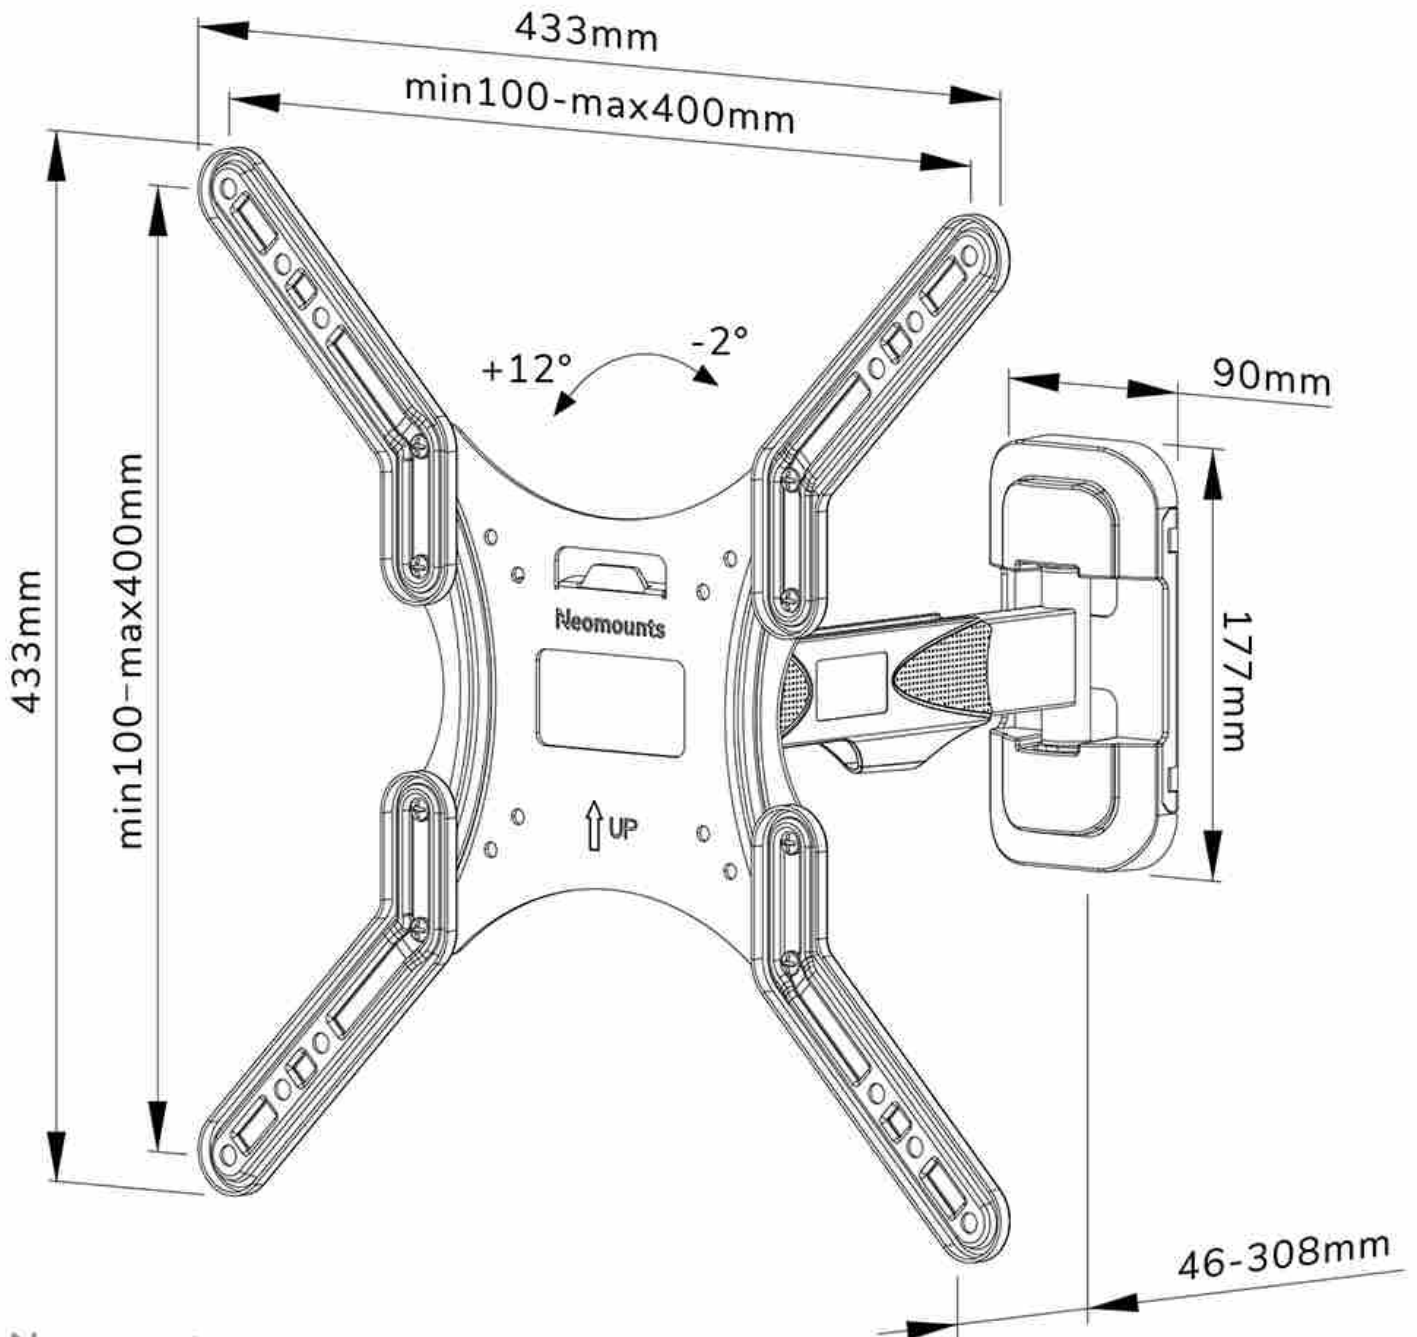

WL40-540BL14

NEOMOUNTS TV WALL MOUNT

Neomounts