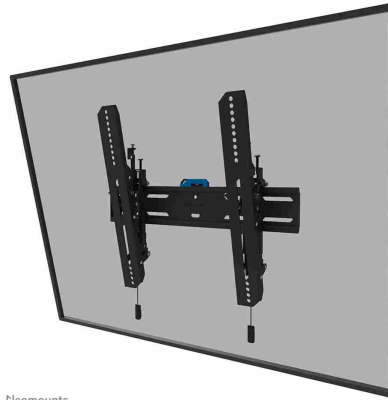

#### FUNCTIONALITY

Type	Tilt
Height adjustment	2 cm
Lockable	Lockable - Security screw included
Tilt (degrees)	12°
Height	42,5 cm
Width	48,4 cm
Depth	3,5 cm
Adjustment type	Micro adjustment

### Neomounts WL35S-850BL14 tiltable wall mount for 32-75" screens - Black

The Neomounts WL35S-850BL14 LEVEL is a tiltable wall mount for flat screens up to 75" with a maximum weight capacity of 50 kg. Height and level adjustment is available for the perfect installation.

The LEVEL-850 wall mount has a depth of 3,3 cm and is suitable for screens that meet VESA hole pattern 100x100 to 400x400mm. It is possible to lock the wall mount using the included anti-theft screw or a padlock (not included).

The WL35S-850BL14 features a nifty magnetic pull & release system, that allows you to attach the TV in a wink of an eye and secure the TV in safe and solid manner. Afterwards, the pull & release straps can be easily hidden behind the screen by clicking the magnet to the mount. A separate spirit level tool is included with the wall mount, as well as a fixing template, to ensure easy installation of the mount.