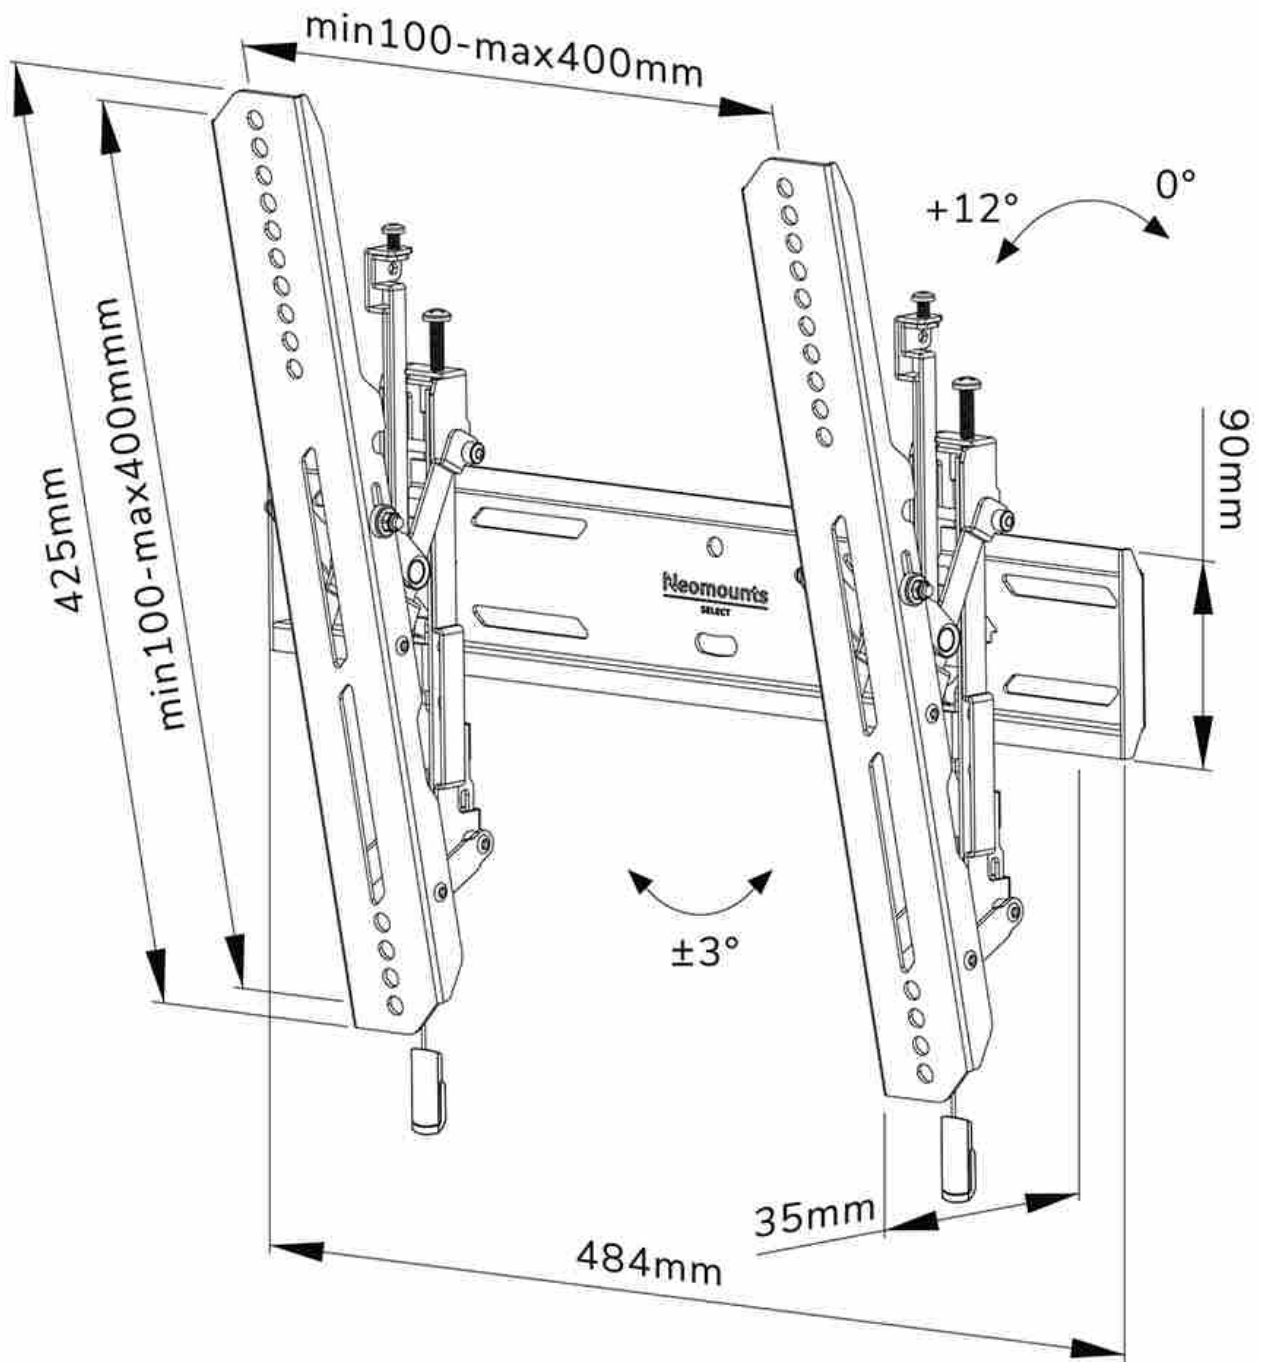

WL35S-850BL14

NEOMOUNTS TV WALL MOUNT

Neomounts