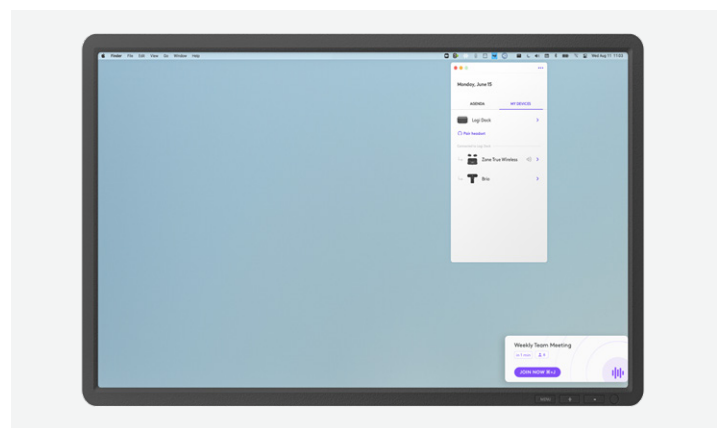

Calendar Integration with Tune

With calendar integration² via Logi Tune, you can stay on top of your day, get informed of upcoming appointments, and quickly join meetings with a simple touch of a button.