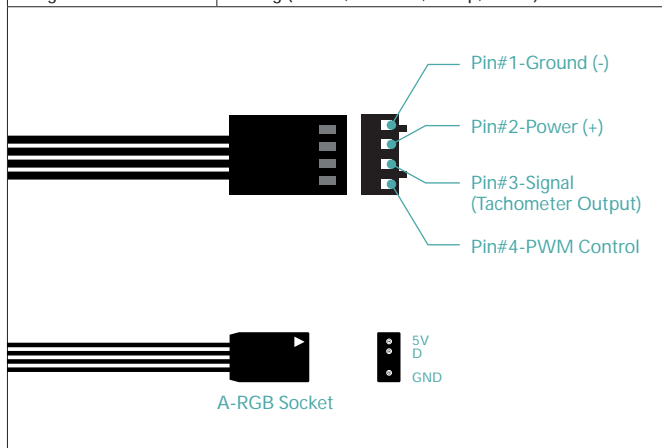

## General Specifications

|                      |   |
|----------------------|---|
| Compatibility        | Intel® 1700, 1200, 115X, 2011-3*, 2066* *Square ILM<br>AMD® AM4, AM3(+) |
| TIM                  | MX-5 (0.8 g)  |
| Pump & Fan Connector | 4-Pin Connector   |
| LED Connector        | 3-Pin 5V-D-GND Connector  |
| Weight               | 2019 g (3 Fans, Radiator, Pump, Tubes)                                  |

## Pump/Cold Plate Specifications

|                   |  |
|-------------------|--|
| VRM Fan           | 40 mm, 1000–3000 rpm (Controlled by PWM) |
| Pump              | 800–2000 rpm (PWM gesteuert)             |
| Power Consumption | 0.5 W–2.7 W Pump and VRM Fan             |
| Tube Length       | 450 mm                                   |
| Tube Diameter     | Outer: 12.4 mm Inner: 6.0 mm             |
| Dimensions        | 78 (L) x 53 (W) x 98 (H) mm              |