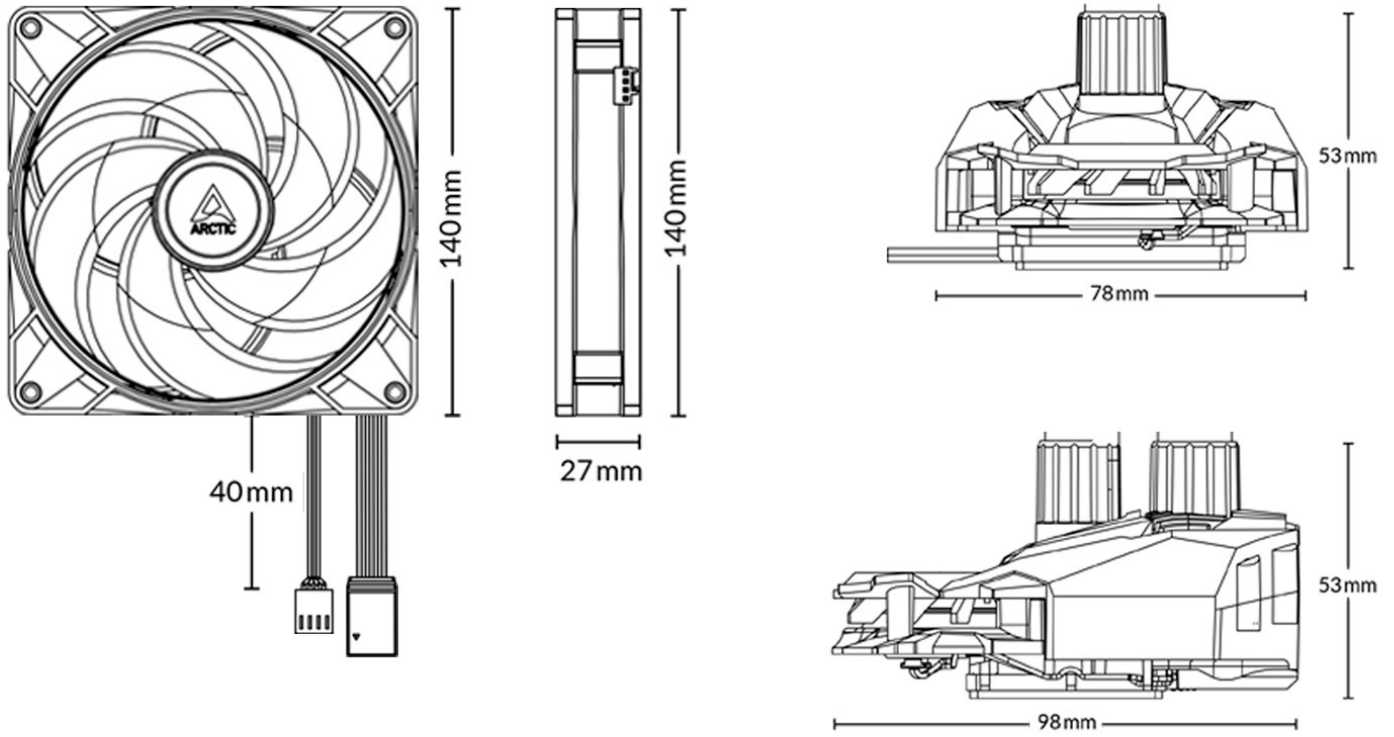

Liquid Freezer II 420 A-RGB

Multi Compatible All-in-One CPU Water Cooler with A-RGB

All materials are compatible with RoHS requirements

Product Information

Manual