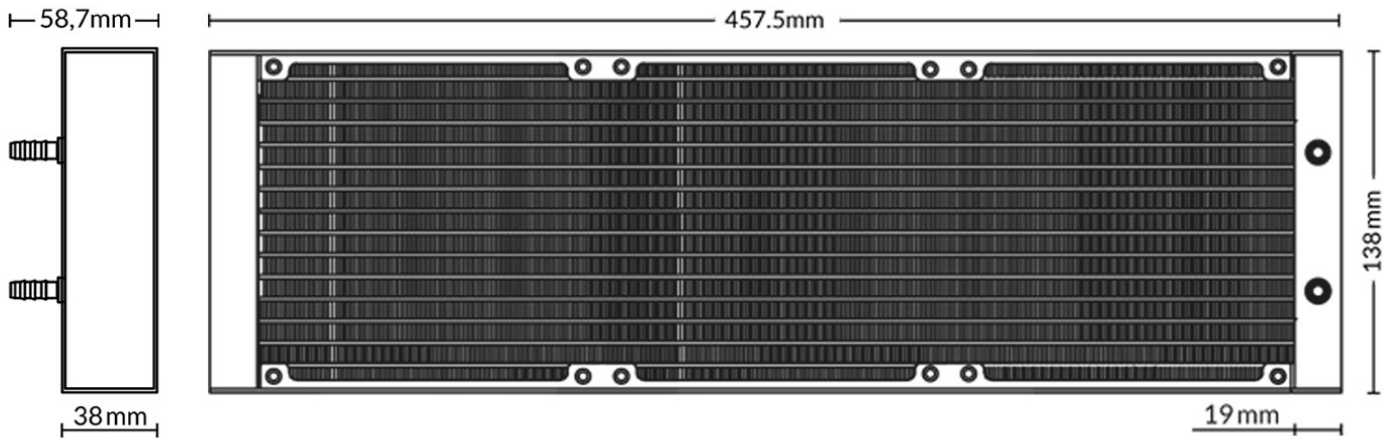

Liquid Freezer II 420 A-RGB

Multi Compatible All-in-One CPU Water Cooler with A-RGB

All materials are compatible with RoHS requirements

Product Information

Manual