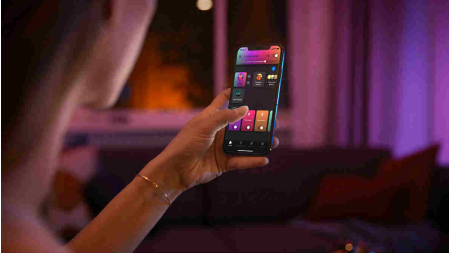

Easy smart lighting

Extend your ambiance gradient lightstrip with this 1-meter extension to cover a larger area with a blend of colourful light. Only for ambiance gradient lightstrips.

Easy smart lighting

- Control up to 10 lights with the Bluetooth app
- Control lights with your voice*
- Create a personalised experience with colourful smart light
- Set the right mood with soft white light
- Unlock the full suite of smart lighting features with the Bridge
- Seamlessly blend colours
- Shape, cut or extend
- Requires a Philips Hue gradient lightstrip base unit
- Dynamic light scenes

Highlights

Control up to 10 lights with the Bluetooth app

With the Hue Bluetooth app, you can control your Hue smart lights in a single room of your home. Add up to 10 smart lights and control them all with just the touch of a button on your mobile device.