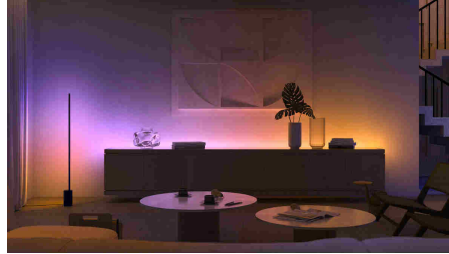

- Control up to 10 lights with the Bluetooth app
- Control lights with your voice*
- Create a personalised experience with colourful smart light
- Set the right mood with soft white light
- Unlock the full suite of smart lighting features with the Bridge
- Seamlessly blend colours
- Shape, cut or extend
- Requires a Philips Hue gradient lightstrip base unit
- Dynamic light scenes

Highlights

Control up to 10 lights with the Bluetooth app

With the Hue Bluetooth app, you can control your Hue smart lights in a single room of your home. Add up to 10 smart lights and control them all with just the touch of a button on your mobile device.

Create a personalised experience with colourful smart light

Transform your home with over 16 million colours, instantly creating the right atmosphere for any event. With the touch of a button, you can set a festive mood for a party, turn your living room into a movie theatre, enhance your home decor with colour accents, and much more.