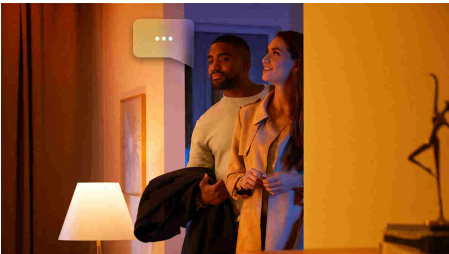

- Control up to 10 lights with the Bluetooth app
- Control lights with your voice*
- Create a personalised experience with colourful smart light
- Set the right mood with soft white light
- Unlock the full suite of smart lighting features with the Bridge
- Seamlessly blend colours
- Shape, cut or extend
- Requires a Philips Hue gradient lightstrip base unit
- Dynamic light scenes

Highlights

Control up to 10 lights with the Bluetooth app

With the Hue Bluetooth app, you can control your Hue smart lights in a single room of your home. Add up to 10 smart lights and control them all with just the touch of a button on your mobile device.

Control lights with your voice*

Philips Hue works with Amazon Alexa and the Google Assistant when paired with a compatible Google Nest or Amazon Echo device. Simple voice commands allow you to control multiple lights in a room, or just a single lamp.