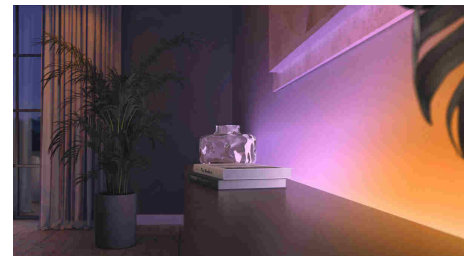

Get a seamless blend of multiple colours of light at the same time in a single LED strip. The colours flow together naturally, casting light to showcase a unique effect.