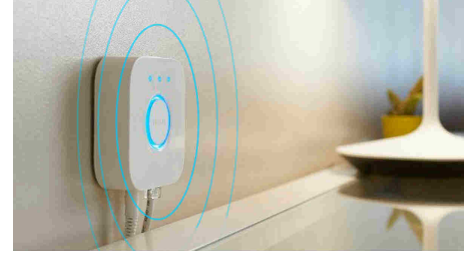

Unlock the full suite of smart lighting features with the Bridge

The Bridge unlocks the features that make smart lighting truly smart – away-from-home control, voice control, automated lighting and much more. Add a Bridge to your setup to create immersive experiences, tap into technology that's secure and reliable, and more. The Bridge is the key to smart lighting like you've never seen before.