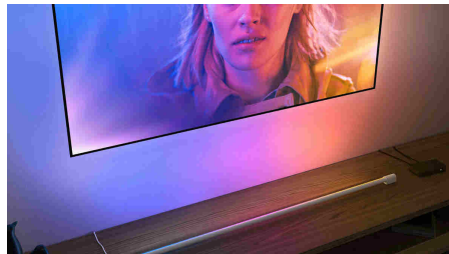

## Easy smart lighting

Bring the cinema home with the Play gradient light tube large in white. Place or mount beneath a TV to cast a blend of colourful light. Rotate the tube to shine it in any direction – a perfect complement to surround lighting.

## Seamlessly blend colours

Get a seamless blend of multiple colours of light – at the same time – in a single lamp. The colours flow together naturally, casting light against the wall to showcase a unique effect behind your TV.

## Surround lighting effects

Experience the magic of surround lighting! The Play gradient light tube reacts to the content on the entire screen in real time, creating a captivating television viewing and gaming experience. Pair with other Philips Hue colour-capable lights for a truly immersive effect. Requires the Philips Hue Play HDMI sync box and Hue Bridge (sold separately).

## High-quality, versatile design

Made with sturdy, high-quality materials, the Play gradient light tube can be laid flat at the base of the TV or even mounted to the underside of a TV stand or a shelf above. No matter the location, it shines a bright, bold gradient of colourful light.