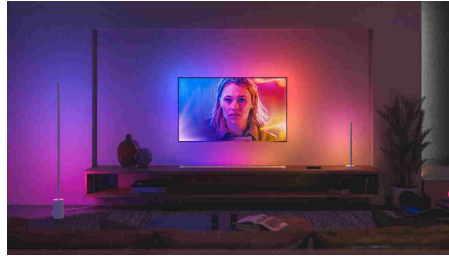

## Easy smart lighting

Bring the cinema home with the Play gradient light tube large in white. Place or mount beneath a TV to cast a blend of colourful light. Rotate the tube to shine it in any direction – a perfect complement to surround lighting.

## Seamlessly blend colours

Get a seamless blend of multiple colours of light – at the same time – in a single lamp. The colours flow together naturally, casting light against the wall to showcase a unique effect behind your TV.

## Surround lighting effects

Experience the magic of surround lighting! The Play gradient light tube reacts to the content on the entire screen in real time, creating a captivating television viewing and gaming experience. Pair with other Philips Hue colour-capable lights for a truly immersive effect. Requires the Philips Hue Play HDMI sync box and Hue Bridge (sold separately).

## High-quality, versatile design

Made with sturdy, high-quality materials, the Play gradient light tube can be laid flat at the base of the TV or even mounted to the underside of a TV stand or a shelf above. No matter the location, it shines a bright, bold gradient of colourful light.