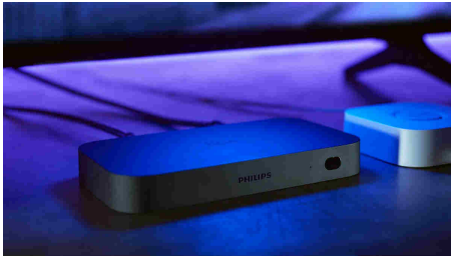

Hue Sync mobile app and Hue Bridge required

The Philips Hue Play gradient light tube requires the Philips Hue Play HDMI sync box, Hue Sync mobile app and a Hue Bridge. The Bridge also allows you to add up to 50 lights and accessories throughout your entire home, create timers and routines and control your lights from anywhere – inside or outside your home – with the Hue app. The Philips Hue Play HDMI

sync box and Hue Bridge are sold separately.

Specifications

Design and finishing

- Colour: White
- Material: Metal, Plastic

Extra feature/accessory incl.

- Batteries included: No
- Dimmable with the Hue app and switches: Yes
- Power adapter included: Yes
- UK plug included: Yes

Miscellaneous

- Especially designed for: Living Room and Bedroom
- Type: Light Tube

Product dimensions and weight

- Net weight: 0.86 kg
- Cable length: 2 m
- Height: 3.4 cm
- Length: 137.7 cm
- Width: 3.1 cm

Service

- Warranty: 2 year(s)

Technical specifications

- Lumen output at 4000K: 1,800 lm
- Lifetime up to: 25,000 h
- Light colour: 2000-6500 Hue White Colour Ambiance
- Mains power: 100–240 V, 50-60 Hz
- LED: Yes
- Built-in LED: Yes
- Energy class included light source: G
- Wattage bulb included: 20 W
- IP code: IP20
- Class of protection: III — safe extra low voltage
- Replaceability of light source: Replaceable LED light source by a professional
- Replaceability of control gears: Replaceable control gear by end user
- Lumen output at 2700K: 1,260 lm

What's supported

- Compatible with Effects feature: Yes
- Philips Hue App: IOS 15 and above, Android 10.0 and above
- Defined support period: 5 years, except 3 years for Hue Bridge (see "End of Support Policy")

Packaging dimensions and weight

- EAN/UPC - product: 8718696176313
- Net weight: 1.02 kg
- Gross weight: 1.74 kg
- Height: 100 mm
- Length: 1,416 mm
- Width: 120 mm
- Material number (12NC): 915005988101