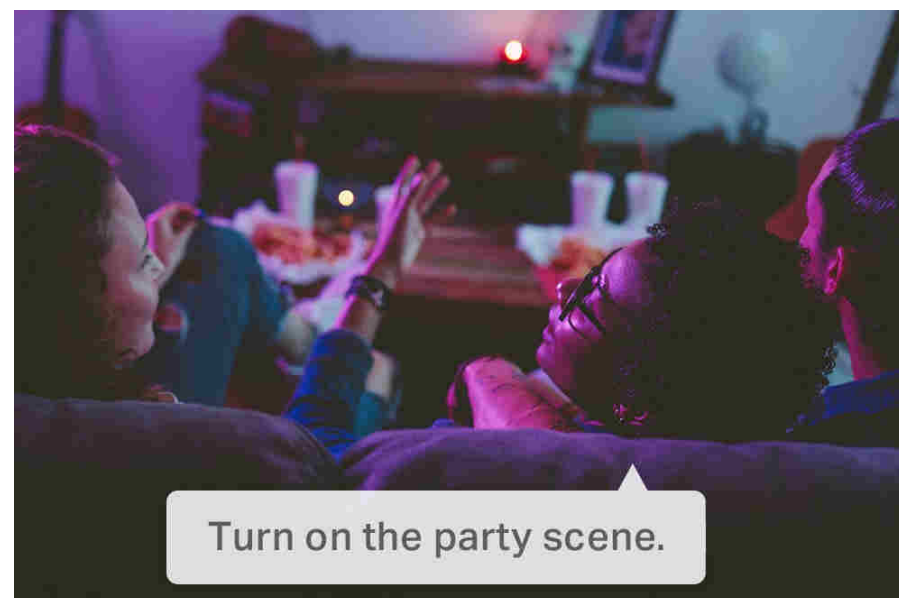

App Control

// Highlights

Your Mood, Your Colors, Any Time

- Infinite Colors and Warmth
Set the mood and create the perfect ambiance
- Smart Control
Manage the lights with one tap of your mobile device
- Save Your Favorite Moods
Preset your favorite lighting moods for any scenario

Free Up Your Hands with Voice Control

You can use Amazon Alexa or Google Assistant to control your devices with voice commands like "Alexa, turn on the light please".

// Highlights

Wonderful Lighting Effects

// Features

- **16 Different Color Zones** - Have the lights match your mood, with different color zones to fill the room with lights the way you want it.
- **Made for Everyday Wear and Tear** - The strip's durable PU coating prevents moisture and dust intrusion and electrical leaks.
- **No Hub Required** - Connect to your home's secure Wi-Fi network. No need for a hub or extra equipment.
- **Sync-to-Sound** - Bounce to the beat of your favorite tunes. Coordinate the vibrant colors to your songs and fill your life with energy.
- **Flexible Installation*** – Cut it to whatever length you want and attach it to any surface with the 3M adhesive.
- **Away Mode** – Simulate someone being at home to frighten away, unwanted visitors.
- **Preset for Convenience** - Found your favorite lighting for watching movies? Save it as a setting you can simply select for future movie nights.
- **Schedule & Timer** - Create schedules and count plans to turn on/off with the brightness/color you set.
- **Connect It Your Way** - Use it with your smart assistant, a hub, or connect directly to the Tapo App. Control the light strip however you want.
- **Voice Control** - Use simple voice commands to control your light strip with Alexa or Google Assistant.
- **Wind Down at Night** – Install the light strip to relax your body and mind through a mood-setting atmosphere.