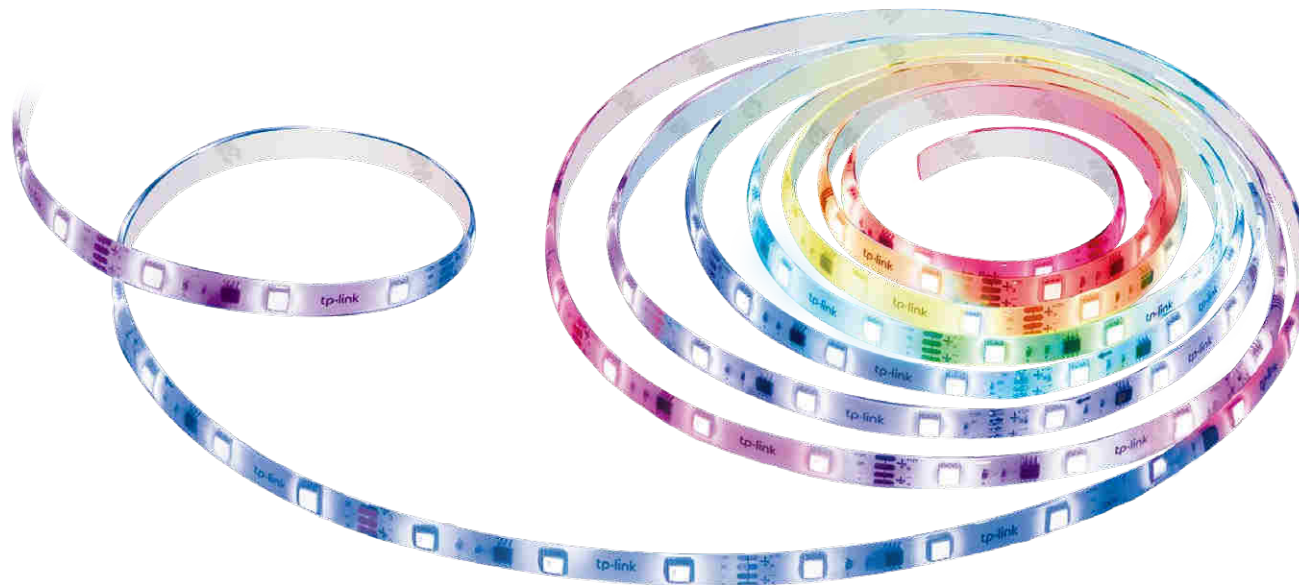

Smart Wi-Fi Light Strip, Multicolor

Model: Tapo L920-5

Full color ambiance for every occasion

16 Million Colors

An icon showing a light strip with three colored segments (yellow, red, blue).

Custom
Color Zones

An icon showing a circular color wheel with various colors.

Multicolor

A blue Wi-Fi signal icon.

No Hub
Required

An icon of a calendar with a clock.

Schedule
& Timer

An icon of a blue water drop with "PU" inside.

Durable
PU Coating

An icon of three horizontal lines with dots, representing segments.

Light
Segments

An icon of a blue microphone.

Voice
Control*

An icon of a pair of scissors.

Cutttable^

An icon of a smartphone with a Wi-Fi signal.

App Control