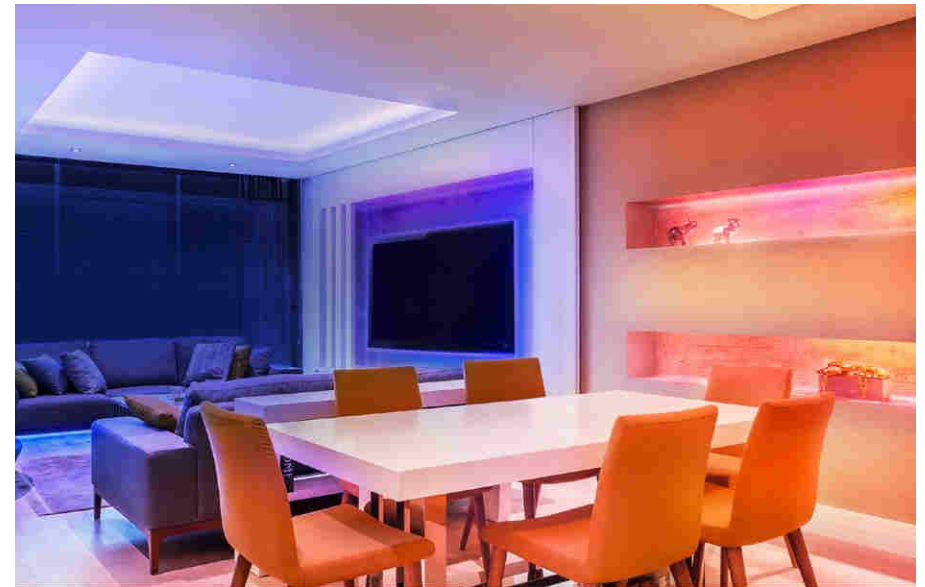

Pick from a variety of animated effects for a unique lighting experience. Multicolor LEDs allow you to create your own ambiance in tons of fun colors and levels of brightness.

Smart Lighting Controls

Schedule your light strip for effortless automation. Combine it with other Tapo devices for seamless control, especially when you're sprucing up your home with consistent lighting.

// Features

- **16 Different Color Zones** - Have the lights match your mood, with different color zones to fill the room with lights the way you want it.
- **Made for Everyday Wear and Tear** - The strip's durable PU coating prevents moisture and dust intrusion and electrical leaks.
- **No Hub Required** - Connect to your home's secure Wi-Fi network. No need for a hub or extra equipment.
- **Sync-to-Sound** - Bounce to the beat of your favorite tunes. Coordinate the vibrant colors to your songs and fill your life with energy.
- **Flexible Installation*** – Cut it to whatever length you want and attach it to any surface with the 3M adhesive.
- **Away Mode** – Simulate someone being at home to frighten away, unwanted visitors.
- **Preset for Convenience** - Found your favorite lighting for watching movies? Save it as a setting you can simply select for future movie nights.
- **Schedule & Timer** - Create schedules and count plans to turn on/off with the brightness/color you set.
- **Connect It Your Way** - Use it with your smart assistant, a hub, or connect directly to the Tapo App. Control the light strip however you want.
- **Voice Control** - Use simple voice commands to control your light strip with Alexa or Google Assistant.
- **Wind Down at Night** – Install the light strip to relax your body and mind through a mood-setting atmosphere.