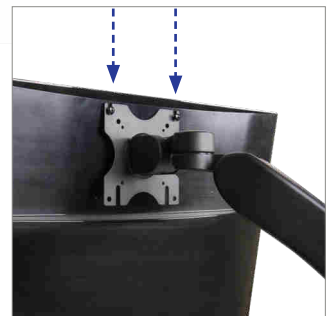

**FULL MOTION
 ADJUSTMENT**

BT7385

FULL MOTION WALL MOUNT WITH DOUBLE ARM

The BT7385 is a full motion, double arm wall mount designed for monitors and displays up to 28". The dual articulated arm features 360° screen rotation, easy tilt and height adjustment and three swivel points; 180° at the wall, 360° at the central pivot and 220° at the interface. This allows quick and easy repositioning of mounted displays to suit a range of different purposes as required. Cable management is integrated throughout the mount for a clean and tidy installation.

FEATURES

- Designed to wall mount a display
- Tool-less screen rotation for landscape/portrait orientation
- Dual articulated arm wall mount made from durable aluminium with a powder coated finish
- 3 swivel points, at the wall, arm pivot and interface
- Integrated cable management
- Simple 'hook-on' installation with all mounting hardware included

Cable management integrated throughout the mount for a neat and tidy installation

360 screen rotation*

Full motion adjustability allows easy screen positioning for the perfect display

Quick and easy 'hook-on' installation