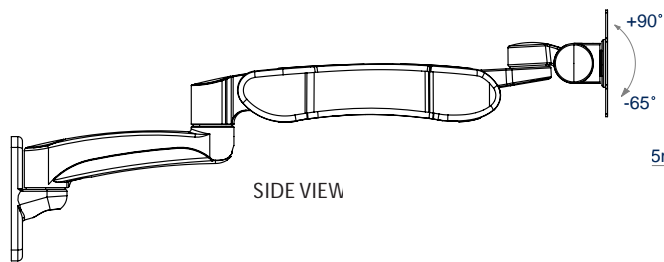

**FULL MOTION
 ADJUSTMENT**

BT7385

FULL MOTION WALL MOUNT WITH DOUBLE ARM

The BT7385 is a full motion, double arm wall mount designed for monitors and displays up to 28". The dual articulated arm features 360° screen rotation, easy tilt and height adjustment and three swivel points; 180° at the wall, 360° at the central pivot and 220° at the interface. This allows quick and easy repositioning of mounted displays to suit a range of different purposes as required. Cable management is integrated throughout the mount for a clean and tidy installation.

SPECIFICATION

Recommended screen size	up to 28"
Max load	9kg
VESA® compatibility	75 x 75 & 100 x 100
Tilt	+ 90°/- 65°
Swivel at the wall	180°
Swivel at the interface	220°
Arm height adjustment	303mm
Screen rotation	360°
Max extension	643mm

Cable management integrated throughout the mount for a neat and tidy installation

360 screen rotation*

Full motion adjustability allows easy screen positioning for the perfect display

Quick and easy 'hook-on' installation

TOP VIEW

SIDE VIEW

FRONT VIEW

FRONT VIEW - INTERFACE

FRONT VIEW - WALLMOUNT

PACKING INFORMATION

COLOUR:	ORDER REF:	EAN CODE:	MASTER CARTON QTY:	INNER CARTON QTY:	MASTER CARTON WEIGHT:	MASTER CARTON CUBE:
Black	BT7385/B	5019318305276	1	0	5.96kg	0.04cbm