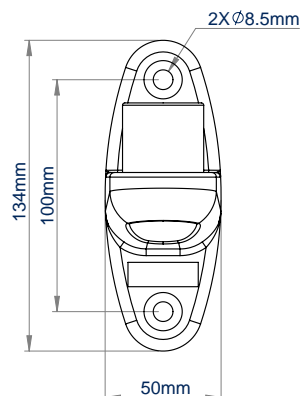

SPECIFICATION

Recommended screen size	up to 28"
Max load	9kg
VESA® compatibility	75 x 75 & 100 x 100
Tilt	+ 90°/- 65°
Swivel at the wall	180°
Swivel at the interface	220°
Arm height adjustment	303mm
Screen rotation	360°
Max extension	643mm

TOP VIEW

SIDE VIEW

FRONT VIEW

FRONT VIEW - INTERFACE

FRONT VIEW - WALLMOUNT

PACKING INFORMATION

COLOUR:	ORDER REF:	EAN CODE:	MASTER CARTON QTY:	INNER CARTON QTY:	MASTER CARTON WEIGHT:	MASTER CARTON CUBE:
Black	BT7385/B	5019318305276	1	0	5.96kg	0.04cbm