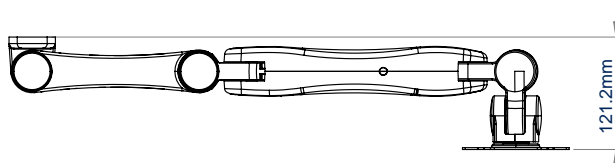

**FULL MOTION
 ADJUSTMENT**

BT7385

FULL MOTION WALL MOUNT WITH DOUBLE ARM

The BT7385 is a full motion, double arm wall mount designed for monitors and displays up to 28". The dual articulated arm features 360° screen rotation, easy tilt and height adjustment and three swivel points; 180° at the wall, 360° at the central pivot and 220° at the interface. This allows quick and easy repositioning of mounted displays to suit a range of different purposes as required. Cable management is integrated throughout the mount for a clean and tidy installation.

SPECIFICATION

Recommended screen size	up to 28"
Max load	9kg
VESA® compatibility	75 x 75 & 100 x 100
Tilt	+ 90°/- 65°
Swivel at the wall	180°
Swivel at the interface	220°
Arm height adjustment	303mm
Screen rotation	360°
Max extension	643mm

Cable management integrated throughout the mount for a neat and tidy installation

360 screen rotation*

Full motion adjustability allows easy screen positioning for the perfect display

Quick and easy 'hook-on' installation

TOP VIEW

SIDE VIEW

FRONT VIEW

FRONT VIEW - INTERFACE

FRONT VIEW - WALLMOUNT

PACKING INFORMATION

COLOUR:	ORDER REF:	EAN CODE:	MASTER CARTON QTY:	INNER CARTON QTY:	MASTER CARTON WEIGHT:	MASTER CARTON CUBE:
Black	BT7385/B	5019318305276	1	0	5.96kg	0.04cbm