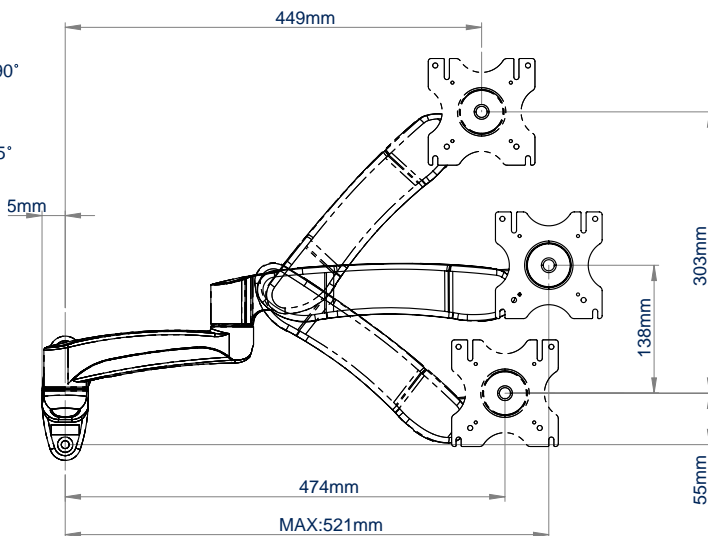

**FULL MOTION
 ADJUSTMENT**

BT7385

FULL MOTION WALL MOUNT WITH DOUBLE ARM

The BT7385 is a full motion, double arm wall mount designed for monitors and displays up to 28". The dual articulated arm features 360° screen rotation, easy tilt and height adjustment and three swivel points; 180° at the wall, 360° at the central pivot and 220° at the interface. This allows quick and easy repositioning of mounted displays to suit a range of different purposes as required. Cable management is integrated throughout the mount for a clean and tidy installation.

SPECIFICATION

Recommended screen size	up to 28"
Max load	9kg
VESA® compatibility	75 x 75 & 100 x 100
Tilt	+ 90°/- 65°
Swivel at the wall	180°
Swivel at the interface	220°
Arm height adjustment	303mm
Screen rotation	360°
Max extension	643mm

Cable management integrated throughout the mount for a neat and tidy installation

360 screen rotation*

Full motion adjustability allows easy screen positioning for the perfect display

Quick and easy 'hook-on' installation

TOP VIEW

SIDE VIEW

FRONT VIEW

FRONT VIEW - INTERFACE

FRONT VIEW - WALLMOUNT

PACKING INFORMATION

COLOUR:	ORDER REF:	EAN CODE:	MASTER CARTON QTY:	INNER CARTON QTY:	MASTER CARTON WEIGHT:	MASTER CARTON CUBE:
Black	BT7385/B	5019318305276	1	0	5.96kg	0.04cbm