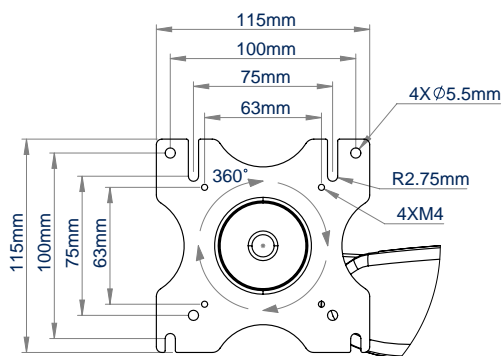

SPECIFICATION

Recommended screen size	up to 28"
Max load	9kg
VESA® compatibility	75 x 75 & 100 x 100
Tilt	+ 90°/- 65°
Swivel at the wall	180°
Swivel at the interface	220°
Arm height adjustment	303mm
Screen rotation	360°
Max extension	643mm

Cable management integrated throughout the mount for a neat and tidy installation

360 screen rotation*

Full motion adjustability allows easy screen positioning for the perfect display

Quick and easy 'hook-on' installation

TOP VIEW

SIDE VIEW

FRONT VIEW

FRONT VIEW - INTERFACE

FRONT VIEW - WALLMOUNT

PACKING INFORMATION

COLOUR:	ORDER REF:	EAN CODE:	MASTER CARTON QTY:	INNER CARTON QTY:	MASTER CARTON WEIGHT:	MASTER CARTON CUBE:
Black	BT7385/B	5019318305276	1	0	5.96kg	0.04cbm