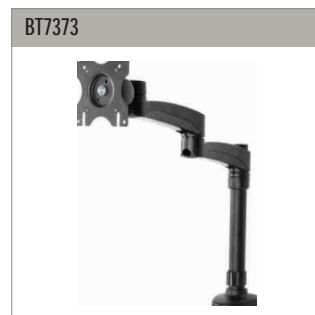

**FULL MOTION
 ADJUSTMENT**

BT7385

FULL MOTION WALL MOUNT WITH DOUBLE ARM

The BT7385 is a full motion, double arm wall mount designed for monitors and displays up to 28". The dual articulated arm features 360° screen rotation, easy tilt and height adjustment and three swivel points; 180° at the wall, 360° at the central pivot and 220° at the interface. This allows quick and easy repositioning of mounted displays to suit a range of different purposes as required. Cable management is integrated throughout the mount for a clean and tidy installation.

ACCESSORIES & RELATED PRODUCTS

BT7384 Full Motion Twin Screen Desk Mount designed for screens up to 28"

BT7383 Full Motion Double Arm Desk Mount designed for screens up to 28"

BT7382 Full Motion Single Arm Desk Mount designed for screens up to 28"