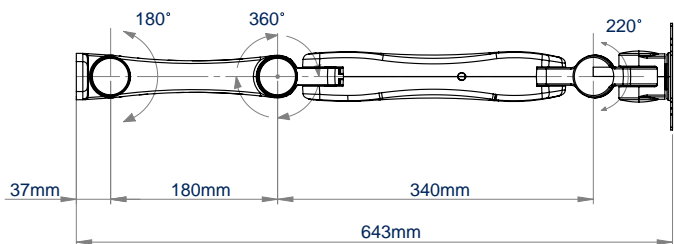

**FULL MOTION
 ADJUSTMENT**

BT7385

FULL MOTION WALL MOUNT WITH DOUBLE ARM

The BT7385 is a full motion, double arm wall mount designed for monitors and displays up to 28". The dual articulated arm features 360° screen rotation, easy tilt and height adjustment and three swivel points; 180° at the wall, 360° at the central pivot and 220° at the interface. This allows quick and easy repositioning of mounted displays to suit a range of different purposes as required. Cable management is integrated throughout the mount for a clean and tidy installation.

SPECIFICATION

Recommended screen size	up to 28"
Max load	9kg
VESA® compatibility	75 x 75 & 100 x 100
Tilt	+ 90°/- 65°
Swivel at the wall	180°
Swivel at the interface	220°
Arm height adjustment	303mm
Screen rotation	360°
Max extension	643mm

Cable management integrated throughout the mount for a neat and tidy installation

360 screen rotation*

Full motion adjustability allows easy screen positioning for the perfect display

Quick and easy 'hook-on' installation

TOP VIEW

SIDE VIEW

FRONT VIEW

FRONT VIEW - INTERFACE

FRONT VIEW - WALLMOUNT

PACKING INFORMATION

COLOUR:	ORDER REF:	EAN CODE:	MASTER CARTON QTY:	INNER CARTON QTY:	MASTER CARTON WEIGHT:	MASTER CARTON CUBE:
Black	BT7385/B	5019318305276	1	0	5.96kg	0.04cbm