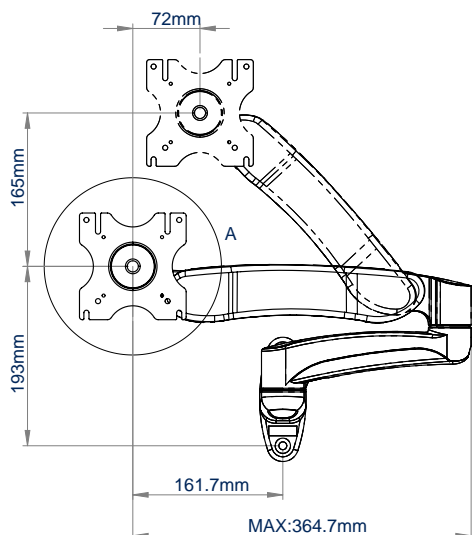

**FULL MOTION
 ADJUSTMENT**

BT7385

FULL MOTION WALL MOUNT WITH DOUBLE ARM

The BT7385 is a full motion, double arm wall mount designed for monitors and displays up to 28". The dual articulated arm features 360° screen rotation, easy tilt and height adjustment and three swivel points; 180° at the wall, 360° at the central pivot and 220° at the interface. This allows quick and easy repositioning of mounted displays to suit a range of different purposes as required. Cable management is integrated throughout the mount for a clean and tidy installation.

SPECIFICATION

Recommended screen size	up to 28"
Max load	9kg
VESA® compatibility	75 x 75 & 100 x 100
Tilt	+ 90°/- 65°
Swivel at the wall	180°
Swivel at the interface	220°
Arm height adjustment	303mm
Screen rotation	360°
Max extension	643mm

Cable management integrated throughout the mount for a neat and tidy installation

360 screen rotation*

Full motion adjustability allows easy screen positioning for the perfect display

Quick and easy 'hook-on' installation

TOP VIEW

SIDE VIEW

FRONT VIEW

FRONT VIEW - INTERFACE

FRONT VIEW - WALLMOUNT

PACKING INFORMATION

COLOUR:	ORDER REF:	EAN CODE:	MASTER CARTON QTY:	INNER CARTON QTY:	MASTER CARTON WEIGHT:	MASTER CARTON CUBE:
Black	BT7385/B	5019318305276	1	0	5.96kg	0.04cbm