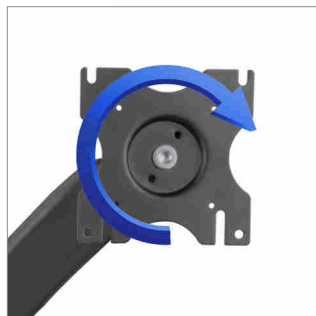

**FULL MOTION
 ADJUSTMENT**

BT7385

FULL MOTION WALL MOUNT WITH DOUBLE ARM

The BT7385 is a full motion, double arm wall mount designed for monitors and displays up to 28". The dual articulated arm features 360° screen rotation, easy tilt and height adjustment and three swivel points; 180° at the wall, 360° at the central pivot and 220° at the interface. This allows quick and easy repositioning of mounted displays to suit a range of different purposes as required. Cable management is integrated throughout the mount for a clean and tidy installation.

SPECIFICATION

Recommended screen size	up to 28"
Max load	9kg
VESA® compatibility	75 x 75 & 100 x 100
Tilt	+ 90°/- 65°
Swivel at the wall	180°
Swivel at the interface	220°
Arm height adjustment	303mm
Screen rotation	360°
Max extension	643mm

FEATURES

- Designed to wall mount a display
- Tool-less screen rotation for landscape/portrait orientation
- Dual articulated arm wall mount made from durable aluminium with a powder coated finish
- 3 swivel points, at the wall, arm pivot and interface
- Integrated cable management
- Simple 'hook-on' installation with all mounting hardware included

Cable management integrated throughout the mount for a neat and tidy installation

360 screen rotation*

Full motion adjustability allows easy screen positioning for the perfect display

Quick and easy 'hook-on' installation