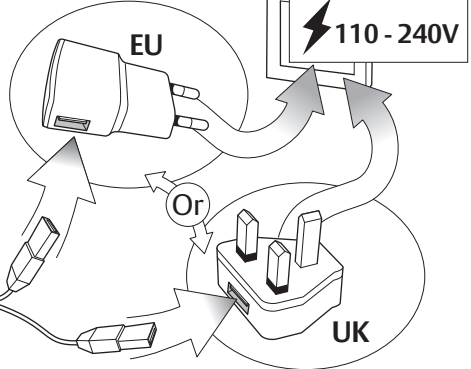

2 Create Account

Account erstellen
Créer un compte
Crear una cuenta
Creare un account

3

4 App

1