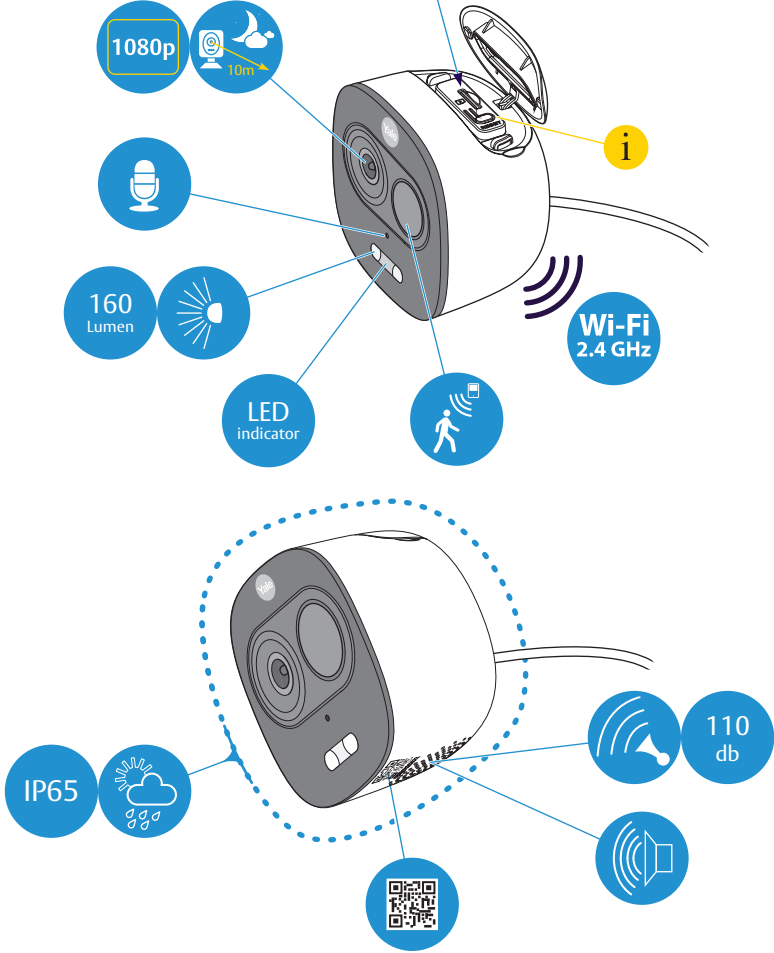

# All-in-One Outdoor camera Manual

SV-DAFX-W / SV-DAFX-W EU

 Not included  
 Non inclus  
 No incluido  
 Non inclusa  
 Max 128 GB

10 sec  
 Reset  
 Zurücksetzen  
 Réinitialiser  
 Reiniciar  
 Reset

WPS