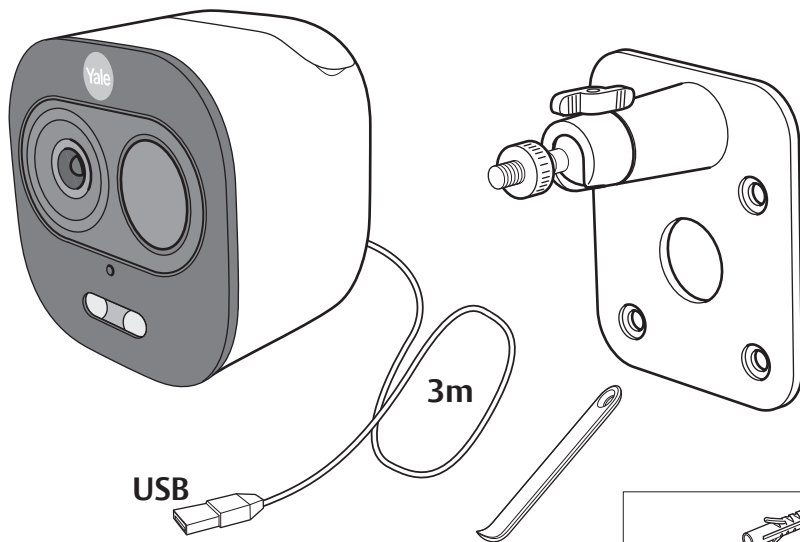

# All-in-One Outdoor camera Manual

SV-DAFX-W / SV-DAFX-W EU

 Not included  
 Non inclus  
 No incluido  
 Non inclusa  
 Max 128 GB

10 sec  
 Reset  
 Zurücksetzen  
 Réinitialiser  
 Reiniciar  
 Reset

WPS