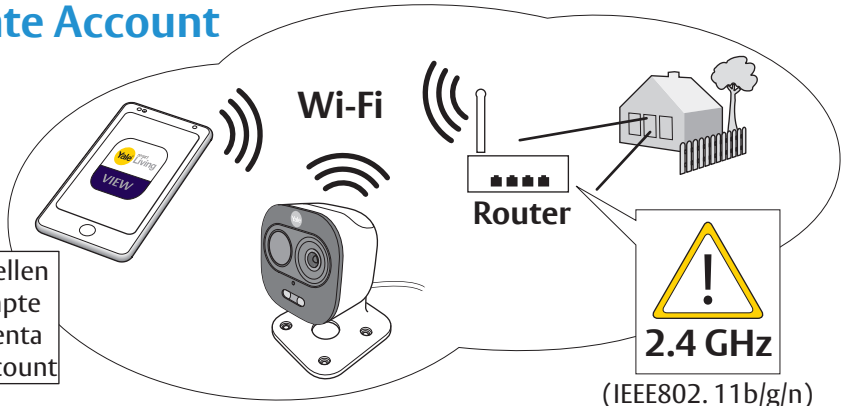

2 Create Account

Account erstellen
Créer un compte
Crear una cuenta
Creare un account