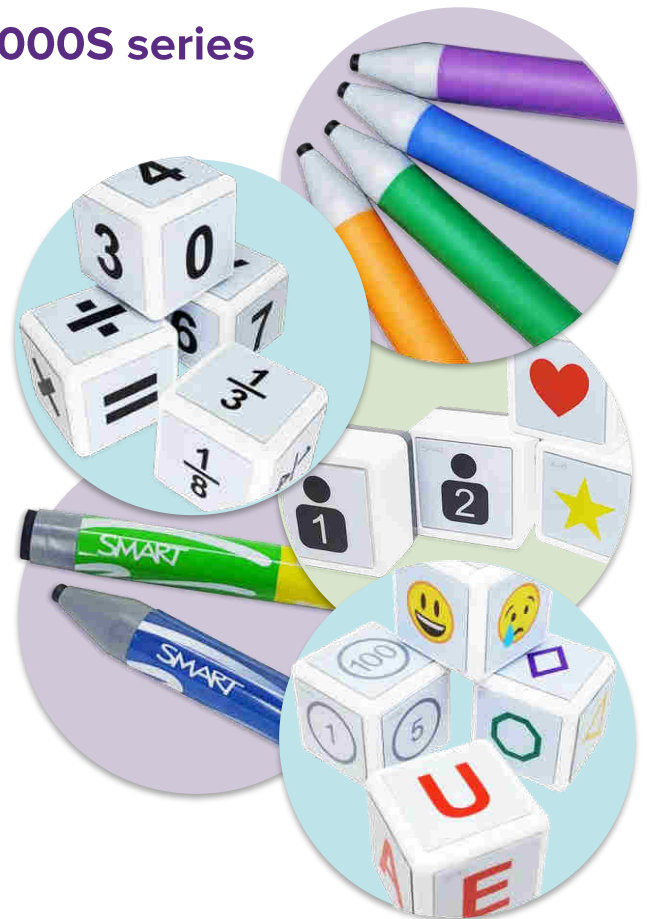

Ask your SMART representative how you can get more from student devices with SMART Board interactive displays.

SMART Technologies

Toll Free 1.800.269.9408 (U.S./Canada)
Or +1.587.800.8423
smarttech.com

Authorized reseller: