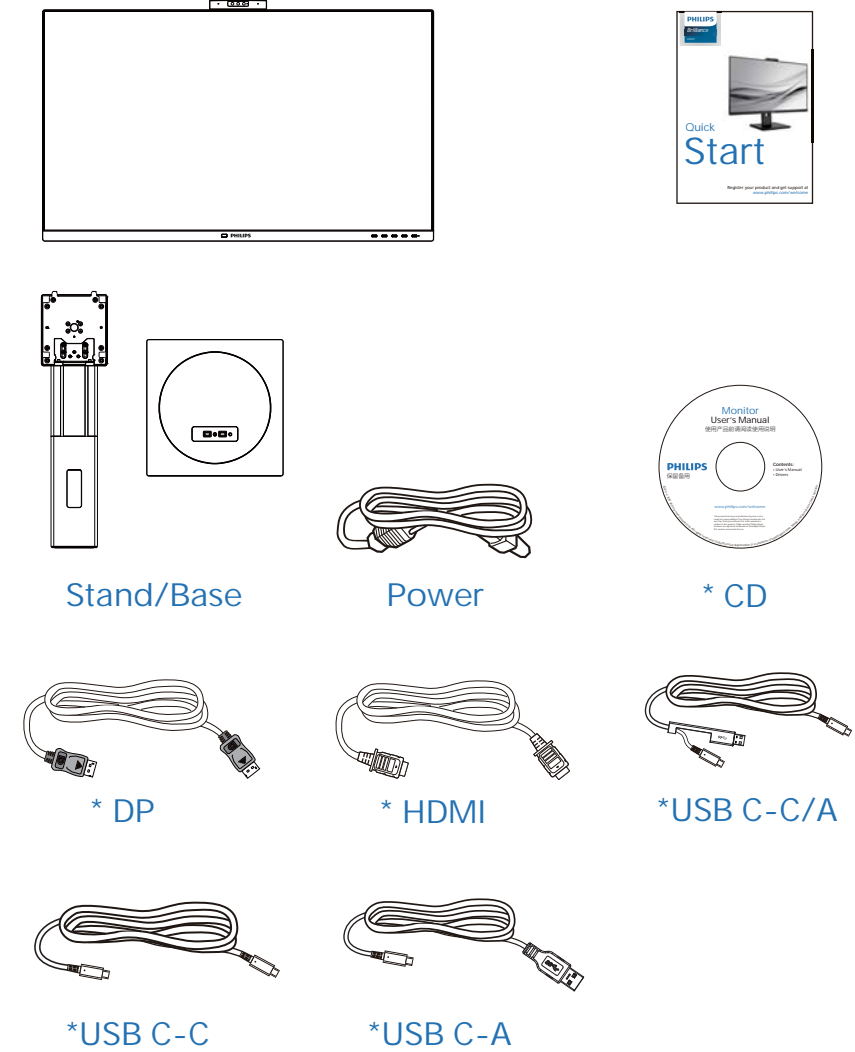

5

EN Need help?

Online help: www.philips.com/support
Go to above online help for the latest SmartControl software.

FR Besoin d'Aide ?

ES ¿Necesita ayuda?

DE Benötigen Sie Hilfe?

IT Avete bisogno di aiuto?

BR Precisa ajuda?

KO 도움이 필요하신가요?

온라인 도움말: www.philips.com/support
온라인 도움말의 최신 SmartControl 소프트웨어로 이동하십시오.

SC 需要帮助?

在线帮助: www.philips.com/support
有关最新SmartControl软件, 请转到上面的线上帮助。

UK Потребуете допомоги?

Підтримка он-лайн: www.philips.com/support
SmartControl

RU Нужна помощь?

Интерактивная справка: www.philips.com/support
SmartControl.

TR Yardıma ihtiyacınız var mı?

Online yardım: www.philips.com/support
En son SmartControl yazılımı için yukarıdaki çevrimiçi yardıma gidin.

HI क्या सहायता की जरूरत है?

ऑनलाइन सहायता: www.philips.com/support
सबसे नया SmartControl सॉफ्टवेयर के लिए ऊपर बताए गए ऑनलाइन सहायता पर जाएं।

AR هل تريد المساعدة؟

JP ヘルプが必要ですか?

オンラインヘルプ: www.philips.com/support
最新のSmartControlソフトウェアについては、上記オンラインヘルプにアクセスしてください。

Version: MI0329PIQ1T

2020 © TOP Victory Investments Ltd. All rights reserved.

HDMI

www.philips.com

329PIH

Printed in China

Q41G32M181380B

PHILIPS

Brilliance

329P1

Quick Start

Register your product and get support at www.philips.com/welcome

* Different according to region.
Display design may differ from those illustrated.

1

2

USB docking (USB C-C)

USB docking (USB A-C)

3

4