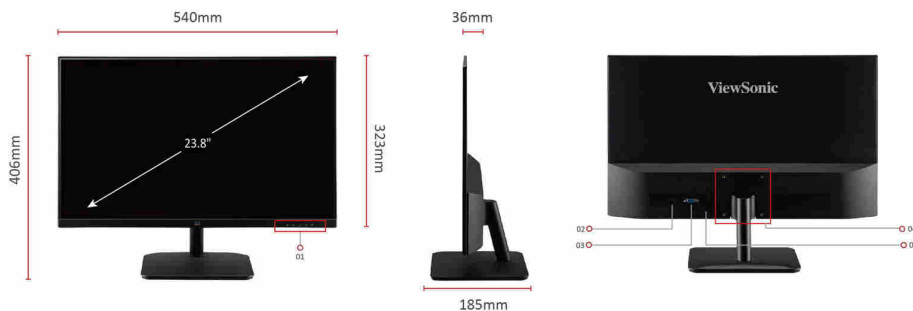

## Product Description

The ViewSonic VA2432-h is a 24" Full HD IPS monitor with HDMI and VGA input for business or home usage. With SuperClear® IPS technology and Full HD resolution, images are clear and detailed from a wide range of viewing angles. The VA2432-h's three-sided frameless bezel design delivers a seamless viewing experience. This monitor provides six ViewMode presets that deliver optimized screen performance in different applications. Eye-Care technology and energy-saving Eco mode help to eliminate eye strain from extended viewing periods. With VESA-compatible mount support, this monitor is easy to setup in any environment.

1. Menu Control Panel
2. HDMI
3. VGA
4. VESA Compatible (Wall Mount 75x75mm)
5. AC IN

Visit Us  [www.viewsonic.com](http://www.viewsonic.com)

**DISPLAY**

Display Size (in.):	24
Viewable Area (in.):	23.8
Panel Type:	IPS Technology
Resolution:	1920 x 1080
Resolution Type:	FHD
Static Contrast Ratio:	1,000:1 (typ)
Dynamic Contrast Ratio:	50M:1
Light Source:	LED
Brightness:	250 cd/m <sup>2</sup> (typ)
Colors:	16.7M
Color Space Support:	8 bit (6 bit + Hi-FRC)
Aspect Ratio:	16:9
Response Time (Typical GTG):	4ms
Viewing Angles:	178° horizontal, 178° vertical
Backlight Life (Hours):	30000 Hrs (Min)
Curvature:	Flat
Refresh Rate (Hz):	75
Blue Light Filter:	Yes
Flicker-Free:	Yes
Color Gamut:	NTSC: 72% size (Typ), sRGB: 104% size (Typ)
Pixel Size:	0.275 mm (H) x 0.275 mm (V)
Surface Treatment:	Anti-Glare, Hard Coating (3H)

**DIMENSIONS (METRIC) (WXHXD)**

Packaging (mm):	600 x 395 x 112
Physical (mm):	540 x 406 x 185
Physical Without Stand (mm):	540 x 322 x 36

**GENERAL**

Regulations:	RoHS, WEEE, BSMI, BIS
PACKAGE CONTENTS:	VA2432-H x1, HDMI Cable (v1.4; Male-Male) x1, AC/DC Adapter x1, Quick Start Guide x1, Power plug x2
Recycle/Disposal:	Please dispose of in accordance with local, state or federal laws.
Warranty:	*Warranty offered may differ from market to market