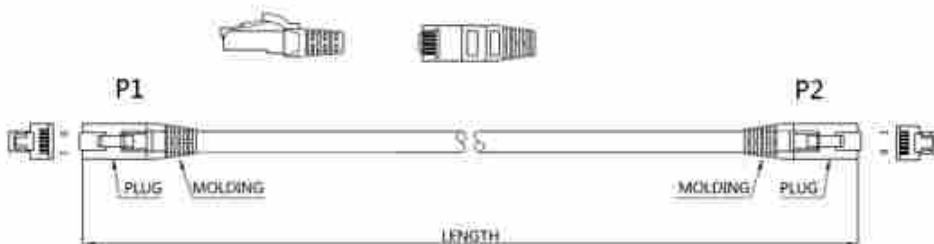

TECHNICAL DRAWING

Intertek

ORDERING INFORMATION

	Pink RAL 4003	Grey RAL 7004	Red RAL 3018	Green RAL 6016	Blue RAL 5012	Yellow RAL 1018	Black RAL 9011	Violet RAL 4005	White RAL 9003	Orange RAL 2012
0.3M	L60-0003	L60-1003	L60-2003	L60-3003	L60-4003	L60-5003	L60-6003	L60-7003	L60-8003	L60-9003
0.5M	L60-0005	L60-1005	L60-2005	L60-3005	L60-4005	L60-5005	L60-6005	L60-7005	L60-8005	L60-9005
1M	L60-0010	L60-1010	L60-2010	L60-3010	L60-4010	L60-5010	L60-6010	L60-7010	L60-8010	L60-9010
1.5M	L60-0015	L60-1015	L60-2015	L60-3015	L60-4015	L60-5015	L60-6015	L60-7015	L60-8015	L60-9015
2M	L60-0020	L60-1020	L60-2020	L60-3020	L60-4020	L60-5020	L60-6020	L60-7020	L60-8020	L60-9020
2.5M		L60-1025	L60-2025	L60-3025	L60-4025	L60-5025				
3M	L60-0030	L60-1030	L60-2030	L60-3030	L60-4030	L60-5030	L60-6030	L60-7030	L60-8030	L60-9030
4M	L60-0040	L60-1040	L60-2040	L60-3040	L60-4040	L60-5040	L60-6040	L60-7040	L60-8040	L60-9040
5M	L60-0050	L60-1050	L60-2050	L60-3050	L60-4050	L60-5050	L60-6050	L60-7050	L60-8050	60-9050
8M	L60-0080	L60-1080	L60-2080	L60-3080	L60-4080	L60-5080	L60-6080	L60-7080	L60-8080	L60-9080
10M	L60-0100	L60-1100	L60-2100	L60-3100	L60-4100	L60-5100	L60-6100	L60-7100	L60-8100	L60-9100
15M	L60-0150	L60-1150	L60-2150	L60-3150	L60-4150	L60-5150	L60-6150	L60-7150	L60-8150	L60-9150
20M	L60-0200	L60-1200	L60-2200	L60-3200	L60-4200	L60-5200	L60-6200	L60-7200	L60-8200	L60-9200