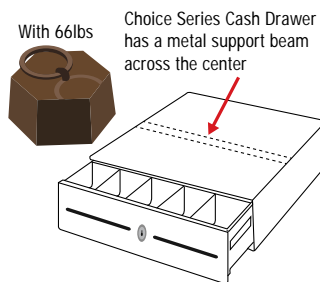

#### CD4-1416

- Medium Size (14" x 16")
- Durable Steel Construction
- Cash Till Options: 4 Bill / 5 Coin, 4 Bill / 8 Coin

#### CD4-1616

- Full Size for High Cash Volume Situations (16" x 16")
- Cash Till Options: 5 Bill / 5 Coin, 5 Bill / 8 Coin, 4 Bill / 8 Coin for Canadian Currency
- 2 Media Slots

2-Color Drawer

5 Bill / 5 Coin Option

Locking Till Cover

Metal Support Beam Position

Hinged Key and Spare Cable