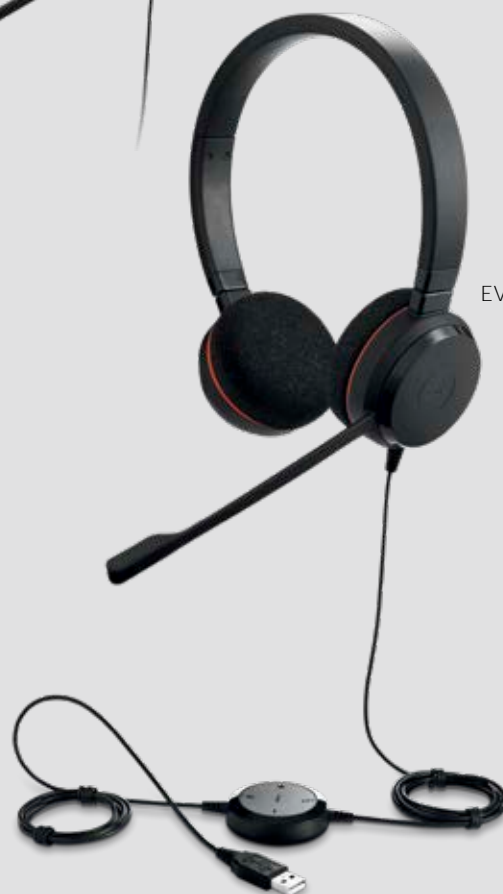

Clearer conversation for greater efficiency

Entry-level professional headset with easy call management and great sound for calls and music.

Manage calls easily

Get easy access to the most used functions, like volume and mute. You can also answer and end calls quickly and easily, directly from the control unit.

Flexible plug-and-play connectivity

Works straight out of the box. Installation is as easy as simply plugging it in to the USB port on your computer. Choose between USB-A and USB-C variants.

All day comfort (Evolve 20SE)

Built for style and comfort with soft leatherette ear cushions. Adjustable headband lets you find the perfect fit.

EVOLVE 20 SE

EVOLVE 20

Connects to*:

* Device dependent

HOW TO CONNECT

Plug the Evolve20/20SE into a USB port on your computer. Choose between USB-A and USB-C variants

Plug the Evolve20/20SE into a USB-A or USB-C port on your mobile devices*

HOW TO USE – CALL MANAGEMENT

FEATURES		BENEFITS
Connectivity	USB-A or USB-C connectivity Certifications	Plug-and-play connectivity to your computer or mobile device* via USB-A or USB-C** Leading UC vendors and Microsoft Teams**
Audio	Microphone Software integration Speakers	Noise-cancelling microphone eliminates background noise Additional features available via Jabra Xpress and Jabra Direct Powerful 28mm speakers deliver richer sound for a more immersive audio experience
Ease of use	Call management All day comfort	Answer/reject calls; increase/decrease speaker volume; mute Foam or leatherette ear cushions** and an on-ear wearing style for all-day comfort
Variants	UC and MS variants Wearing styles	Choose from UC or MS Teams variants Available in stereo and mono variants
Compatibility	Leading UC vendors and Microsoft teams**	