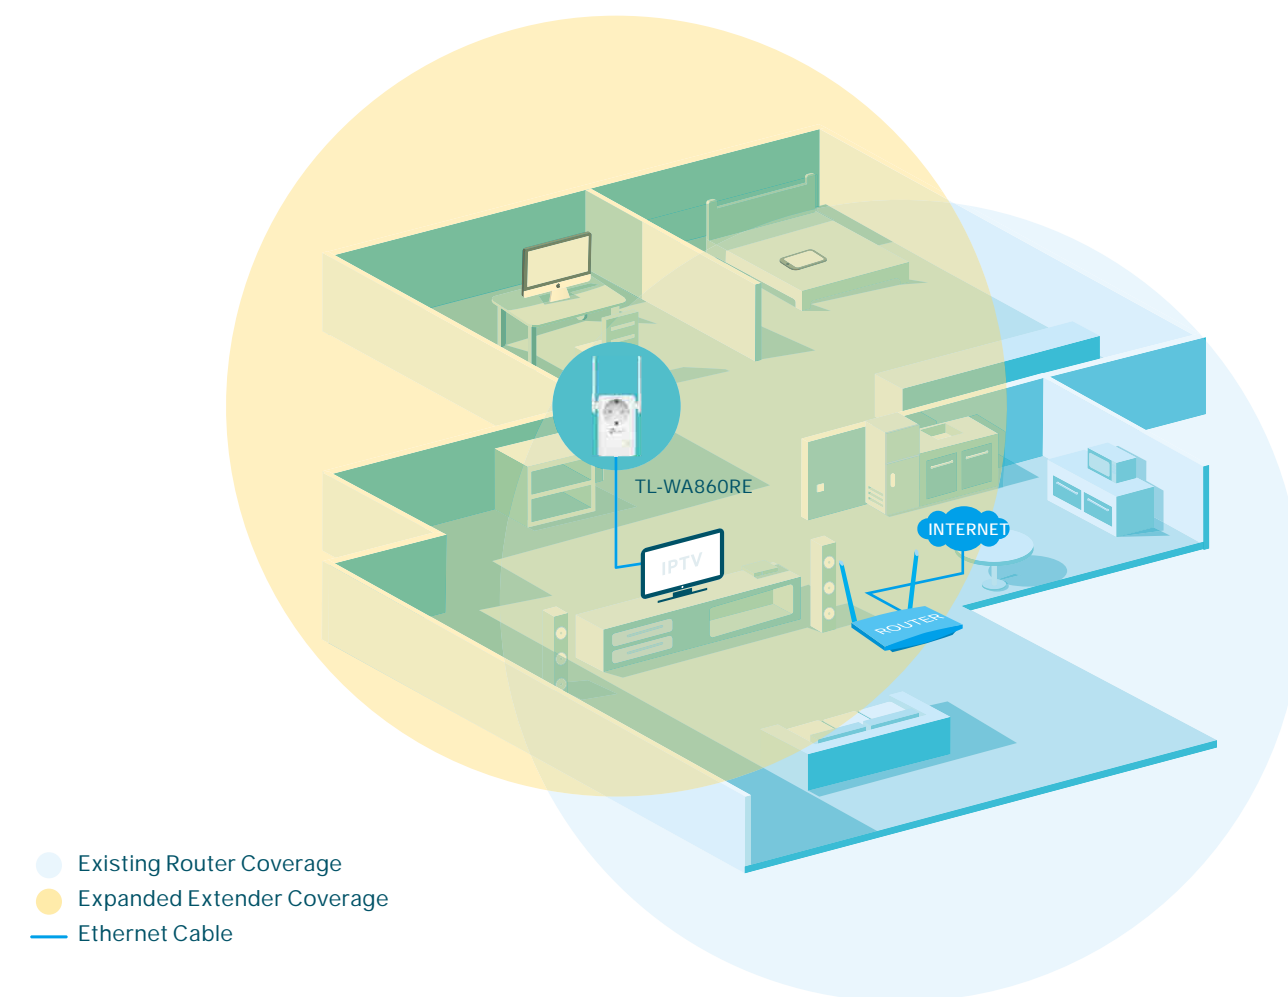

300 Mbps Wi-Fi Range Extender with AC Passthrough

Stable Wi-Fi Extension

TL-WA860RE

Wi-Fi Dead-Zone Killer

Easy Setup via Tether App

Access Point Mode

Highlights

Extend the Range of Your Wi-Fi Network

The 300 Mbps Wi-Fi Range Extender connects to your router wirelessly, strengthening and expanding its signal into areas it can't reach on its own, achieving speed of 300 Mbps.

Perfect Location at a Glimpse

An intelligent signal light helps you quickly find the best location to install the range extender.

Features

Ease of Use

- Compact Wall-Plug Design – Easy to install and move
- Intuitive Web UI – Ensures quick and simple installation without hassle
- Fast Encryption – One-touch WPA wireless security encryption with the WPS button
- Hassle-free Management with Tether App – Network management is made easy with the TP-Link Tether App, available on any Android or iOS device