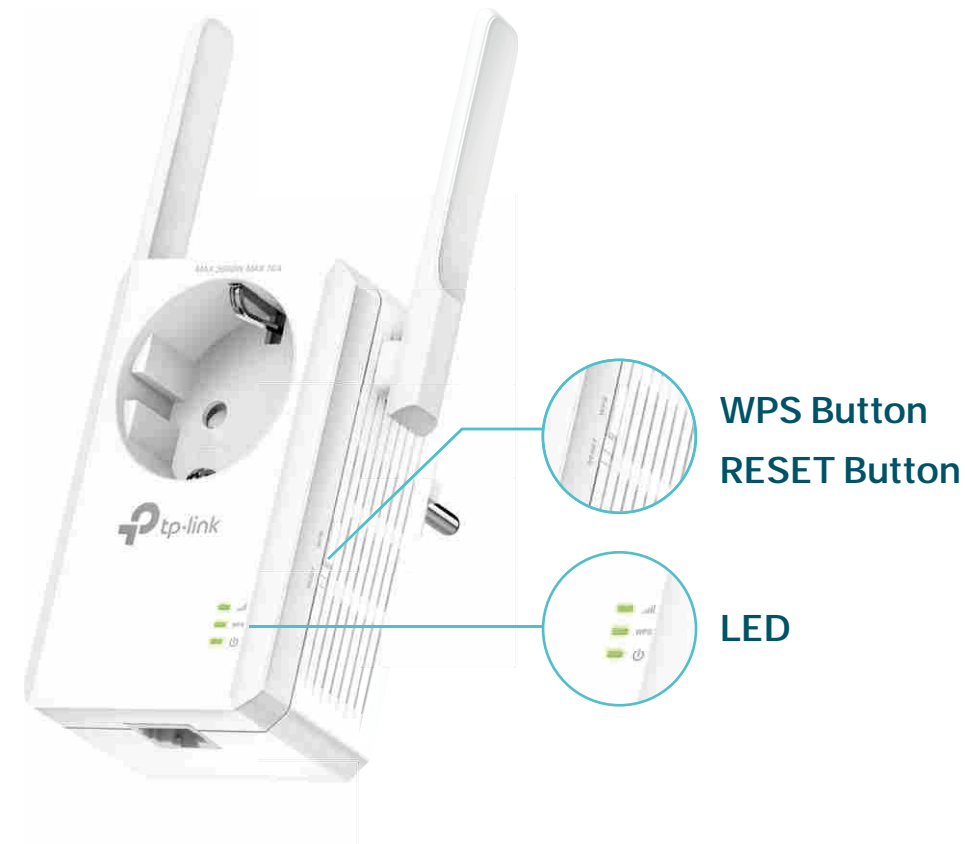

The 300 Mbps Wi-Fi Range Extender connects to your router wirelessly, strengthening and expanding its signal into areas it can't reach on its own, achieving speed of 300 Mbps.

Perfect Location at a Glimpse

An intelligent signal light helps you quickly find the best location to install the range extender.

Features

Ease of Use

- Compact Wall-Plug Design – Easy to install and move
- Intuitive Web UI – Ensures quick and simple installation without hassle
- Fast Encryption – One-touch WPA wireless security encryption with the WPS button
- Hassle-free Management with Tether App – Network management is made easy with the TP-Link Tether App, available on any Android or iOS device

Speed

- Ultimate Wireless Speed – Wireless speed of up to 300 Mbps
- Fast Ethernet Port – Acts as a wireless adapter to connect wired devices

Reliability

- Reliable Connection – Provides stronger connections and broader Wi-Fi coverage.
- Universal Compatibility – Works with any Wi-Fi router

Specifications

Hardware

- Ethernet Port: 1 10/100Mbps RJ45 Port
- Button: WPS Button, RESET Button
- Antenna: 2 External Antennas
- Power Consumption: 3.2W
- Dimensions (L × W × H): 3.74×2.28×1.65 in (95×58×42 mm)