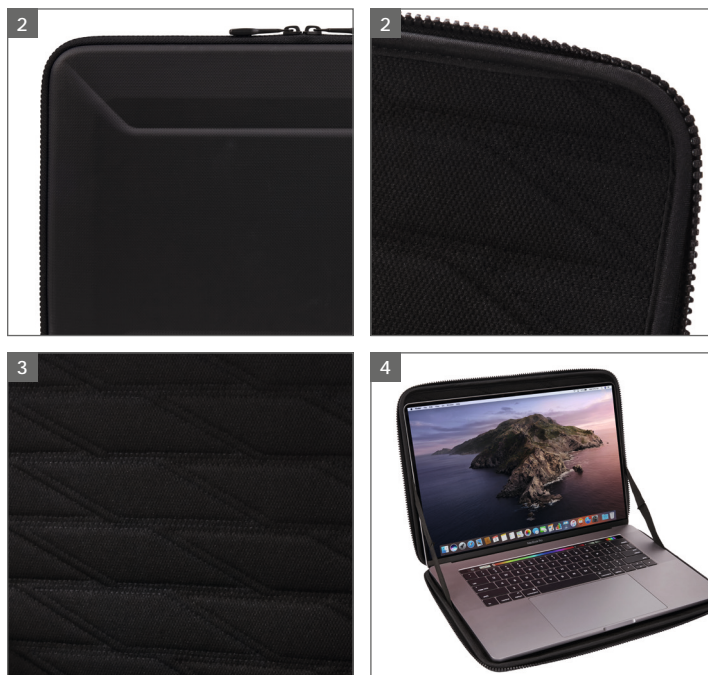

THULE GAUNTLET MACBOOK PRO® SLEEVE 16"

Thule Gauntlet MacBook Pro® Sleeve 16" TGSE2357

A molded, sleek sleeve with rugged protection and in-case usability.

1. Fits a 16" MacBook Pro®/15" MacBook Pro®/14" PC laptop
2. Designed to safeguard device with a rigid exterior and enhanced corner and edge protection
3. Protect hardware from bumps and scratches with padded interior
4. Work directly out of the case thanks to the clamshell design

MODEL NUMBER	UPC / EAN CODE	COLOR
3204523	085854250047	Black
3204524	085854250054	Blue
REPLACES	AVAILABLE DATE	CATEGORY
New	April 1, 2020	Laptop sleeves & cases
EXTERNAL DIMS (LENGTH X DEPTH X HEIGHT)		
15.4 x 1.2 x 11.2 in	39.0 x 3.0 x 28.5 cm	
INTERNAL DIMS (LENGTH X DEPTH X HEIGHT)		
14.1 x 0.6 x 9.7 in	35.8 x 1.6 x 24.6 cm	
IN-PACKAGING DIMS (LENGTH X DEPTH X HEIGHT)		
15.4 x 1.2 x 12.0 in	39.0 x 3.0 x 30.5 cm	
PRODUCT WEIGHT	PRODUCT VOLUME	
1.1 lbs / .50 kg	N/A	
PACKAGING TYPE	PRODUCT MATERIALS	
Hangtag + Internal Hanger	PU	
MASTER CARTON QTY	MASTER CARTON WEIGHT	
4	5.5 lbs / 2.5 kg	
MASTER CARTON DIMS		
15.6 x 5.5 x 13.0 in	39.5 x 14.0 x 33.0 cm	
MASTER CARTON VOLUME		
0.64 cu ft	0.0182 cbm	
COUNTRY OF ORIGIN	WARRANTY	POLY BAG
China	2 years	Yes

KEYWORDS

Thule gauntlet, thule sleeve, macbook sleeve, macbook case, 16 inch macbook sleeve, 16 inch macbook case, 16 inch macbook pro, 15 inch macbook sleeve, 15 inch macbook case, 15 inch macbook pro, macbook pro case, 14 inch laptop case, 14 inch laptop sleeve, 14.1 inch laptop sleeve, 14.1 inch laptop case, macbook pro sleeve, macbook air sleeve, protective laptop sleeve, clamshell sleeve, clamshell case, padded macbook case, padded macbook sleeve