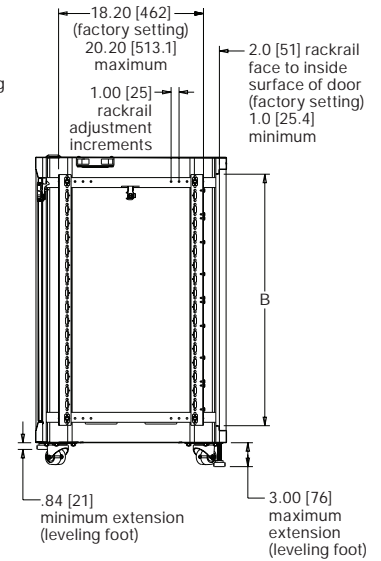

middleatlantic.com | middleatlantic.ca

IRCS Series

basic dimensions

all dimensions in inches unless otherwise noted [all dimensions in brackets are in millimeters]

top view

bottom view

front view

side view

back view

section a-a
front door not shown

Part #	Weight Rating	"A" Overall Height	"B" Front Opening Height	Rackspaces
IRCS-1824	500 lbs/227 kg	38.62 [981]	31.59 [802]	18 [31.50"]
IRCS-2724	750 lbs/340 kg	54.37 [1381]	47.34 [1202]	27 [47.25"]
IRCS-3524	1000 lbs/454 kg	68.37 [1737]	61.34 [1558]	35 [61.25"]
IRCS-4224	1,200 lbs/544 kg	80.62 [2048]	73.59 [1869]	42 [73.50"]