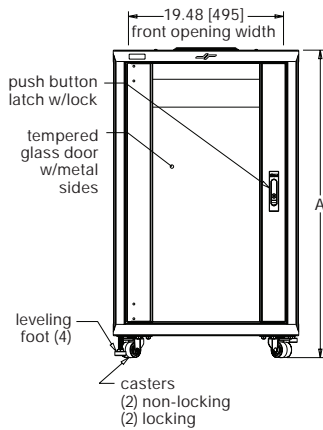

IRCS-4224

specifications:

EIA compliant 19" equipment rack shall be Middle Atlantic Products model #IRCS-__24 (see chart for available models). Overall dimensions of IRCS shall be __mm H x 592mm W" x 610mm D (refer to chart). Useable height of IRCS shall be __ racking spaces, useable depth shall be 513mm. IRCS shall come equipped with two pairs of adjustable steel rackrail with tapped 10-32 mounting holes in universal EIA spacing, black e-coat finish and numbered racking spaces. IRCS shall be of fully welded construction. IRCS shall include locking reversible tempered glass front door with a push-button latch. IRCS shall include solid locking rear and side panels. IRCS shall include locking swivel casters and leveling feet. IRCS shall have a top mounted grommet with an opening of 33mm x 191mm for cable pass through. IRCS shall have a 305mm x 305mm and 33mm x 191mm bottom opening. IRCS shall come preconfigured with shelves and blank panels, please refer to chart. IRCS shall be finished in an environmentally friendly, durable metallic grey powdercoat. Fully welded construction shall provide UL Listed load capacity of ___kg.(refer to chart.) IRCS shall be UL Listed in the US and Canada. IRCS shall be GREENGUARD Indoor Air Quality Certified for Children and Schools. IRCS shall comply with requirements of RoHS EU Directive 2002 / 95 / EC. IRCS shall be manufactured by an ISO 9001 and ISO 14001 registered company. IRCS enclosure shall be warranted to be free from defects in material or workmanship under normal use and conditions for the lifetime of the rack.

middleatlantic.com | middleatlantic.ca

IRCS Series

basic dimensions

all dimensions in inches unless otherwise noted [all dimensions in brackets are in millimeters]

top view

bottom view

front view

side view