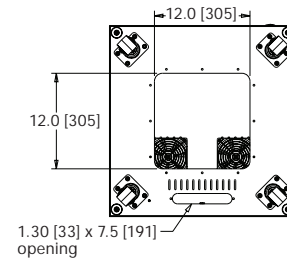

IRCS-4224

specifications:

EIA compliant 19" equipment rack shall be Middle Atlantic Products model #IRCS-__24 (see chart for available models). Overall dimensions of IRCS shall be __mm H x 592mm W" x 610mm D (refer to chart). Useable height of IRCS shall be __ racking spaces, useable depth shall be 513mm. IRCS shall come equipped with two pairs of adjustable steel rackrail with tapped 10-32 mounting holes in universal EIA spacing, black e-coat finish and numbered racking spaces. IRCS shall be of fully welded construction. IRCS shall include locking reversible tempered glass front door with a push-button latch. IRCS shall include solid locking rear and side panels. IRCS shall include locking swivel casters and leveling feet. IRCS shall have a top mounted grommet with an opening of 33mm x 191mm for cable pass through. IRCS shall have a 305mm x 305mm and 33mm x 191mm bottom opening. IRCS shall come preconfigured with shelves and blank panels, please refer to chart. IRCS shall be finished in an environmentally friendly, durable metallic grey powdercoat. Fully welded construction shall provide UL Listed load capacity of ___kg.(refer to chart.) IRCS shall be UL Listed in the US and Canada. IRCS shall be GREENGUARD Indoor Air Quality Certified for Children and Schools. IRCS shall comply with requirements of RoHS EU Directive 2002 / 95 / EC. IRCS shall be manufactured by an ISO 9001 and ISO 14001 registered company. IRCS enclosure shall be warranted to be free from defects in material or workmanship under normal use and conditions for the lifetime of the rack.

middleatlantic.com | middleatlantic.ca

IRCS Series

basic dimensions

all dimensions in inches unless otherwise noted [all dimensions in brackets are in millimeters]

top view

bottom view

front view

side view