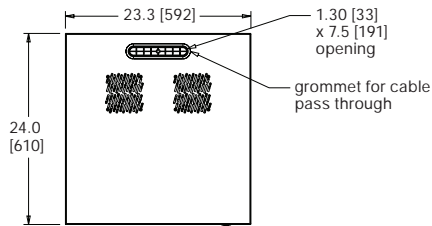

IRCS-4224

specifications:

EIA compliant 19" equipment rack shall be Middle Atlantic Products model #IRCS-__24 (see chart for available models). Overall dimensions of IRCS shall be __mm H x 592mm W" x 610mm D (refer to chart). Useable height of IRCS shall be __ racking spaces, useable depth shall be 513mm. IRCS shall come equipped with two pairs of adjustable steel rackrail with tapped 10-32 mounting holes in universal EIA spacing, black e-coat finish and numbered racking spaces. IRCS shall be of fully welded construction. IRCS shall include locking reversible tempered glass front door with a push-button latch. IRCS shall include solid locking rear and side panels. IRCS shall include locking swivel casters and leveling feet. IRCS shall have a top mounted grommet with an opening of 33mm x 191mm for cable pass through. IRCS shall have a 305mm x 305mm and 33mm x 191mm bottom opening. IRCS shall come preconfigured with shelves and blank panels, please refer to chart. IRCS shall be finished in an environmentally friendly, durable metallic grey powdercoat. Fully welded construction shall provide UL Listed load capacity of ___kg.(refer to chart.) IRCS shall be UL Listed in the US and Canada. IRCS shall be GREENGUARD Indoor Air Quality Certified for Children and Schools. IRCS shall comply with requirements of RoHS EU Directive 2002 / 95 / EC. IRCS shall be manufactured by an ISO 9001 and ISO 14001 registered company. IRCS enclosure shall be warranted to be free from defects in material or workmanship under normal use and conditions for the lifetime of the rack.

middleatlantic.com | middleatlantic.ca

IRCS Series

basic dimensions

all dimensions in inches unless otherwise noted [all dimensions in brackets are in millimeters]

top view

bottom view

front view

side view