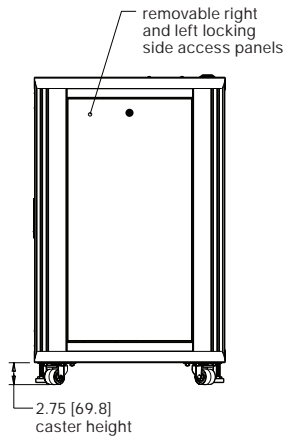

IRCS-4224

specifications:

EIA compliant 19" equipment rack shall be Middle Atlantic Products model #IRCS-__24 (see chart for available models). Overall dimensions of IRCS shall be __mm H x 592mm W" x 610mm D (refer to chart). Useable height of IRCS shall be __ racking spaces, useable depth shall be 513mm. IRCS shall come equipped with two pairs of adjustable steel rackrail with tapped 10-32 mounting holes in universal EIA spacing, black e-coat finish and numbered racking spaces. IRCS shall be of fully welded construction. IRCS shall include locking reversible tempered glass front door with a push-button latch. IRCS shall include solid locking rear and side panels. IRCS shall include locking swivel casters and leveling feet. IRCS shall have a top mounted grommet with an opening of 33mm x 191mm for cable pass through. IRCS shall have a 305mm x 305mm and 33mm x 191mm bottom opening. IRCS shall come preconfigured with shelves and blank panels, please refer to chart. IRCS shall be finished in an environmentally friendly, durable metallic grey powdercoat. Fully welded construction shall provide UL Listed load capacity of ___kg.(refer to chart.) IRCS shall be UL Listed in the US and Canada. IRCS shall be GREENGUARD Indoor Air Quality Certified for Children and Schools. IRCS shall comply with requirements of RoHS EU Directive 2002 / 95 / EC. IRCS shall be manufactured by an ISO 9001 and ISO 14001 registered company. IRCS enclosure shall be warranted to be free from defects in material or workmanship under normal use and conditions for the lifetime of the rack.

middleatlantic.com | middleatlantic.ca

IRCS Series

basic dimensions

all dimensions in inches unless otherwise noted [all dimensions in brackets are in millimeters]

top view

bottom view

front view

side view