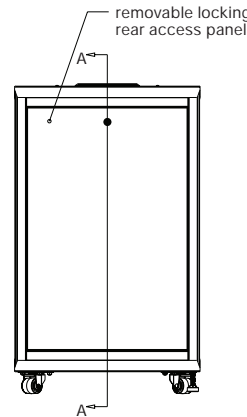

IRCS Series

basic dimensions

all dimensions in inches unless otherwise noted [all dimensions in brackets are in millimeters]

bottom view

front view

back view

Part #	Weight Rating	"A" Overall Height	"B" Front Opening Height	Rackspaces
IRCS-1824	500 lbs/227 kg	38.62 [981]	31.59 [802]	18 [31.50"]
IRCS-2724	750 lbs/340 kg	54.37 [1381]	47.34 [1202]	27 [47.25"]
IRCS-3524	1000 lbs/454 kg	68.37 [1737]	61.34 [1558]	35 [61.25"]
IRCS-4224	1,200 lbs/544 kg	80.62 [2048]	73.59 [1869]	42 [73.50"]

what great systems are built on.™

A brand of **legrand**

Middle Atlantic Products

middleatlantic.com | middleatlantic.ca