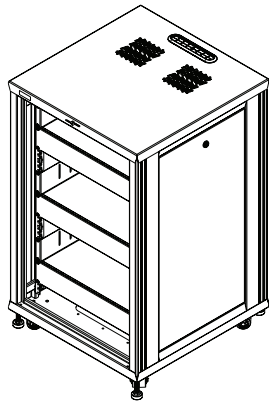

IRCS-4224

specifications:

EIA compliant 19" equipment rack shall be Middle Atlantic Products model #IRCS-__24 (see chart for available models). Overall dimensions of IRCS shall be __mm H x 592mm W" x 610mm D (refer to chart). Useable height of IRCS shall be __ racking spaces, useable depth shall be 513mm. IRCS shall come equipped with two pairs of adjustable steel rackrail with tapped 10-32 mounting holes in universal EIA spacing, black e-coat finish and numbered racking spaces. IRCS shall be of fully welded construction. IRCS shall include locking reversible tempered glass front door with a push-button latch. IRCS shall include solid locking rear and side panels. IRCS shall include locking swivel casters and leveling feet. IRCS shall have a top mounted grommet with an opening of 33mm x 191mm for cable pass through. IRCS shall have a 305mm x 305mm and 33mm x 191mm bottom opening. IRCS shall come preconfigured with shelves and blank panels, please refer to chart. IRCS shall be finished in an environmentally friendly, durable metallic grey powdercoat. Fully welded construction shall provide UL Listed load capacity of ___kg.(refer to chart.) IRCS shall be UL Listed in the US and Canada. IRCS shall be GREENGUARD Indoor Air Quality Certified for Children and Schools. IRCS shall comply with requirements of RoHS EU Directive 2002 / 95 / EC. IRCS shall be manufactured by an ISO 9001 and ISO 14001 registered company. IRCS enclosure shall be warranted to be free from defects in material or workmanship under normal use and conditions for the lifetime of the rack.

what great systems are built on.™

A brand of **legrand**

Middle Atlantic Products

middleatlantic.com | middleatlantic.ca

IRCS Series

basic dimensions

all dimensions in inches unless otherwise noted [all dimensions in brackets are in millimeters]