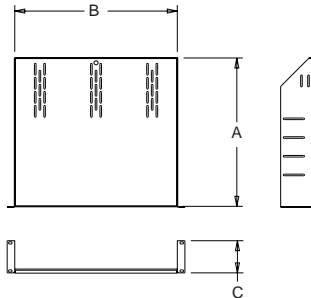

IRCS-3524

factory configuration
 (5) 2 space 16" [406] deep shelves
 (1) 2 space 18" [457] deep shelf
 (1) 3 space 20" [507] deep shelf
 (7) 1 space blank panels

IRCS-4224

factory configuration
 (5) 2 space 16" [406] deep shelves
 (2) 2 space 18" [457] deep shelves
 (2) 3 space 20" [507] deep shelves
 (9) 1 space blank panels

equipment shelf

Shelf Size	Weight Rating	"A" Usable Depth	"B" Usable Width	Rack Spaces
2 SP 16" shelf	50 lbs	15.86 [403]	17.38 [441]	2
2 SP 18" shelf	50 lbs	17.86 [454]	17.38 [441]	2
3 SP 20" shelf	100 lbs	19.86 [504]	17.38 [441]	3