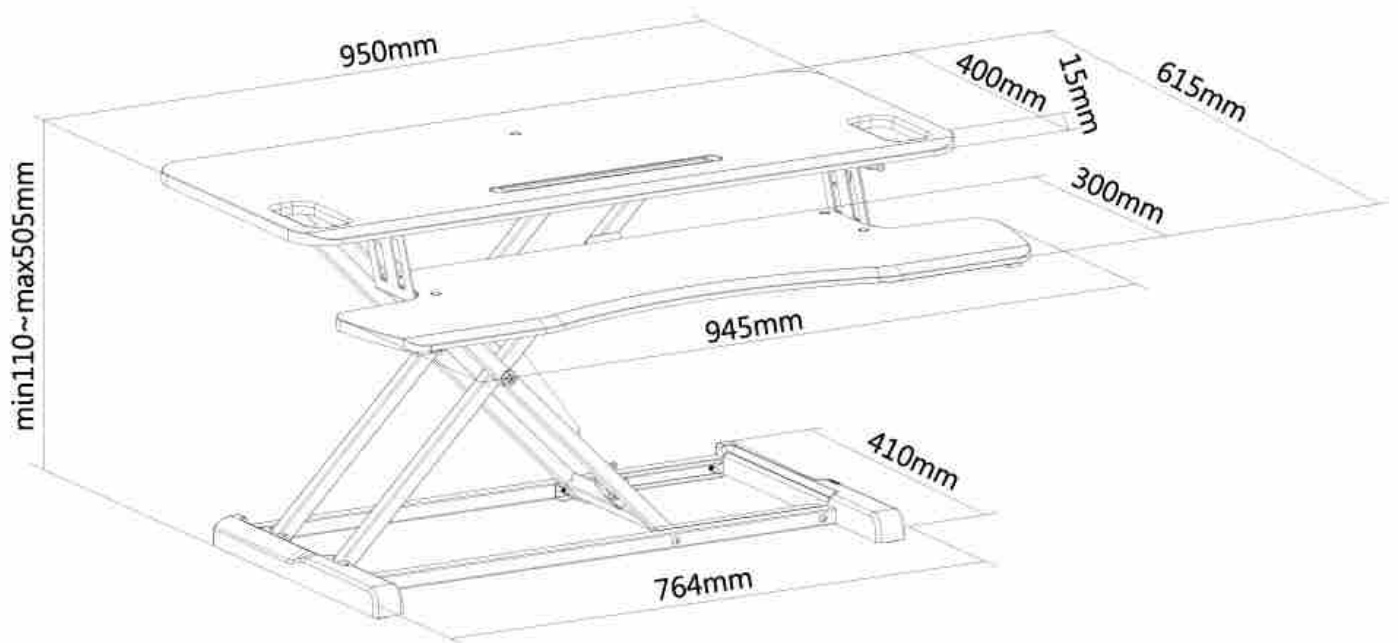

NS-WS300BLACK

NEOMOUNTS SIT-STAND WORKSTATION

Neomounts