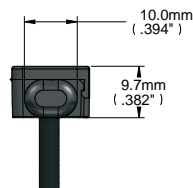

PHYSICAL SPECIFICATIONS

Connector-1 (source end)	Male HDMI type-A 24K gold plated (pluggable) / Male HDMI type D
Connector-2 (display end)	Male HDMI type-A 24K gold plated (pluggable) / Male HDMI type D
Cable Structure	Hybrid Optical Fiber Cable
Fiber Optic A	Multi-mode Fiber
Conductors B	6x28AWG (7/0.127mm)
Outer Sheath Material C	Low smoke & halogen free
Outer Sheath Color	Black
Outer Sheath Diameter	3.4mm
Cable Bending Radius	6mm
Connector Max. Pulling Strength	22lbs/10kg
Max. Compression Load Resistance	500N (50kg, 110lbs)

OUTLINE DIMENSIONS

Pulling Capsule Dimensions

ORDERING INFORMATION

Low Smoke & Halogen Free

MODEL	DESCRIPTION	LENGTH	GROSS WEIGHT
CLS-AOCH/60-33	Active Optical UHD Pluggable HDMI Cable – LSHF	33ft/10.00m	0.79lbs/0.36kg
CLS-AOCH/60-50	Active Optical UHD Pluggable HDMI Cable – LSHF	50ft/15.20m	1.01lbs/0.46kg
CLS-AOCH/60-66	Active Optical UHD Pluggable HDMI Cable – LSHF	66ft/20.00m	1.21lbs/0.55kg
CLS-AOCH/60-98	Active Optical UHD Pluggable HDMI Cable – LSHF	98ft/30.00m	1.65lbs/0.75kg
CLS-AOCH/60-131	Active Optical UHD Pluggable HDMI Cable – LSHF	131ft/40.00m	2.07lbs/0.94kg
CLS-AOCH/60-164	Active Optical UHD Pluggable HDMI Cable – LSHF	164ft/50.00m	2.62lbs/1.19kg
CLS-AOCH/60-197	Active Optical UHD Pluggable HDMI Cable – LSHF	197ft/60.00m	3.04lbs/1.38kg
CLS-AOCH/60-230	Active Optical UHD Pluggable HDMI Cable – LSHF	230ft/70.00m	3.46lbs/1.57kg
CLS-AOCH/60-262	Active Optical UHD Pluggable HDMI Cable – LSHF	262ft/80.00m	3.90lbs/1.77kg
CLS-AOCH/60-295	Active Optical UHD Pluggable HDMI Cable – LSHF	295ft/90.00m	4.32lbs/1.96kg
CLS-AOCH/60-328	Active Optical UHD Pluggable HDMI Cable – LSHF	328ft/100.00m	4.74lbs/2.15kg