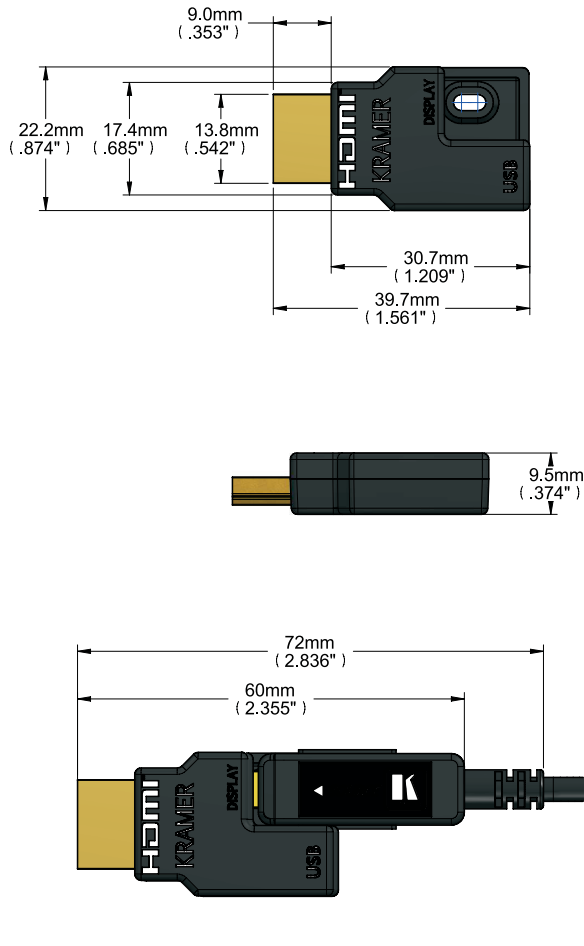

OUTLINE DIMENSIONS