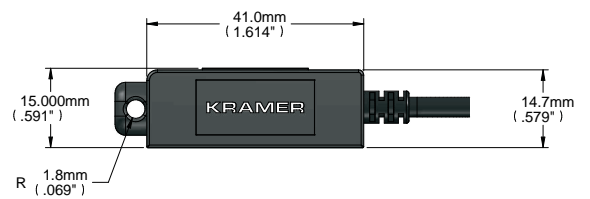

PHYSICAL SPECIFICATIONS

Connector-1 (source end)	Male HDMI type-A 24K gold plated (pluggable) / Male HDMI type D
Connector-2 (display end)	Male HDMI type-A 24K gold plated (pluggable) / Male HDMI type D
Cable Structure	Hybrid Optical Fiber Cable
Fiber Optic A	Multi-mode Fiber
Conductors B	6x28AWG (7/0.127mm)
Outer Sheath Material C	Low smoke & halogen free
Outer Sheath Color	Black
Outer Sheath Diameter	3.4mm
Cable Bending Radius	6mm
Connector Max. Pulling Strength	22lbs/10kg
Max. Compression Load Resistance	500N (50kg, 110lbs)

POWER SPECIFICATIONS

Power Supply	Connect the supplied USB cable to an external USB power source
Power Consumption	0.75W max

REGULATORY

LSHF (compliance)	IEC 60332-1, IEC 60754-1, IEC 61034-2
RoHS	2011/65/ EU

OUTLINE DIMENSIONS

Pulling Capsule Dimensions

ORDERING INFORMATION

Low Smoke & Halogen Free

MODEL	DESCRIPTION	LENGTH	GROSS WEIGHT
CLS-AOCH/60-33	Active Optical UHD Pluggable HDMI Cable – LSHF	33ft/10.00m	0.79lbs/0.36kg
CLS-AOCH/60-50	Active Optical UHD Pluggable HDMI Cable – LSHF	50ft/15.20m	1.01lbs/0.46kg
CLS-AOCH/60-66	Active Optical UHD Pluggable HDMI Cable – LSHF	66ft/20.00m	1.21lbs/0.55kg
CLS-AOCH/60-98	Active Optical UHD Pluggable HDMI Cable – LSHF	98ft/30.00m	1.65lbs/0.75kg
CLS-AOCH/60-131	Active Optical UHD Pluggable HDMI Cable – LSHF	131ft/40.00m	2.07lbs/0.94kg
CLS-AOCH/60-164	Active Optical UHD Pluggable HDMI Cable – LSHF	164ft/50.00m	2.62lbs/1.19kg
CLS-AOCH/60-197	Active Optical UHD Pluggable HDMI Cable – LSHF	197ft/60.00m	3.04lbs/1.38kg
CLS-AOCH/60-230	Active Optical UHD Pluggable HDMI Cable – LSHF	230ft/70.00m	3.46lbs/1.57kg
CLS-AOCH/60-262	Active Optical UHD Pluggable HDMI Cable – LSHF	262ft/80.00m	3.90lbs/1.77kg
CLS-AOCH/60-295	Active Optical UHD Pluggable HDMI Cable – LSHF	295ft/90.00m	4.32lbs/1.96kg
CLS-AOCH/60-328	Active Optical UHD Pluggable HDMI Cable – LSHF	328ft/100.00m	4.74lbs/2.15kg