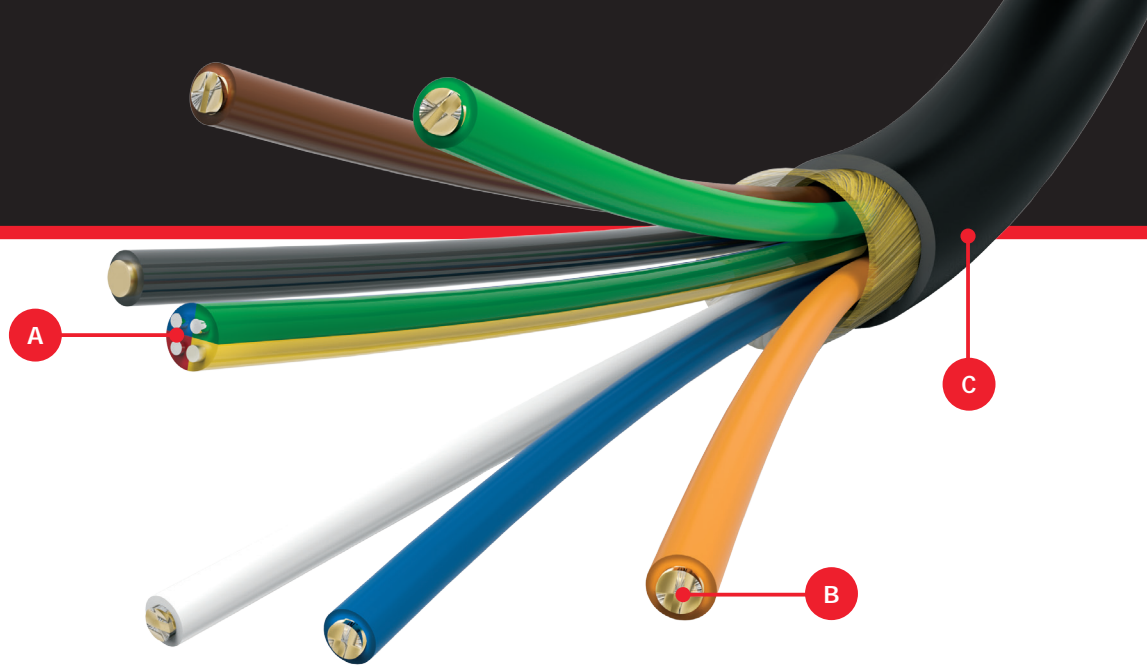

CABLE SPECIFICATIONS

AUDIO & VIDEO SPECIFICATIONS

Video Resolution	Up to 4K@60Hz 4:4:4 across all lengths
Data Rate (max)	Up to 18 Gbps
Supported Color Spaces	RGB, YCbCr, xvYCC, Adobe sRGB, sYCC601
Embedded Audio	Dolby Digital Plus, Dolby TrueHD, DTS-HD Master Audio™, DVD Audio, SA-CD
HDMI Support	HDCP 2.2, HDR, EDID and CEC

PHYSICAL SPECIFICATIONS

Connector-1 (source end)	Male HDMI type-A 24K gold plated (pluggable) / Male HDMI type D
Connector-2 (display end)	Male HDMI type-A 24K gold plated (pluggable) / Male HDMI type D
Cable Structure	Hybrid Optical Fiber Cable
Fiber Optic A	Multi-mode Fiber
Conductors B	6x28AWG (7/0.127mm)
Outer Sheath Material C	Low smoke & halogen free
Outer Sheath Color	Black
Outer Sheath Diameter	3.4mm
Cable Bending Radius	6mm
Connector Max. Pulling Strength	22lbs/10kg
Max. Compression Load Resistance	500N (50kg, 110lbs)

POWER SPECIFICATIONS

Power Supply	Connect the supplied USB cable to an external USB power source
Power Consumption	0.75W max

REGULATORY

LSHF (compliance)	IEC 60332-1, IEC 60754-1, IEC 61034-2
RoHS	2011/65/ EU