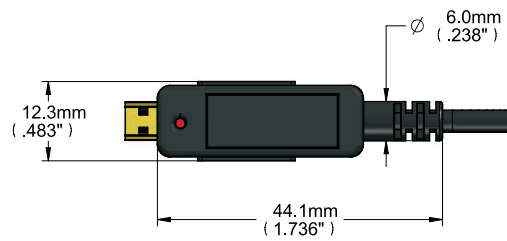

OUTLINE DIMENSIONS