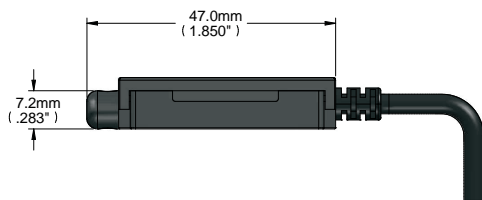

PHYSICAL SPECIFICATIONS

Connector-1 (source end)	Male HDMI type-A 24K gold plated (pluggable) / Male HDMI type D
Connector-2 (display end)	Male HDMI type-A 24K gold plated (pluggable) / Male HDMI type D
Cable Structure	Hybrid Optical Fiber Cable
Fiber Optic A	Multi-mode Fiber
Conductors B	6x28AWG (7/0.127mm)
Outer Sheath Material C	Low smoke & halogen free
Outer Sheath Color	Black
Outer Sheath Diameter	3.4mm
Cable Bending Radius	6mm
Connector Max. Pulling Strength	22lbs/10kg
Max. Compression Load Resistance	500N (50kg, 110lbs)

POWER SPECIFICATIONS

Power Supply	Connect the supplied USB cable to an external USB power source
Power Consumption	0.75W max

REGULATORY

LSHF (compliance)	IEC 60332-1, IEC 60754-1, IEC 61034-2
RoHS	2011/65/ EU

OUTLINE DIMENSIONS

Pulling Capsule Dimensions

ORDERING INFORMATION

Low Smoke & Halogen Free

MODEL	DESCRIPTION	LENGTH	GROSS WEIGHT
CLS-AOCH/60-33	Active Optical UHD Pluggable HDMI Cable – LSHF	33ft/10.00m	0.79lbs/0.36kg
CLS-AOCH/60-50	Active Optical UHD Pluggable HDMI Cable – LSHF	50ft/15.20m	1.01lbs/0.46kg
CLS-AOCH/60-66	Active Optical UHD Pluggable HDMI Cable – LSHF	66ft/20.00m	1.21lbs/0.55kg
CLS-AOCH/60-98	Active Optical UHD Pluggable HDMI Cable – LSHF	98ft/30.00m	1.65lbs/0.75kg
CLS-AOCH/60-131	Active Optical UHD Pluggable HDMI Cable – LSHF	131ft/40.00m	2.07lbs/0.94kg
CLS-AOCH/60-164	Active Optical UHD Pluggable HDMI Cable – LSHF	164ft/50.00m	2.62lbs/1.19kg
CLS-AOCH/60-197	Active Optical UHD Pluggable HDMI Cable – LSHF	197ft/60.00m	3.04lbs/1.38kg
CLS-AOCH/60-230	Active Optical UHD Pluggable HDMI Cable – LSHF	230ft/70.00m	3.46lbs/1.57kg
CLS-AOCH/60-262	Active Optical UHD Pluggable HDMI Cable – LSHF	262ft/80.00m	3.90lbs/1.77kg
CLS-AOCH/60-295	Active Optical UHD Pluggable HDMI Cable – LSHF	295ft/90.00m	4.32lbs/1.96kg
CLS-AOCH/60-328	Active Optical UHD Pluggable HDMI Cable – LSHF	328ft/100.00m	4.74lbs/2.15kg