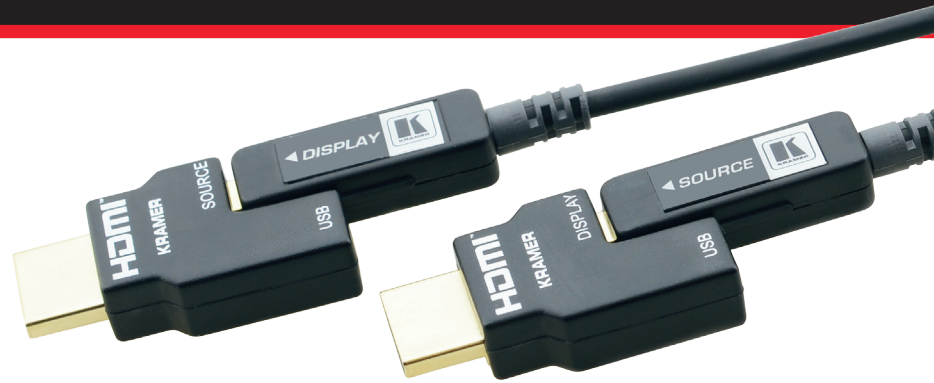

CLS-AOCH/60

Active Optical
UHD Pluggable HDMI Cable

LOW SMOKE & HALOGEN FREE

Kramer's AOCH/60 is a state of the art Active Optical HDMI Cable for running 4K UHD HDMI 2.0 signals, 4K@60Hz (4:4:4) UHD, over long distances up to 100 meter (328 ft), in a simple & practical way.

This Hybrid-Fiber Cable HDMI ends can quickly detach, offering a much smaller head that can be run through conduit or other tight spaces with the Included pulling capsule, they are also interchangeable. DVI ends can be purchased separately.

The AOCH/60 cables are thinner, lighter and more flexible than copper or even standard optical cables while providing transparent EDID, HDCP and HDR support without signal attenuation and also provide reduced risk of EMI and RFI interference which provides a perfect solution for critical AV installations that demand the highest signal integrity.

Features

- Video Resolution – Up to 4K@60Hz 4:4:4
- High Data Transfer Rate – Up to 18Gbps
- Embedded Audio – PCM 8-channel, Dolby Digital True HD and DTS-HD Master Audio
- HDMI support - HDCP 2.2 ,HDR (High dynamic range), EDID and CEC
- High-quality connectors – 24K gold-plated, corrosion-resistant and best possible connectivity
- Reduced EMI and RFI
- Thin Construction – 3.4mm (0.13") diameter
- Jacket Construction – Low smoke & halogen free
- RoHS 2011/65/EU compliant
- Varied Selection of Lengths – Available in versions from 10 to 100m (33 to 328ft)