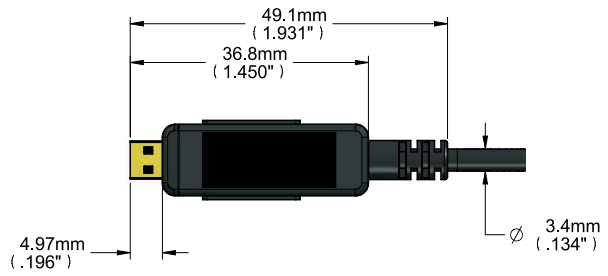

OUTLINE DIMENSIONS