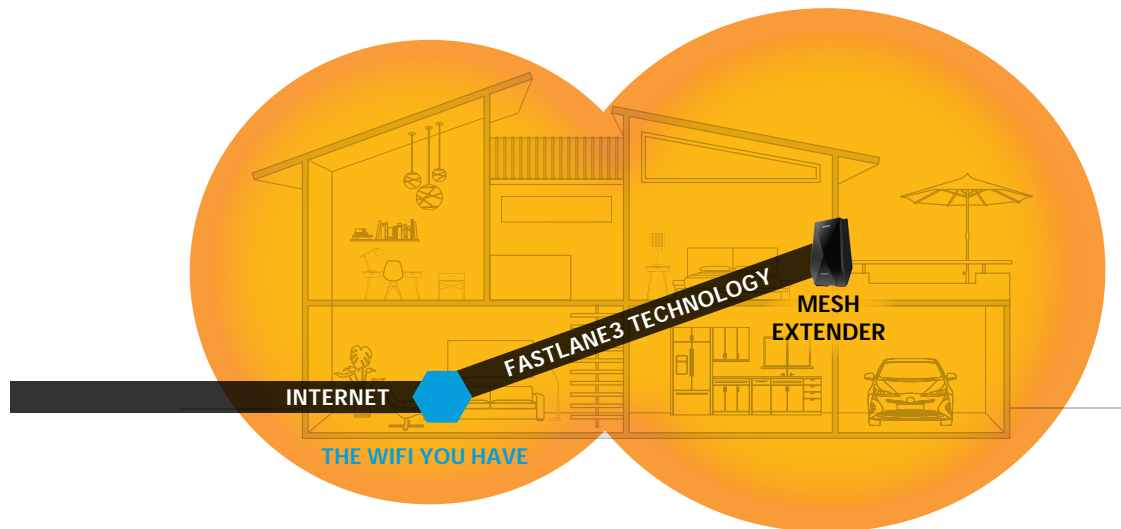

The NETGEAR patented FastLane3 Technology is comprised of Tri-band WiFi that creates a dedicated WiFi link between the extender and router and an optimized antenna design in the extender, giving you more speed to more devices. These combined elements create a powerful solution to extend WiFi throughout your home.

FASTLANE	FASTLANE3 Technology
This feature maximizes performance by limiting devices to a specific band. Front haul is always one band, however the backhaul is not always 5GHz.	This feature maximizes performance by limiting devices to a specific band. Front haul has two bands, backhaul is usually 5GHz. This ensures that all your devices operating on 5GHz network have a dedicated WiFi connection.
FastLane needs to be enabled in the GUI.	In Nighthawk X6 Tri-band WiFi range extender FastLane3 Technology is automatically enabled.
Use case: More bandwidth for more devices.	Use case: Enhances your gaming and streaming experience.

More Coverage. Smart Roaming. One WiFi Name.

Up to 100% faster than Dual-Band Range Extenders†