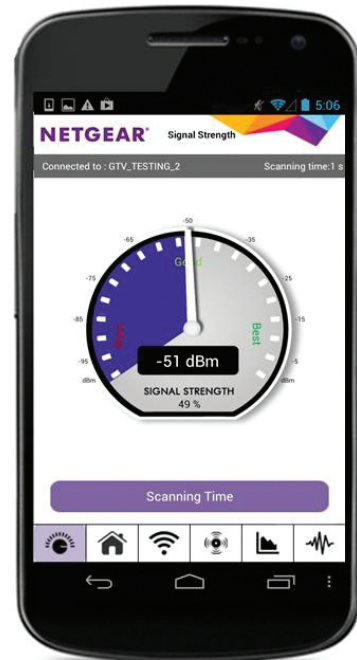

FASTLANE	FASTLANE3 Technology
This feature maximizes performance by limiting devices to a specific band. Front haul is always one band, however the backhaul is not always 5GHz.	This feature maximizes performance by limiting devices to a specific band. Front haul has two bands, backhaul is usually 5GHz. This ensures that all your devices operating on 5GHz network have a dedicated WiFi connection.
FastLane needs to be enabled in the GUI.	In Nighthawk X6 Tri-band WiFi range extender FastLane3 Technology is automatically enabled.
Use case: More bandwidth for more devices.	Use case: Enhances your gaming and streaming experience.

More Coverage. Smart Roaming. One WiFi Name.

Up to 100% faster than Dual-Band Range Extenders†

WiFi Analytics App

How strong is your WiFi signal? Use the NETGEAR WiFi Analytics app & get advanced analytics to optimize your existing or newly extended WiFi network. Check your network status, WiFi signal strength, identify crowded WiFi channels & much more!

Here's what you can do with the WiFi Analytics App!

- Get a network status overview
- Check WiFi signal strength
- Measure WiFi channel interference
- Keep track of WiFi strength by location
- and more...

Scan to install app

P C

- Nighthawk® X6 AC2200 Tri-band WiFi Mesh Extender (EX7700)
- Quick start guide
- Power adapter

P S

- Dimensions: 7.85 x 6.07 x 2.14 in (199 x 154 x 54 mm)
- Weight: 1.17lb (0.53kg)