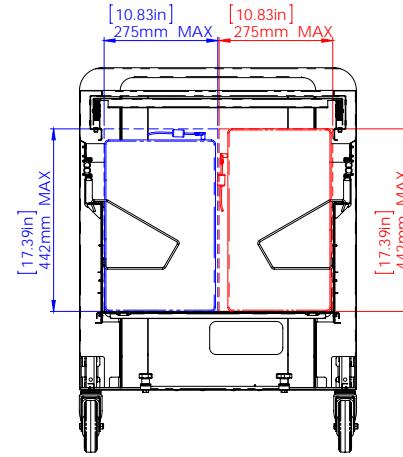

Wire Rack Device Compatibility Guide

How to Check Your Device's Compatibility:

1. 1 Check where the power inlet is located on your device. Is it on the **side** or **rear**?

1. 2 Check device dimensions:
   - Use the **blue** measurements on the Cart drawings to the right if the power inlet is on the **side** of your device.
   - Use the **red** measurements on the Cart drawings to the right if the power inlet is on the **rear** of your device.

1. 3 If your device is smaller than the measurements shown, your device is compatible.

Carrier 30

Device Rack	Cart Compatibility	Rack MFR Code & Description	Max Device Dimensions with Power Cable
Carrier 20 Device Rack	10131	10150: 10 slot device rack pair / 20 devices per cart	475mm x 274mm x 33mm • 18.7" x 10.8" x 1.3"
Carrier 30 Device Racks	10006, 10008, 10137	10106: 15 slot device rack pair / 30 devices per cart	442mm x 275mm x 33.5mm • 17.39" x 10.83" x 1.31"
	10006, 10008, 10137	10107: 13 slot device rack pair / 26 devices per cart	442mm x 275mm x 40mm • 17.39" x 10.83" x 1.57"
Carrier 40 Device Racks	10143	10108: 20 slot device rack pair / 40 devices per cart	454mm x 275mm x 32.5mm • 17.86" x 10.83" x 1.28"
	10143	10109: 18 slot device rack pair / 36 devices per cart	454mm x 275mm x 35.5mm • 17.86" x 10.83" x 1.397"

www.lockncharge.com/eu

Phone: +44 (0) 208 441 4107 | europesupport@lockncharge.com