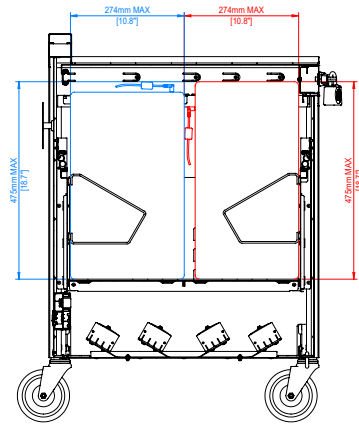

1. 2 Check device dimensions:
   - Use the **blue** measurements on the Cart drawings to the right if the power inlet is on the **side** of your device.
   - Use the **red** measurements on the Cart drawings to the right if the power inlet is on the **rear** of your device.

1. 3 If your device is smaller than the measurements shown, your device is compatible.

Carrier 20