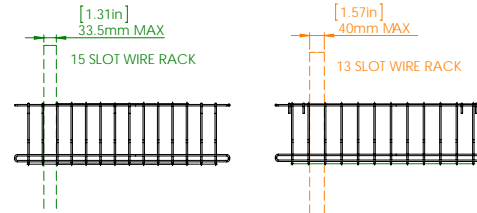

Wire Rack Device Compatibility Guide

How to Check Your Device's Compatibility:

1. 1 Check where the power inlet is located on your device. Is it on the **side** or **rear**?

1. 2 Check device dimensions:
   - Use the **blue** measurements on the Cart drawings to the right if the power inlet is on the **side** of your device.
   - Use the **red** measurements on the Cart drawings to the right if the power inlet is on the **rear** of your device.

1. 3 If your device is smaller than the measurements shown, your device is compatible.

Carrier 30

Device Rack	Cart Compatibility	Rack MFR Code & Description	Max Device Dimensions with Power Cable
Carrier 20 Device Rack	10131	10150: 10 slot device rack pair / 20 devices per cart	475mm x 274mm x 33mm • 18.7" x 10.8" x 1.3"
Carrier 30 Device Racks	10006, 10008, 10137	10106: 15 slot device rack pair / 30 devices per cart	442mm x 275mm x 33.5mm • 17.39" x 10.83" x 1.31"
	10006, 10008, 10137	10107: 13 slot device rack pair / 26 devices per cart	442mm x 275mm x 40mm • 17.39" x 10.83" x 1.57"
Carrier 40 Device Racks	10143	10108: 20 slot device rack pair / 40 devices per cart	454mm x 275mm x 32.5mm • 17.86" x 10.83" x 1.28"
	10143	10109: 18 slot device rack pair / 36 devices per cart	454mm x 275mm x 35.5mm • 17.86" x 10.83" x 1.397"

www.lockncharge.com/eu

Phone: +44 (0) 208 441 4107 | europesupport@lockncharge.com