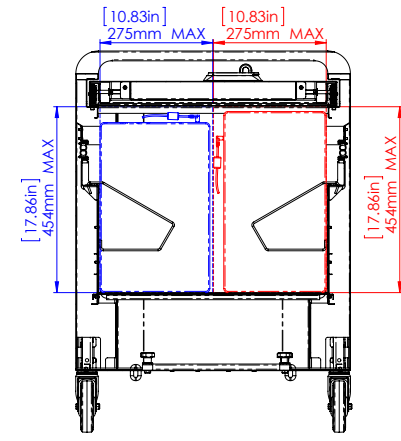

Carrier 40

Device Rack	Cart Compatibility	Rack MFR Code & Description	Max Device Dimensions with Power Cable
Carrier 20 Device Rack	10131	10150: 10 slot device rack pair / 20 devices per cart	475mm x 274mm x 33mm • 18.7" x 10.8" x 1.3"
Carrier 30 Device Racks	10006, 10008, 10137	10106: 15 slot device rack pair / 30 devices per cart	442mm x 275mm x 33.5mm • 17.39" x 10.83" x 1.31"
	10006, 10008, 10137	10107: 13 slot device rack pair / 26 devices per cart	442mm x 275mm x 40mm • 17.39" x 10.83" x 1.57"
Carrier 40 Device Racks	10143	10108: 20 slot device rack pair / 40 devices per cart	454mm x 275mm x 32.5mm • 17.86" x 10.83" x 1.28"
	10143	10109: 18 slot device rack pair / 36 devices per cart	454mm x 275mm x 35.5mm • 17.86" x 10.83" x 1.397"

www.lockncharge.com/eu

Phone: +44 (0) 208 441 4107 | europesupport@lockncharge.com