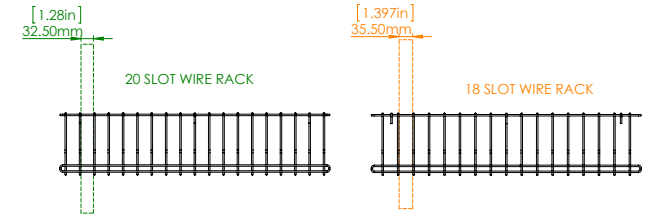

Device Rack	Cart Compatibility	Rack MFR Code & Description	Max Device Dimensions with Power Cable
Carrier 20 Device Rack	10131	10150: 10 slot device rack pair / 20 devices per cart	475mm x 274mm x 33mm • 18.7" x 10.8" x 1.3"
Carrier 30 Device Racks	10006, 10008, 10137	10106: 15 slot device rack pair / 30 devices per cart	442mm x 275mm x 33.5mm • 17.39" x 10.83" x 1.31"
	10006, 10008, 10137	10107: 13 slot device rack pair / 26 devices per cart	442mm x 275mm x 40mm • 17.39" x 10.83" x 1.57"
Carrier 40 Device Racks	10143	10108: 20 slot device rack pair / 40 devices per cart	454mm x 275mm x 32.5mm • 17.86" x 10.83" x 1.28"
	10143	10109: 18 slot device rack pair / 36 devices per cart	454mm x 275mm x 35.5mm • 17.86" x 10.83" x 1.397"

www.lockncharge.com/eu

Phone: +44 (0) 208 441 4107 | europesupport@lockncharge.com