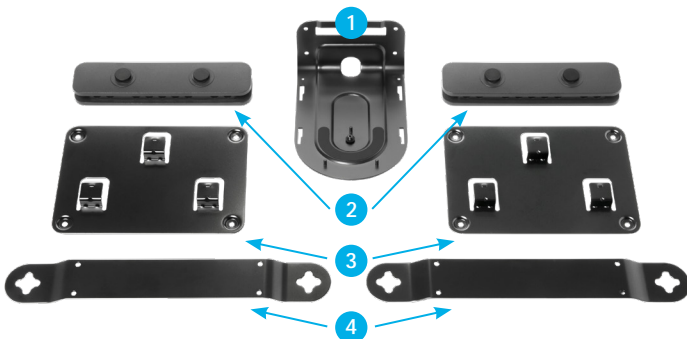

RALLY MIC POD

- 1 Four microphones with eight beamforming elements provide a 15 ft (4.5m) pickup range
- 2 9.6 ft (2.95m) cable connects to Rally Table Hub, Rally Mic Pod Hub, or another Mic Pod
- 3 Mute button with LED status indicator
- 4 Technical fabric resists dirt and fingerprints
- 5 Input to daisy chain with another Mic Pod

RALLY MIC POD HUB

- 1 Three inputs for Mic Pods or additional Hubs
- 2 Single-cable connections to Mic Pods for clean cabling and ease of placement
- 3 Under-table mounting hardware included
- 4 9.6 ft (2.95m) cable connects to another Mic Pod Hub or the Rally Table Hub

RALLY SPEAKER

- 1 Premium materials in slate gray complement high-style meeting rooms
- 2 Anti-vibration enclosure eliminates buzzing and interference
- 3 3 in (76mm) speaker driver delivers rich, clear sound
- 4 Patent-pending suspension system isolates vibration within the enclosure
- 5 Acoustically transparent fabric for good looks and clear sound
- 6 A single 9.6 ft (2.95m) Mini-XLR cable connects to Rally Display Hub for both signal and power

RALLY MOUNTING KIT

- 1 Invertible camera bracket supports wall mounting and near-ceiling installation
- 2 Cable retainers for Table Hub and Display Hub keeps cables plugged in
- 3 Ventilated brackets secure Hubs under the table or to the wall
- 4 Low-profile speaker brackets for a floating appearance