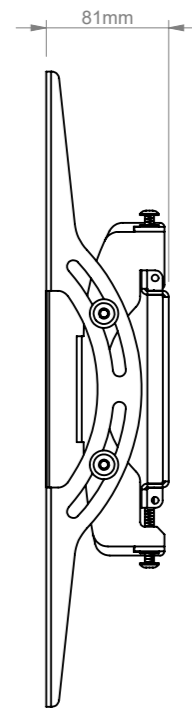

THE INFORMATION CONTAINED IN THIS DRAWING IS THE SOLE PROPERTY OF B-TECH INTERNATIONAL DESIGN AND MANUFACTURING LIMITED, ANY REPRODUCTION IN PART OR WHOLE WITHOUT THE WRITTEN PERMISSION OF B-TECH INTERNATIONAL DESIGN AND MANUFACTURING LIMITED IS PROHIBITED.

+15° tilt

-15° tilt

B-Tech International Design and Manufacturing Limited		B-Tech No: BT8431
Part of the B-Tech International Group of Companies		Version: 3.1
 UNLESS OTHERWISE SPECIFIED DIMENSIONS ARE IN MILLIMETERS	Size: A3	Title: Universal Flat Screen Wall Mount with Tilt (Medium)
	Scale: 1:5	Revision: 0.3
Sheet: 1 of 1	Date: 17/02/17	File Name: BTD-BT8431-R0.3