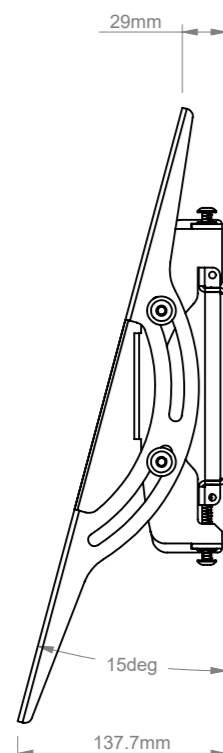

THE INFORMATION CONTAINED IN THIS DRAWING IS THE SOLE PROPERTY OF B-TECH INTERNATIONAL DESIGN AND MANUFACTURING LIMITED, ANY REPRODUCTION IN PART OR WHOLE WITHOUT THE WRITTEN PERMISSION OF B-TECH INTERNATIONAL DESIGN AND MANUFACTURING LIMITED IS PROHIBITED.

+15° tilt

-15° tilt

B-Tech International Design and Manufacturing Limited		B-Tech No: BT8431
Part of the B-Tech International Group of Companies		Version: 3.1
 UNLESS OTHERWISE SPECIFIED DIMENSIONS ARE IN MILLIMETERS	Size: A3	Title: Universal Flat Screen Wall Mount with Tilt (Medium)
	Scale: 1:5	Revision: 0.3
Sheet: 1 of 1	Date: 17/02/17	File Name: BTD-BT8431-R0.3