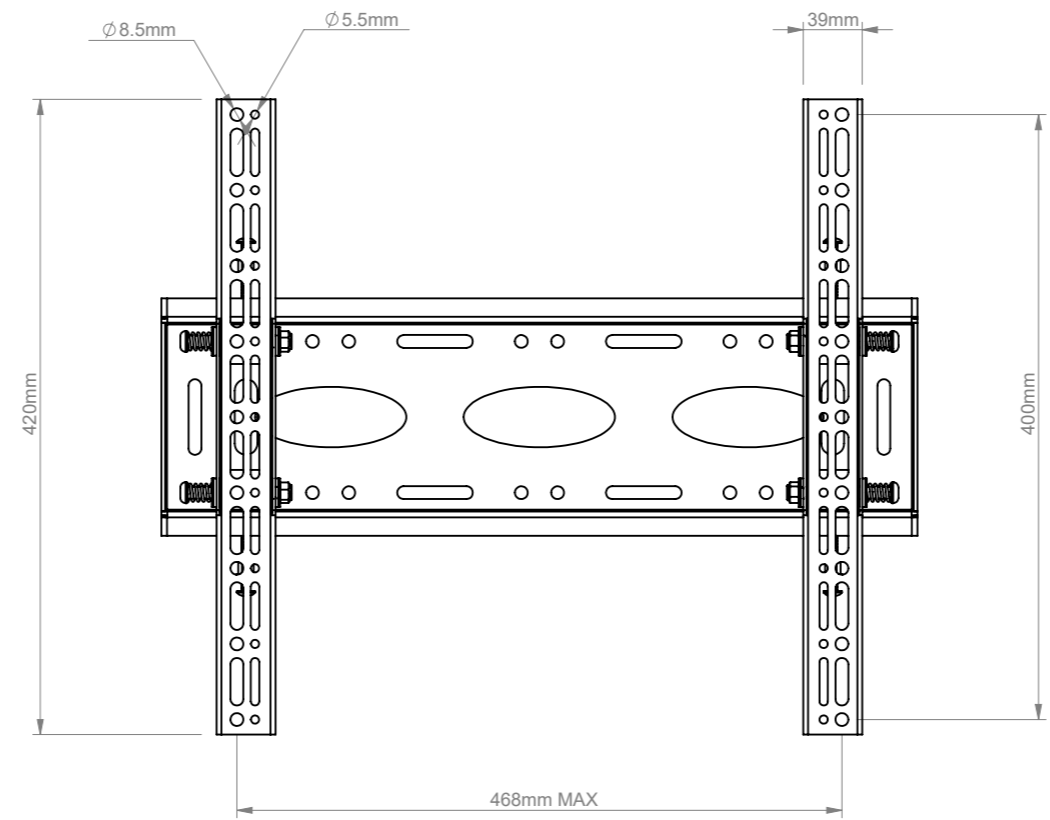

+15° tilt

-15° tilt

B-Tech International Design and Manufacturing Limited		B-Tech No: BT8431
Part of the B-Tech International Group of Companies		Version: 3.1
 UNLESS OTHERWISE SPECIFIED DIMENSIONS ARE IN MILLIMETERS	Size: A3	Title: Universal Flat Screen Wall Mount with Tilt (Medium)
	Scale: 1:5	Revision: 0.3
Sheet: 1 of 1	Date: 17/02/17	File Name: BTD-BT8431-R0.3