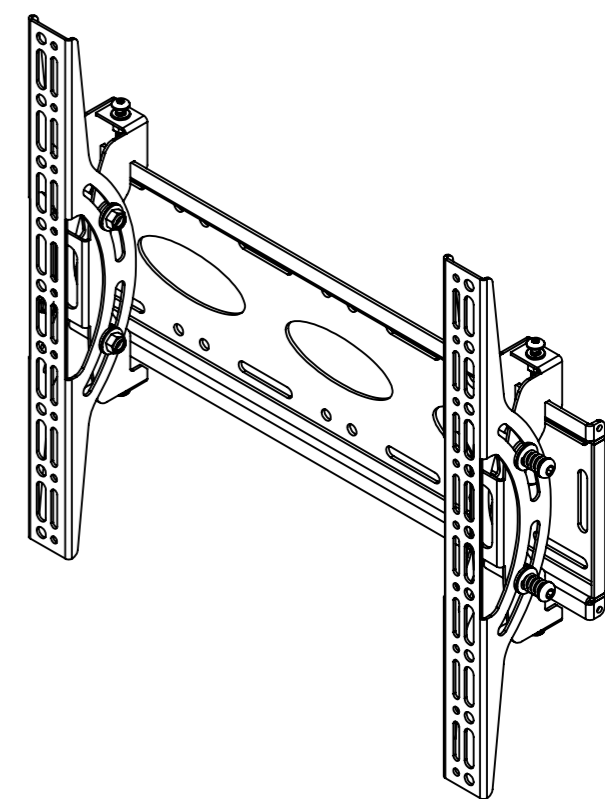

+15° tilt

-15° tilt

B-Tech International Design and Manufacturing Limited		B-Tech No: BT8431
Part of the B-Tech International Group of Companies		Version: 3.1
 UNLESS OTHERWISE SPECIFIED DIMENSIONS ARE IN MILLIMETERS	Size: A3	Title: Universal Flat Screen Wall Mount with Tilt (Medium)
	Scale: 1:5	Revision: 0.3
Sheet: 1 of 1	Date: 17/02/17	File Name: BTD-BT8431-R0.3