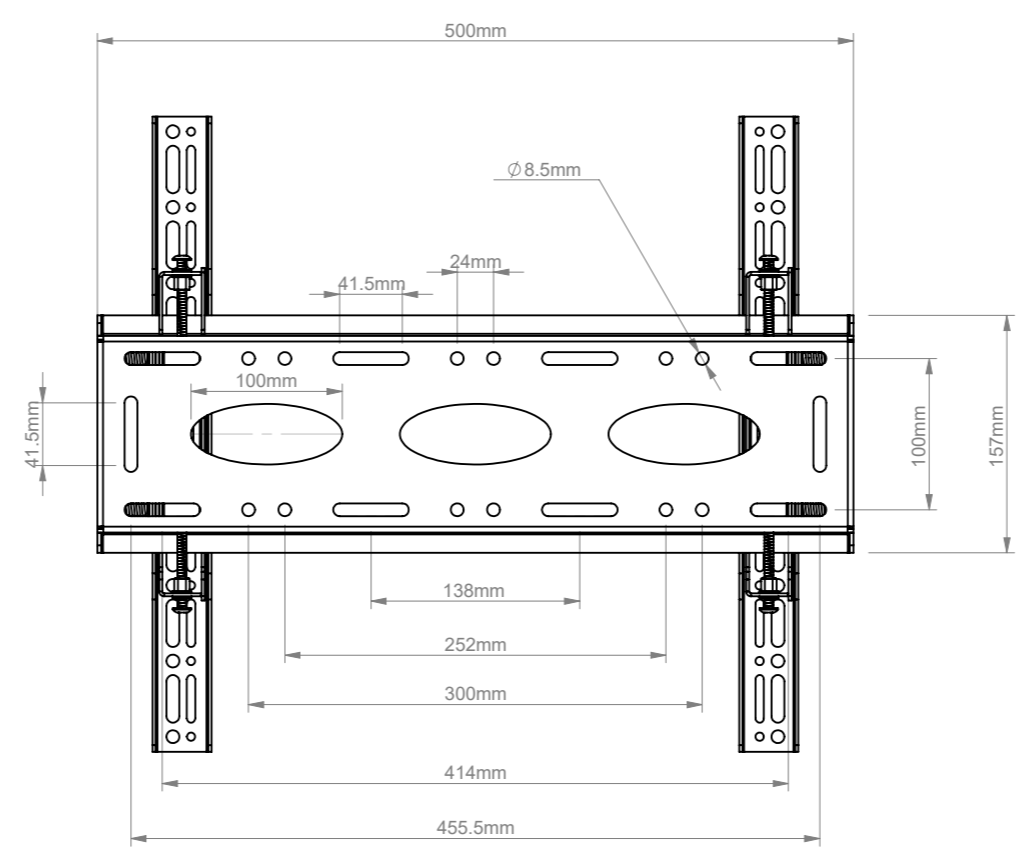

+15° tilt

-15° tilt

B-Tech International Design and Manufacturing Limited		B-Tech No: BT8431
Part of the B-Tech International Group of Companies		Version: 3.1
 UNLESS OTHERWISE SPECIFIED DIMENSIONS ARE IN MILLIMETERS	Size: A3	Title: Universal Flat Screen Wall Mount with Tilt (Medium)
	Scale: 1:5	Revision: 0.3
Sheet: 1 of 1	Date: 17/02/17	File Name: BTD-BT8431-R0.3