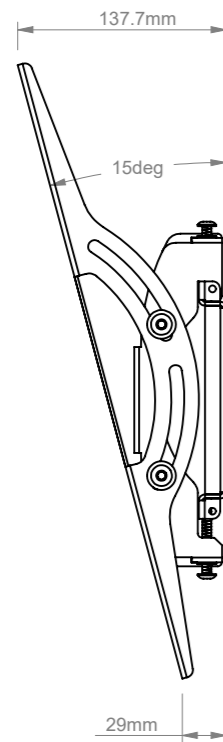

THE INFORMATION CONTAINED IN THIS DRAWING IS THE SOLE PROPERTY OF B-TECH INTERNATIONAL DESIGN AND MANUFACTURING LIMITED, ANY REPRODUCTION IN PART OR WHOLE WITHOUT THE WRITTEN PERMISSION OF B-TECH INTERNATIONAL DESIGN AND MANUFACTURING LIMITED IS PROHIBITED.

+15° tilt

-15° tilt

B-Tech International Design and Manufacturing Limited		B-Tech No: BT8431
Part of the B-Tech International Group of Companies		Version: 3.1
 UNLESS OTHERWISE SPECIFIED DIMENSIONS ARE IN MILLIMETERS	Size: A3	Title: Universal Flat Screen Wall Mount with Tilt (Medium)
	Scale: 1:5	Revision: 0.3
Sheet: 1 of 1	Date: 17/02/17	File Name: BTD-BT8431-R0.3