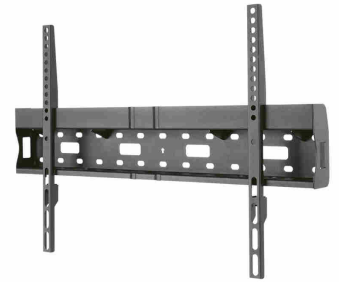

Neomounts

Neomounts TV/Monitor Wall Mount (fixed) for 37"-75" Screen with Mediabox storage - Black

Neomounts model LFD-W1640MP is a fixed wall mount for flat screens up to 75". The depth of this mount is 6,2 centimetres and also offers the option to store a Mediaplayer or Mini PC.

Neomounts LFD-W1640MP is suitable for screens up to 75". The weight capacity of this product is 35 kg and is suitable for screens that meet VESA hole pattern 200x200 to 600x400mm.

Create a clean design ambiance for your flat screen TV or LFD in public areas.

All installation material including is included with the product.