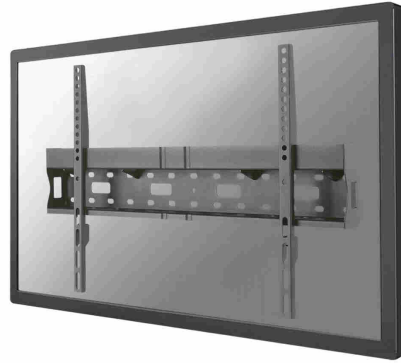

LFD-W1640MP

NEOMOUNTS TV WALL MOUNT

SPECIFICATIONS

GENERAL

Min. screen size*	37 inch
Max. screen size*	75 inch
Max. weight	35 kg (per screen)
Screens	1
VESA minimum	200x200 mm
VESA maximum	600x400 mm
Distance to wall	6,2 cm

FUNCTIONALITY

Type	Fixed
Adjustment type	None

INFORMATION

Color	Black
Main material	Steel
Warranty	5 year
EAN code	8717371446352

*Please note: The inch sizes stated are just an indication, combined with the weight and VESA sizes. The maximum weight and VESA size are absolute restrictions for the products and should not be exceeded.

Neomounts