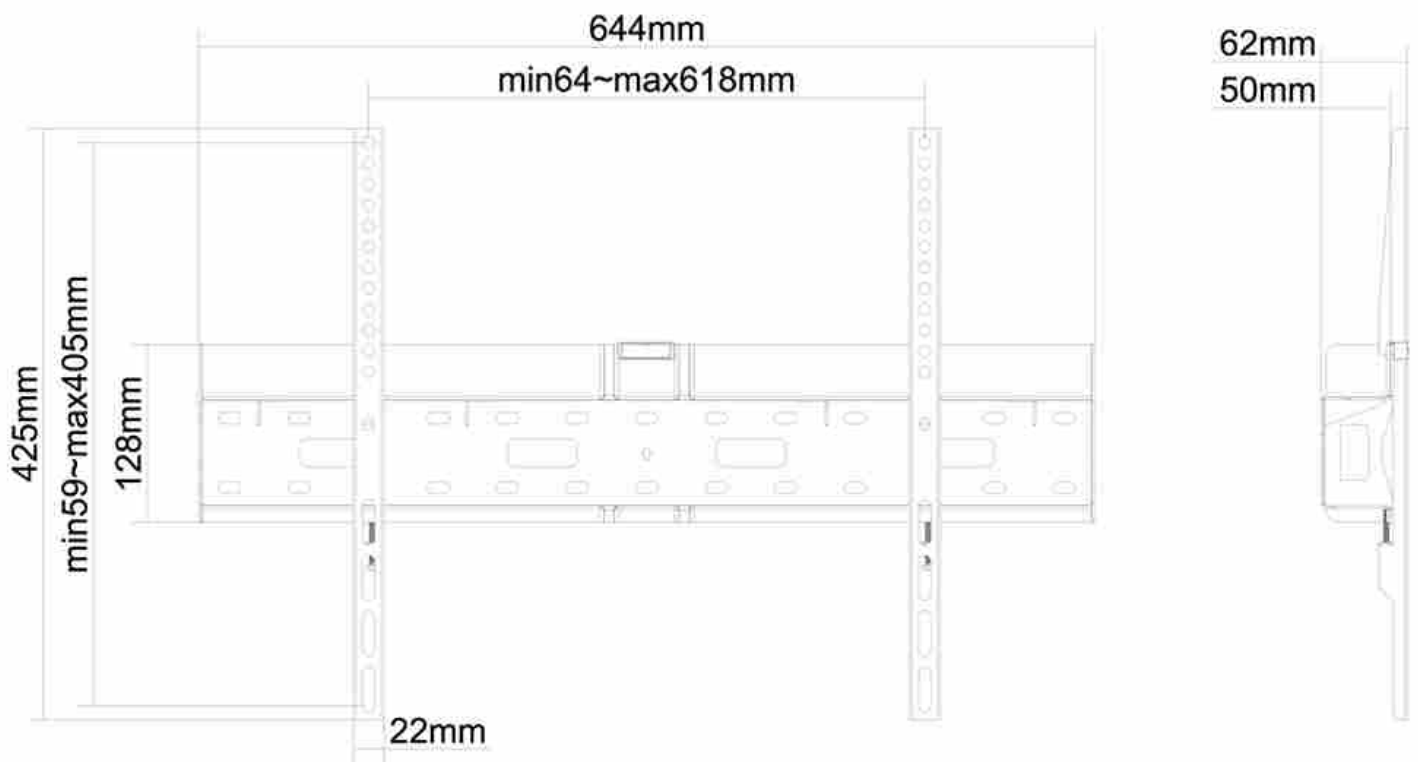

LFD-W1640MP

NEOMOUNTS TV WALL MOUNT

Neomounts