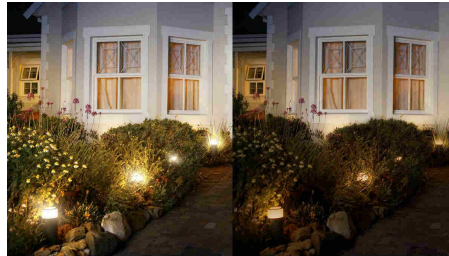

Installation-free dimming

Experience guaranteed smooth dimming with Philips Hue. Not too bright. Not too dark. Just right. To dim the lights, you don't need any wiring, an electrician or installation.