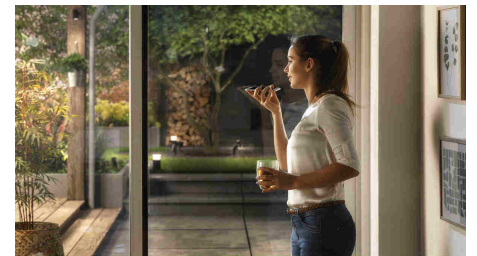

Control it your way

Connect your Philips Hue lights with the Bridge and start discovering the endless possibilities. Control your lights from your smartphone or tablet via the Philips Hue app, or add the indoor switches to your system to change your lights. Set timers, notifications, alarms and more for the full Philips Hue experience. Philips Hue even works with Amazon Alexa, Apple Homekit and the Google Assistant to allow you to control your lights with your voice.