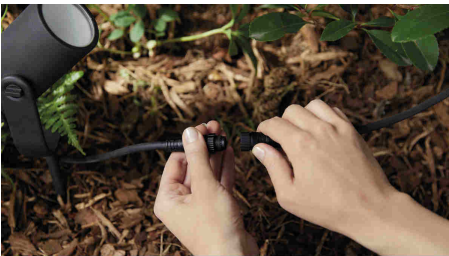

Easy to install and extend

Brighten up dark paths, create highlights in your landscaping or create a unique ambience on the patio. You can do it yourself, using Hue spots or bollards. The products are based on low voltage, safe to use and easy to install. No more complexity to get lighting outdoors: start to create and extend to suit your needs.