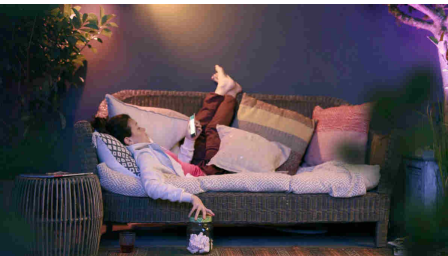

Warm to cool white light

Extend your evenings with Philips Hue outdoor lighting. Set the right ambience on your patio, balcony or porch and relax. From the warm white light of a summer sun, to the ice cool daylight of winter: you can enjoy any shade of white light to fit your mood throughout the year.