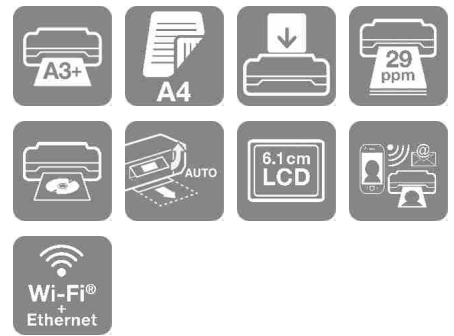

Expression Photo HD XP-15000

DATASHEET / BROCHURE

Produce high-quality, glossy photos from Epson's smallest A3+ photo printer with Claria Photo HD Inks.

Create professional-looking photos up to A3+ at home with this compact and stylish photo printer. Enjoy natural and vibrant prints with greater detail thanks to the six colour Claria Photo HD Inks with red and grey. The XP-15000 also offers a suite of mobile printing apps and a large LCD screen.