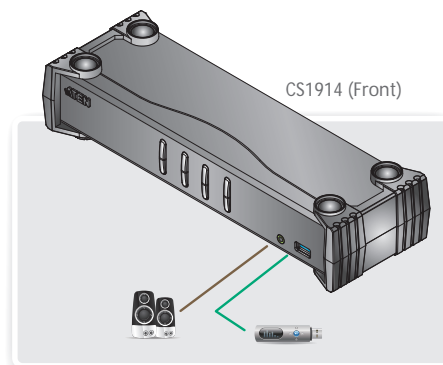

## Specifications

Function	CS1912	CS1914
<b>Computer Connections</b>	2	4
<b>Port Selection</b>	Hotkey, Pushbutton, Mouse	
<b>Connectors</b>		
Console Ports	2 x USB Type A Female (Black) 1 x DisplayPort Female (Black) 2 x Mini Stereo Jack Female (Green; 1 x front, 1 x rear)	2 x USB Type A Female (Black) 1 x DisplayPort Female (Black) 2 x Mini Stereo Jack Female (Green; 1 x front, 1 x rear)
KVM (Computer) Ports	2 x USB 3.1 Gen 1 Type B Female (Blue) 2 x DisplayPort Female (Black) 2 x Mini Stereo Jack Female (Green)	4 x USB 3.1 Gen 1 Type B Female (Blue) 4 x DisplayPort Female (Black) 4 x Mini Stereo Jack Female (Green)
Power	1 x DC Jack	
USB Hub	2 x USB 3.1 Gen 1 Type A Female (Blue; 1 x front panel; 1 x rear panel)	
<b>Switches</b>		
Selected	2 x Pushbutton	4 x Pushbutton
<b>LEDs</b>		
On Line / Selected	2 (Orange)	4 (Orange)
USB Link	2 (Green)	4 (Green)
<b>Emulation</b>		
Keyboard / Mouse	USB	
<b>Video</b>	3840 x 2160 @ 30Hz	
<b>Scan Interval</b>	1 - 99 Seconds (Default: 5 sec.)	
<b>Power Consumption</b>	DC 5.0V	DC 5.0V
<b>Environmental</b>		
Operating Temperature	0° to 50° C	
Storage Temperature	-20° to 60° C	
Humidity	0 - 80% RH, Non - condensing	
<b>Physical Properties</b>		
Housing	Metal, Plastic	
Weight	0.73 kg	0.91 kg
Dimensions (L x W x H)	21.00 x 8.80 x 5.55 cm	27.00 x 8.88 x 5.55 cm