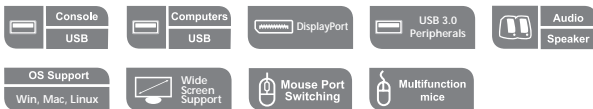

CS1912 / CS1914

- The ATEN CS1912 / CS1914 2/4-Port USB 3.0 DisplayPort KVMP™ Switch provides the latest innovations in desktop KVM switching technology to meet the increasing demand of higher video quality and file transfer rates on modern computers. The CS1912 / CS1914 provides superior resolutions up to 3840 x 2160 @ 30 Hz, a SuperSpeed USB 3.1 Gen 1 hub with 5 Gbps transfer rates and enhanced user-friendly operations.

As a KVM switch, the CS1912 / CS1914 gives users access to two or four DisplayPort computers from a single USB keyboard, USB mouse and monitor. To work with ease, the CS1912 / CS1914 provides three convenient switching methods – front panel pushbuttons, mouse and hotkeys for flexible and quick access to both computers.

ATEN's unique independent switching feature allows the KVM control to focus on one computer while the USB peripheral focus is on another computer. This eliminates the need to purchase a separate USB hub or stand-alone peripheral sharer – such as a printer server, modem or splitter.

With its rich feature set, the CS1912 / CS1914 is designed to surpass all requirements for video post production, CAD design and applications that have a high demand for precise video clarity and large data transfer rates. The CS1912 / CS1914 allows you to share the audio from each computer and in HD quality when transmitted by the DisplayPort, to offer you an exciting sound experience.