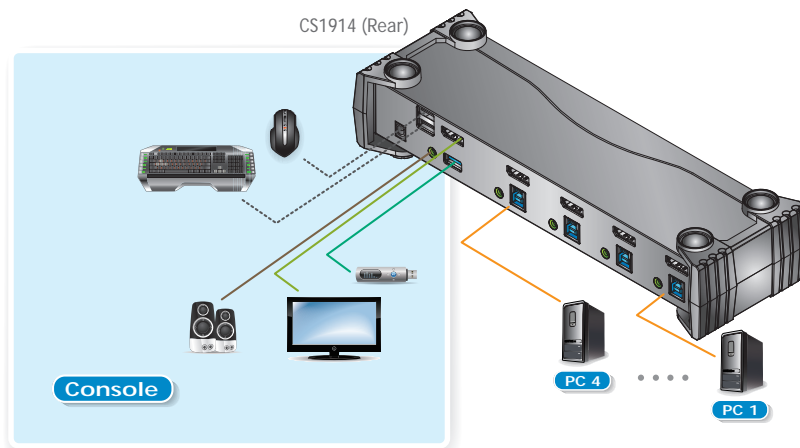

Note:

* Mouse port switching is only supported under mouse emulation mode with a USB 3-button mouse wheel.

** HD audio through DisplayPort cannot be switched independently.

*** Dual-Mode DisplayPort technology (DP++) does not require an active adapter for most single display setups. Active DisplayPort adapters are recommended if you are unsure of the video source's DP++ compatibility.

**** PC keyboard combinations emulate Mac keyboards. Mac keyboards only work with their own operating system.