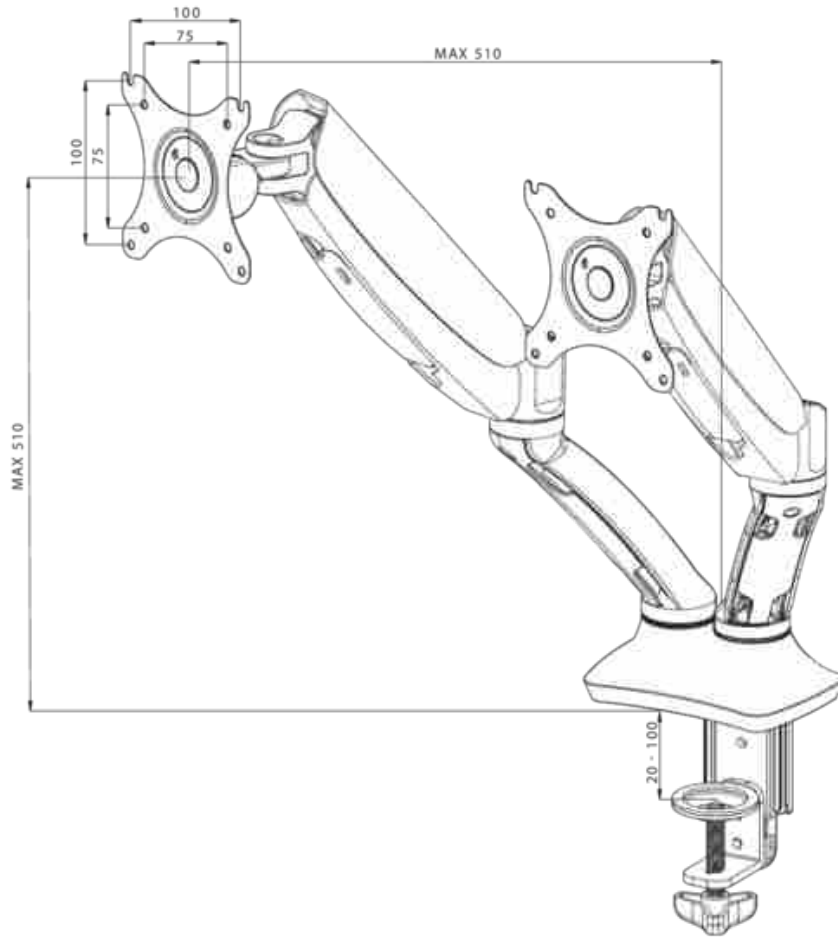

Sleek and stylish dual gas spring arm

The iiyama DS3002C-B1 is a desk mount (grommet or clamp) for two flat screens up to 27". Using the arm you save space on your desk and thanks to the cable management system it is easier to keep your workplace tidy. But what is more important, offering broad adjustment capabilities including tilt, swivel, height and rotation, the dual gas spring arm makes sure you can easily adjust the position of the screens to your preferences assuring ergonomic body posture.

1.

TYPE	gas spring desk mount for desktop monitor
NUMBER OF SCREENS	2
SCREEN SIZE	10" - 27"
HEIGHT ADJUSTMENT	0 - 399 mm
SCREEN ROTATION	PIVOT 90°
TILT	-85° - 15°
SWIVEL	360°
MAX WEIGHT	5 kg
MIN WEIGHT	1.5 kg
VESA MINIMUM	75 x 75 mm
VESA MAXIMUM	100 x 100 mm
COLOUR	'black'