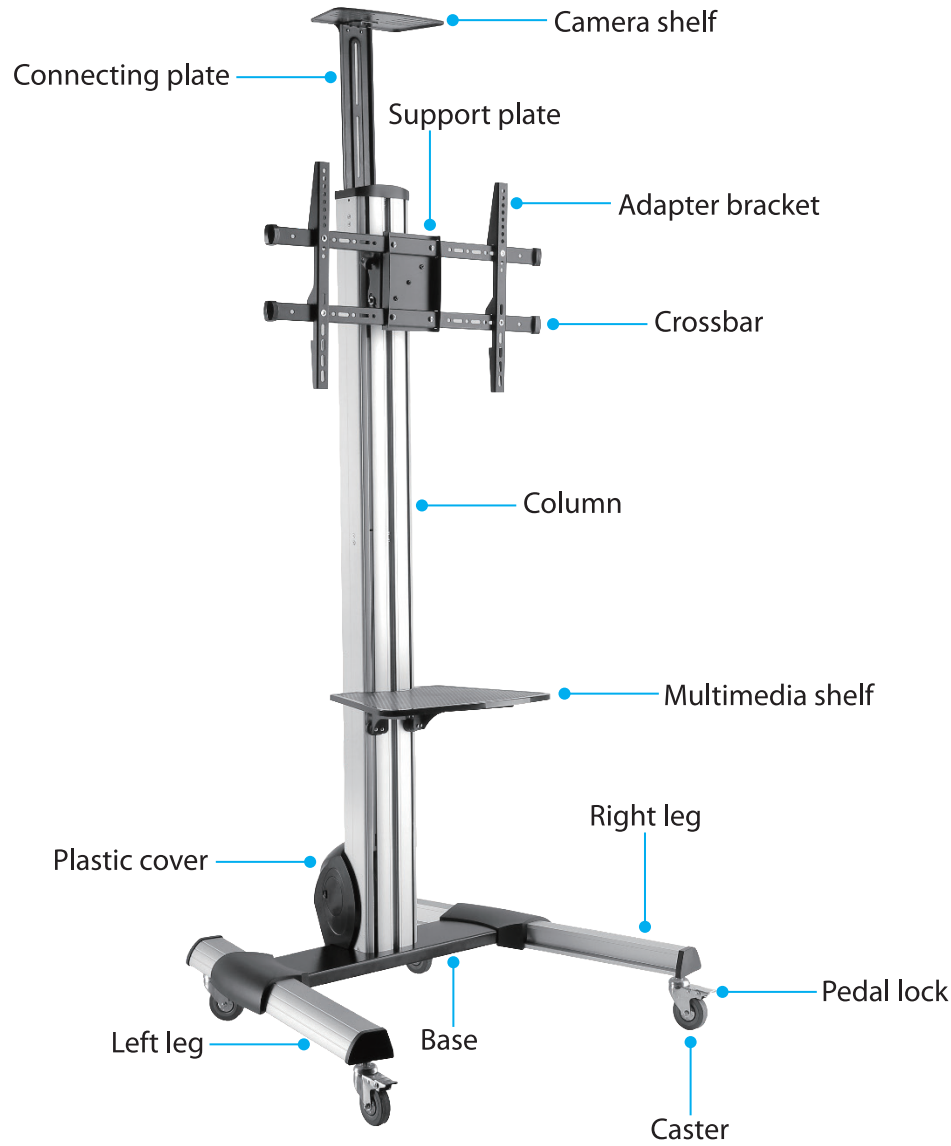

Mobile Media Center for Flat-Screen TV - One-Touch Height Adjustment

STNDMTV70

Support plate rotation: 0° to +90°
TV tilt: +5° to -12°