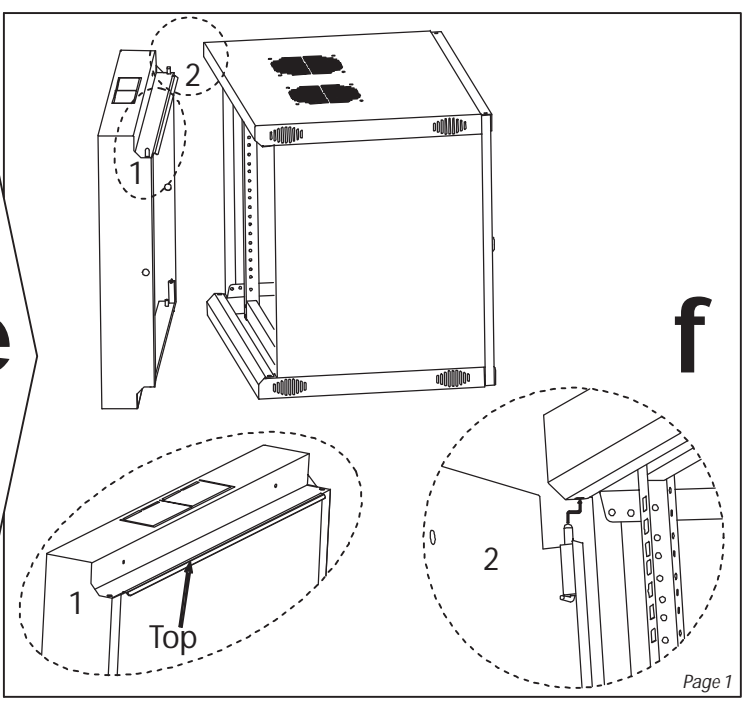

Package Contents	Item list of Accessories Package	Required for Installation								
 <p>Max. 30kg</p>	<table border="1"> <tr> <td data-bbox="504 183 627 367">  E 1x Usage Instruction </td> <td data-bbox="627 183 772 367">  F 10x M6x12mm screw & nuts (20pcs for over 12U) </td> <td data-bbox="772 183 896 367">  G 18x M5x10mm screw </td> <td data-bbox="896 183 1019 367">  H 1x Guide piece 1x M4x10mm screw </td> <td data-bbox="1019 183 1120 367">  J 4x M5 nut </td> <td data-bbox="1120 183 1243 367">  K 2x M5x14mm screw </td> <td data-bbox="1243 183 1344 367">  L 2x Key </td> <td data-bbox="1344 183 1429 367">  M 1x Label </td> </tr> </table>	 E 1x Usage Instruction	 F 10x M6x12mm screw & nuts (20pcs for over 12U)	 G 18x M5x10mm screw	 H 1x Guide piece 1x M4x10mm screw	 J 4x M5 nut	 K 2x M5x14mm screw	 L 2x Key	 M 1x Label	<p>Drill</p> <p>Ø 12 Drill Bits</p> <p>Screwdriver</p>  <p>M8 bolt</p>
 E 1x Usage Instruction	 F 10x M6x12mm screw & nuts (20pcs for over 12U)	 G 18x M5x10mm screw	 H 1x Guide piece 1x M4x10mm screw	 J 4x M5 nut	 K 2x M5x14mm screw	 L 2x Key	 M 1x Label			