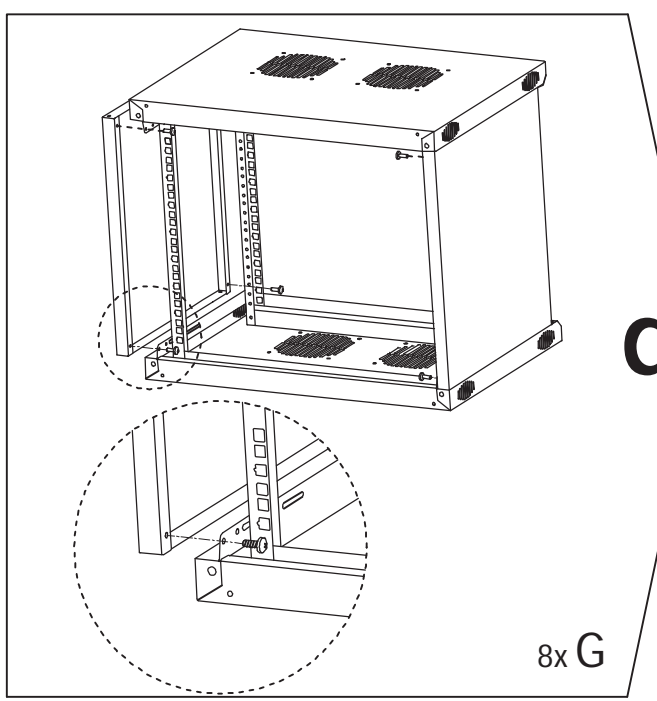

Package Contents	Item list of Accessories Package	Required for Installation								
 <p>Max. 30kg</p>	<table border="1"> <tr> <td data-bbox="504 183 627 367">  E 1x Usage Instruction </td> <td data-bbox="627 183 772 367">  F 10x M6x12mm screw & nuts (20pcs for over 12U) </td> <td data-bbox="772 183 896 367">  G 18x M5x10mm screw </td> <td data-bbox="896 183 1019 367">  H 1x Guide piece 1x M4x10mm screw </td> <td data-bbox="1019 183 1120 367">  J 4x M5 nut </td> <td data-bbox="1120 183 1243 367">  K 2x M5x14mm screw </td> <td data-bbox="1243 183 1344 367">  L 2x Key </td> <td data-bbox="1344 183 1429 367">  M 1x Label </td> </tr> </table>	 E 1x Usage Instruction	 F 10x M6x12mm screw & nuts (20pcs for over 12U)	 G 18x M5x10mm screw	 H 1x Guide piece 1x M4x10mm screw	 J 4x M5 nut	 K 2x M5x14mm screw	 L 2x Key	 M 1x Label	<p>Drill</p> <p>Ø 12 Drill Bits</p> <p>Screwdriver</p>  <p>M8 bolt</p>
 E 1x Usage Instruction	 F 10x M6x12mm screw & nuts (20pcs for over 12U)	 G 18x M5x10mm screw	 H 1x Guide piece 1x M4x10mm screw	 J 4x M5 nut	 K 2x M5x14mm screw	 L 2x Key	 M 1x Label			