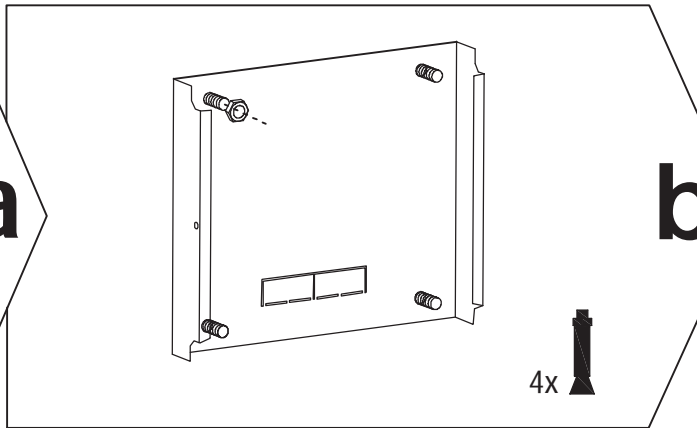

Package Contents	Item list of Accessories Package	Required for Installation								
 <p>Max. 30kg</p>	<table border="1"> <tr> <td data-bbox="504 183 627 367">  E 1x Usage Instruction </td> <td data-bbox="627 183 772 367">  F 10x M6x12mm screw & nuts (20pcs for over 12U) </td> <td data-bbox="772 183 896 367">  G 18x M5x10mm screw </td> <td data-bbox="896 183 1019 367">  H 1x Guide piece 1x M4x10mm screw </td> <td data-bbox="1019 183 1120 367">  J 4x M5 nut </td> <td data-bbox="1120 183 1243 367">  K 2x M5x14mm screw </td> <td data-bbox="1243 183 1344 367">  L 2x Key </td> <td data-bbox="1344 183 1429 367">  M 1x Label </td> </tr> </table>	 E 1x Usage Instruction	 F 10x M6x12mm screw & nuts (20pcs for over 12U)	 G 18x M5x10mm screw	 H 1x Guide piece 1x M4x10mm screw	 J 4x M5 nut	 K 2x M5x14mm screw	 L 2x Key	 M 1x Label	<p>Drill</p> <p>Ø 12 Drill Bits</p> <p>Screwdriver</p>  <p>M8 bolt</p>
 E 1x Usage Instruction	 F 10x M6x12mm screw & nuts (20pcs for over 12U)	 G 18x M5x10mm screw	 H 1x Guide piece 1x M4x10mm screw	 J 4x M5 nut	 K 2x M5x14mm screw	 L 2x Key	 M 1x Label			