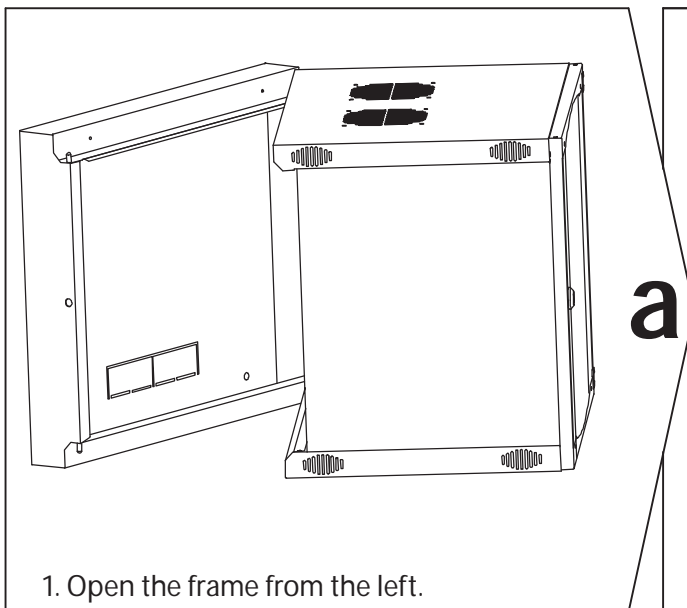

How to Convert Opening Direction

For more information, visit: intellinetnetwork.com