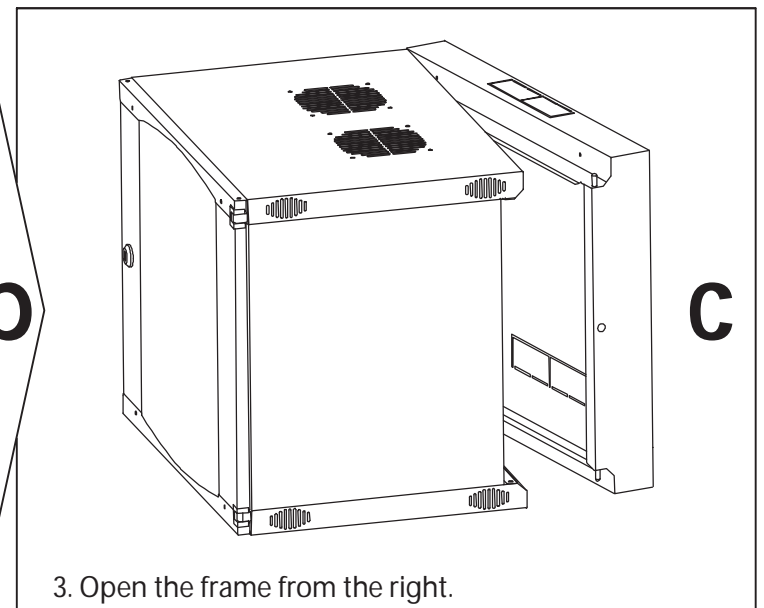

How to Convert Opening Direction

For more information, visit: intellinetnetwork.com