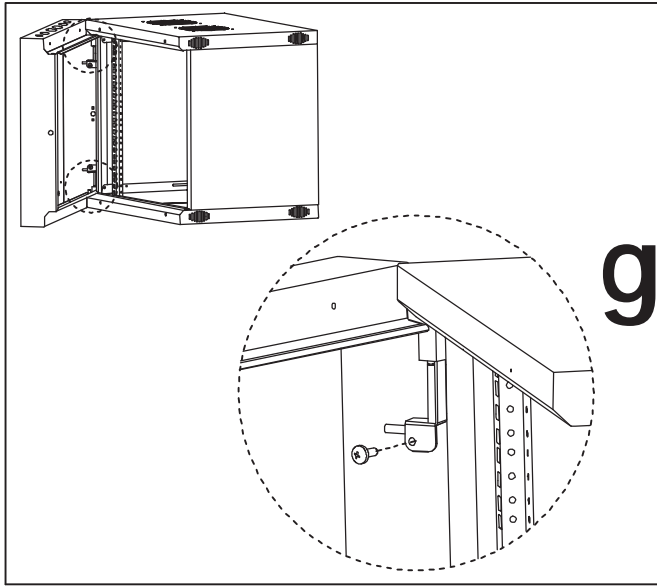

Package Contents	Item list of Accessories Package	Required for Installation								
 <p>Max. 30kg</p>	<table border="1"> <tr> <td data-bbox="504 183 627 367">  E 1x Usage Instruction </td> <td data-bbox="627 183 772 367">  F 10x M6x12mm screw & nuts (20pcs for over 12U) </td> <td data-bbox="772 183 896 367">  G 18x M5x10mm screw </td> <td data-bbox="896 183 1019 367">  H 1x Guide piece 1x M4x10mm screw </td> <td data-bbox="1019 183 1120 367">  J 4x M5 nut </td> <td data-bbox="1120 183 1243 367">  K 2x M5x14mm screw </td> <td data-bbox="1243 183 1344 367">  L 2x Key </td> <td data-bbox="1344 183 1429 367">  M 1x Label </td> </tr> </table>	 E 1x Usage Instruction	 F 10x M6x12mm screw & nuts (20pcs for over 12U)	 G 18x M5x10mm screw	 H 1x Guide piece 1x M4x10mm screw	 J 4x M5 nut	 K 2x M5x14mm screw	 L 2x Key	 M 1x Label	<p>Drill</p> <p>Ø 12 Drill Bits</p> <p>Screwdriver</p>  <p>M8 bolt</p>
 E 1x Usage Instruction	 F 10x M6x12mm screw & nuts (20pcs for over 12U)	 G 18x M5x10mm screw	 H 1x Guide piece 1x M4x10mm screw	 J 4x M5 nut	 K 2x M5x14mm screw	 L 2x Key	 M 1x Label			