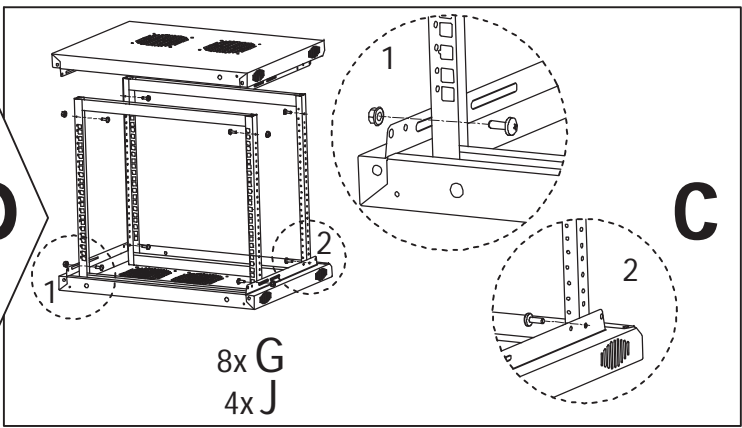

Package Contents	Item list of Accessories Package	Required for Installation								
 <p>Max. 30kg</p>	<table border="1"> <tr> <td data-bbox="504 183 627 367">  E 1x Usage Instruction </td> <td data-bbox="627 183 772 367">  F 10x M6x12mm screw & nuts (20pcs for over 12U) </td> <td data-bbox="772 183 896 367">  G 18x M5x10mm screw </td> <td data-bbox="896 183 1019 367">  H 1x Guide piece 1x M4x10mm screw </td> <td data-bbox="1019 183 1120 367">  J 4x M5 nut </td> <td data-bbox="1120 183 1243 367">  K 2x M5x14mm screw </td> <td data-bbox="1243 183 1344 367">  L 2x Key </td> <td data-bbox="1344 183 1429 367">  M 1x Label </td> </tr> </table>	 E 1x Usage Instruction	 F 10x M6x12mm screw & nuts (20pcs for over 12U)	 G 18x M5x10mm screw	 H 1x Guide piece 1x M4x10mm screw	 J 4x M5 nut	 K 2x M5x14mm screw	 L 2x Key	 M 1x Label	<p>Drill</p> <p>Ø 12 Drill Bits</p> <p>Screwdriver</p>  <p>M8 bolt</p>
 E 1x Usage Instruction	 F 10x M6x12mm screw & nuts (20pcs for over 12U)	 G 18x M5x10mm screw	 H 1x Guide piece 1x M4x10mm screw	 J 4x M5 nut	 K 2x M5x14mm screw	 L 2x Key	 M 1x Label			