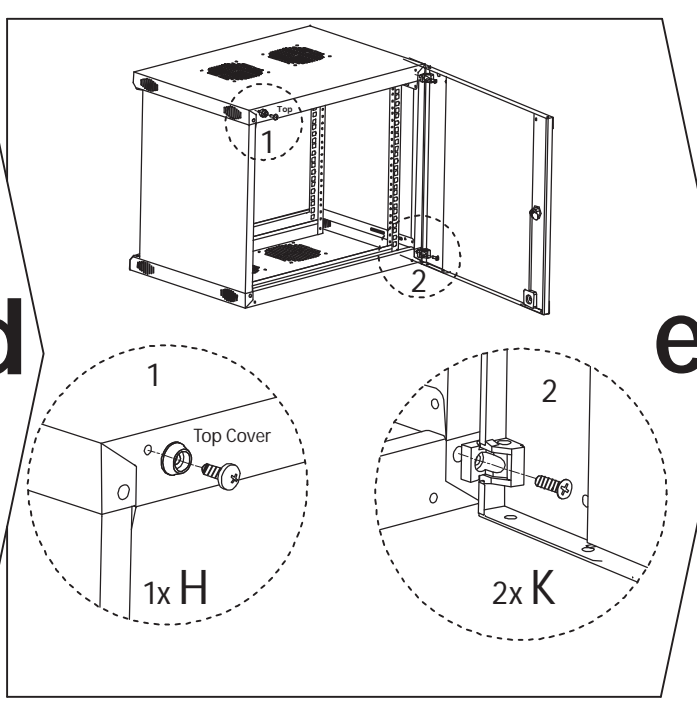

Package Contents	Item list of Accessories Package	Required for Installation								
 <p>Max. 30kg</p>	<table border="1"> <tr> <td data-bbox="504 183 627 367">  E 1x Usage Instruction </td> <td data-bbox="627 183 772 367">  F 10x M6x12mm screw & nuts (20pcs for over 12U) </td> <td data-bbox="772 183 896 367">  G 18x M5x10mm screw </td> <td data-bbox="896 183 1019 367">  H 1x Guide piece 1x M4x10mm screw </td> <td data-bbox="1019 183 1120 367">  J 4x M5 nut </td> <td data-bbox="1120 183 1243 367">  K 2x M5x14mm screw </td> <td data-bbox="1243 183 1344 367">  L 2x Key </td> <td data-bbox="1344 183 1429 367">  M 1x Label </td> </tr> </table>	 E 1x Usage Instruction	 F 10x M6x12mm screw & nuts (20pcs for over 12U)	 G 18x M5x10mm screw	 H 1x Guide piece 1x M4x10mm screw	 J 4x M5 nut	 K 2x M5x14mm screw	 L 2x Key	 M 1x Label	<p>Drill</p> <p>Ø 12 Drill Bits</p> <p>Screwdriver</p>  <p>M8 bolt</p>
 E 1x Usage Instruction	 F 10x M6x12mm screw & nuts (20pcs for over 12U)	 G 18x M5x10mm screw	 H 1x Guide piece 1x M4x10mm screw	 J 4x M5 nut	 K 2x M5x14mm screw	 L 2x Key	 M 1x Label			